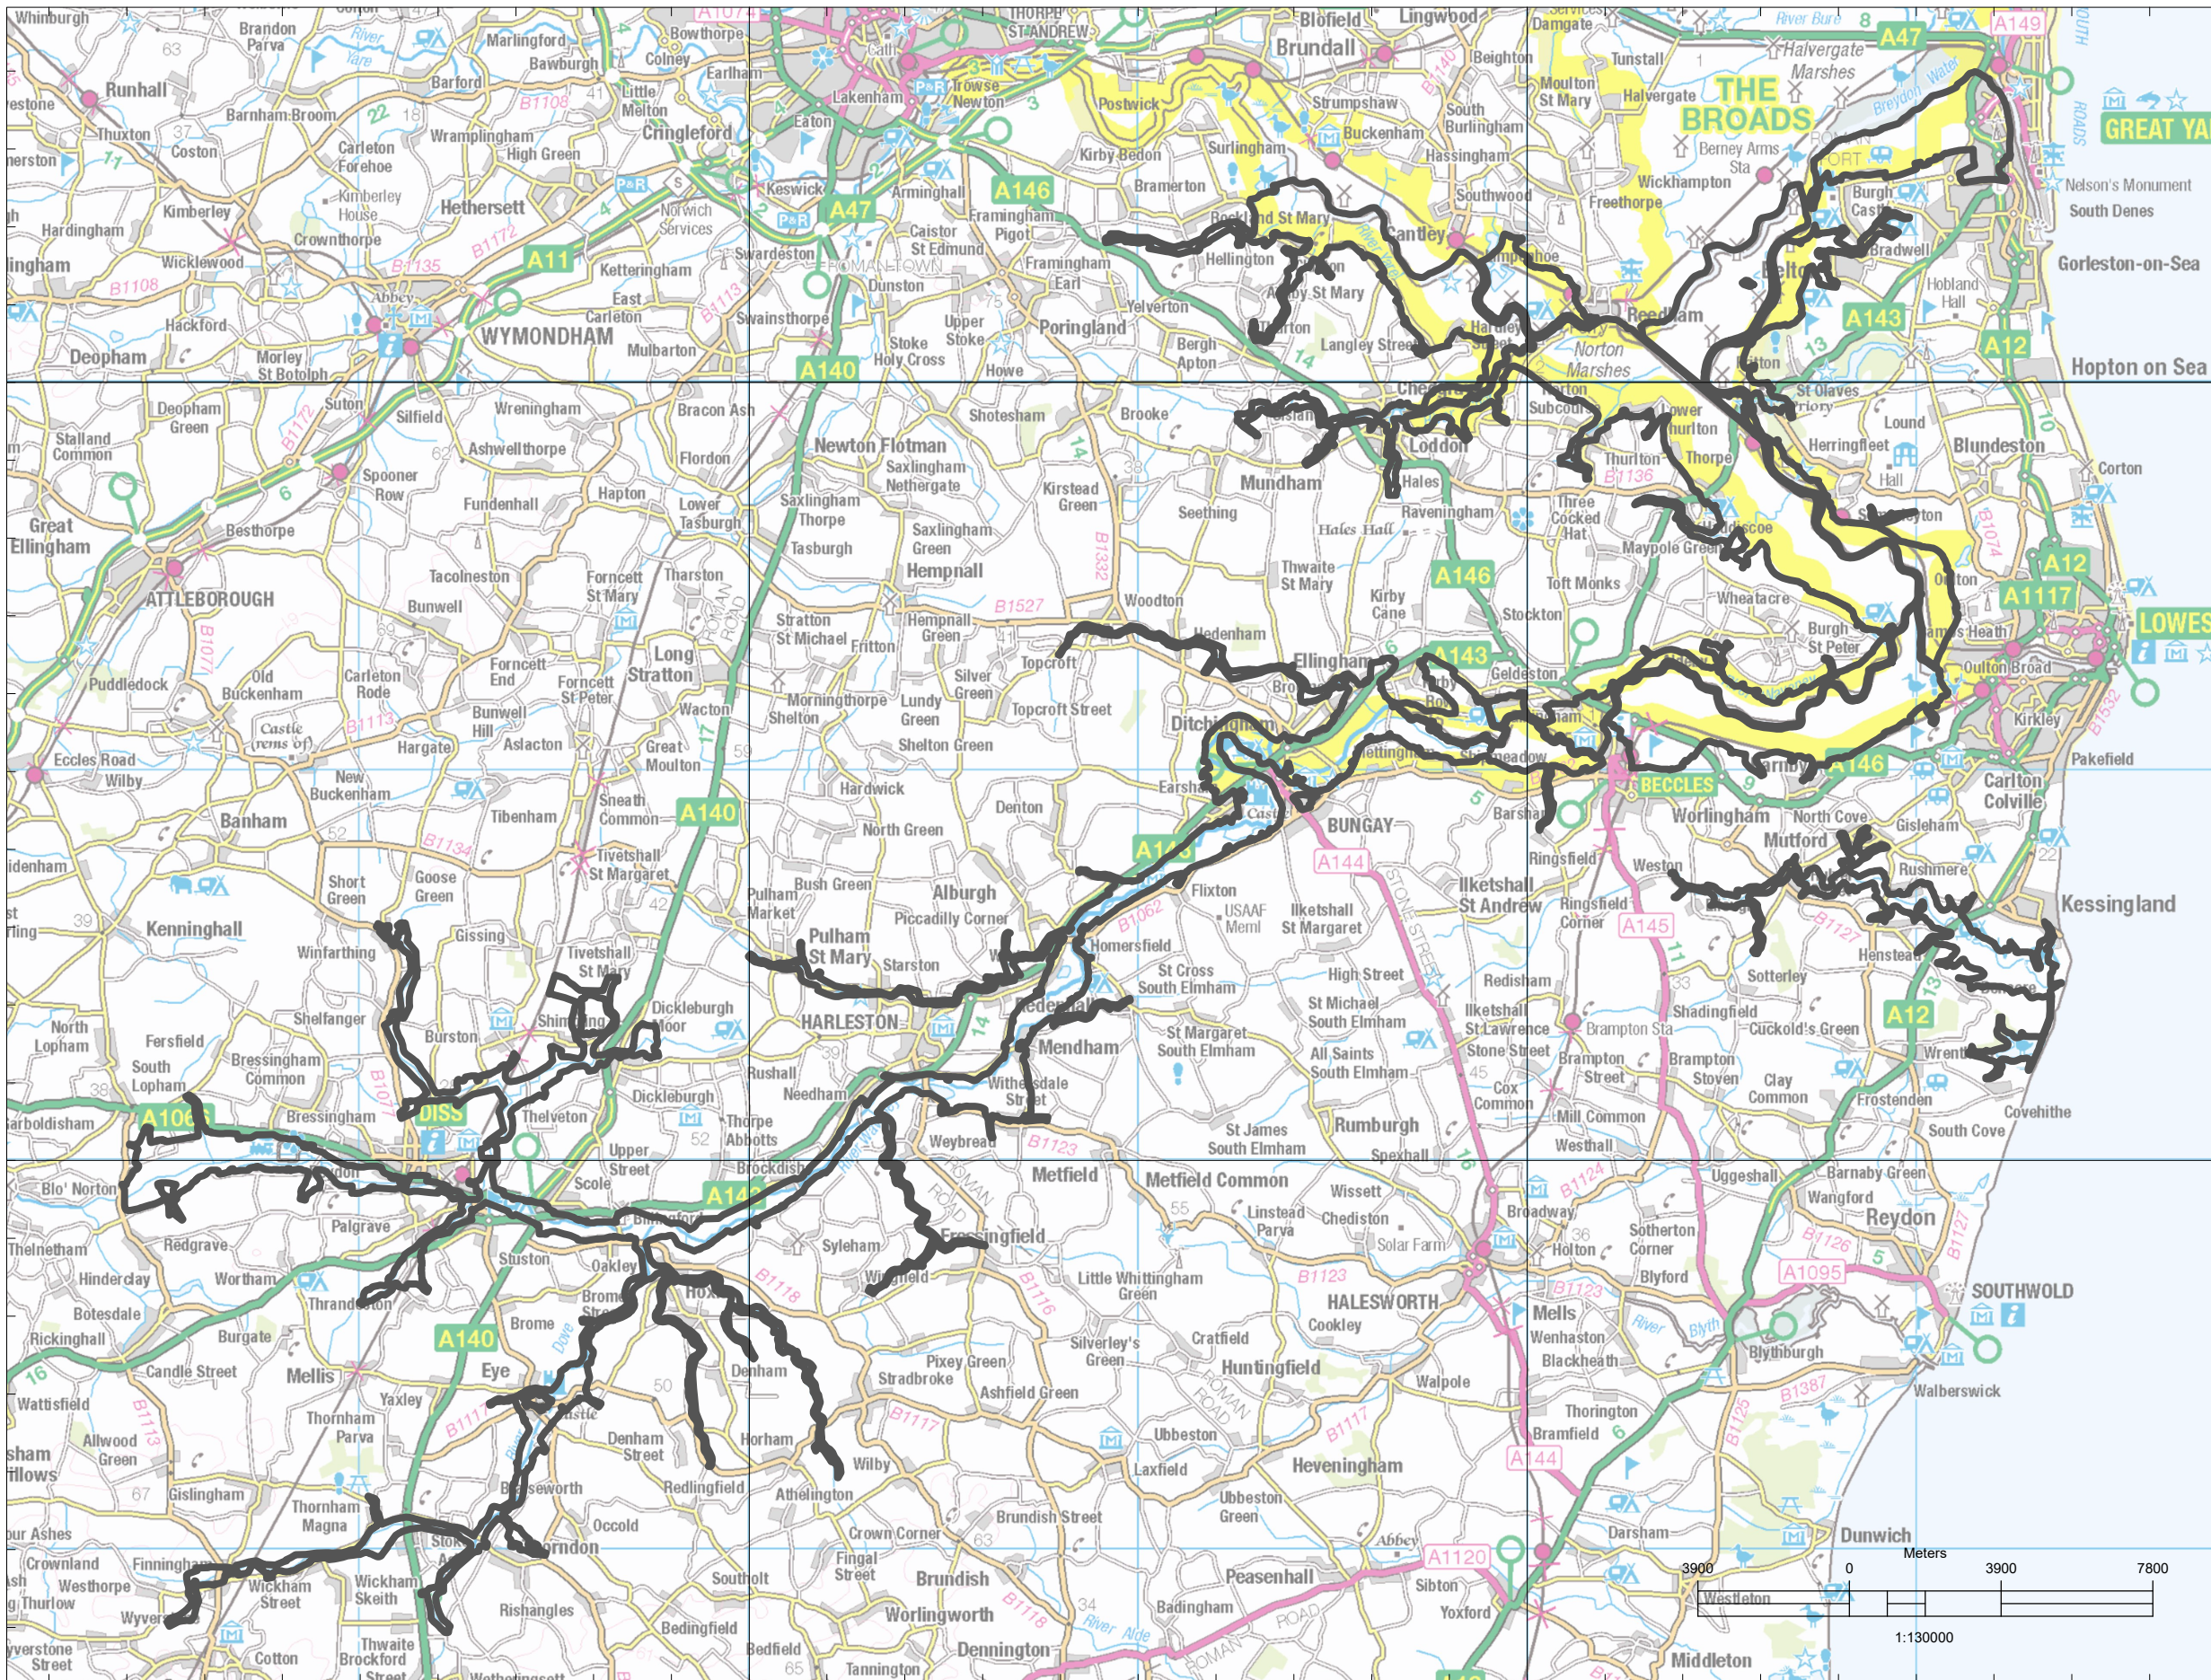

620000

640000

300000

300000

280000

280000

620000

640000

ELECTORAL BOUNDARY

LEGEND

- - Board's Boundary
- Electoral Boundary

KEY MAP

SCALE	SHEET NUMBER
BEST FIT	Electoral
PLOT DATE	
14/12/2021	
FILE NAME	
Electoral_Bnd_WLYLIDB.dwg	