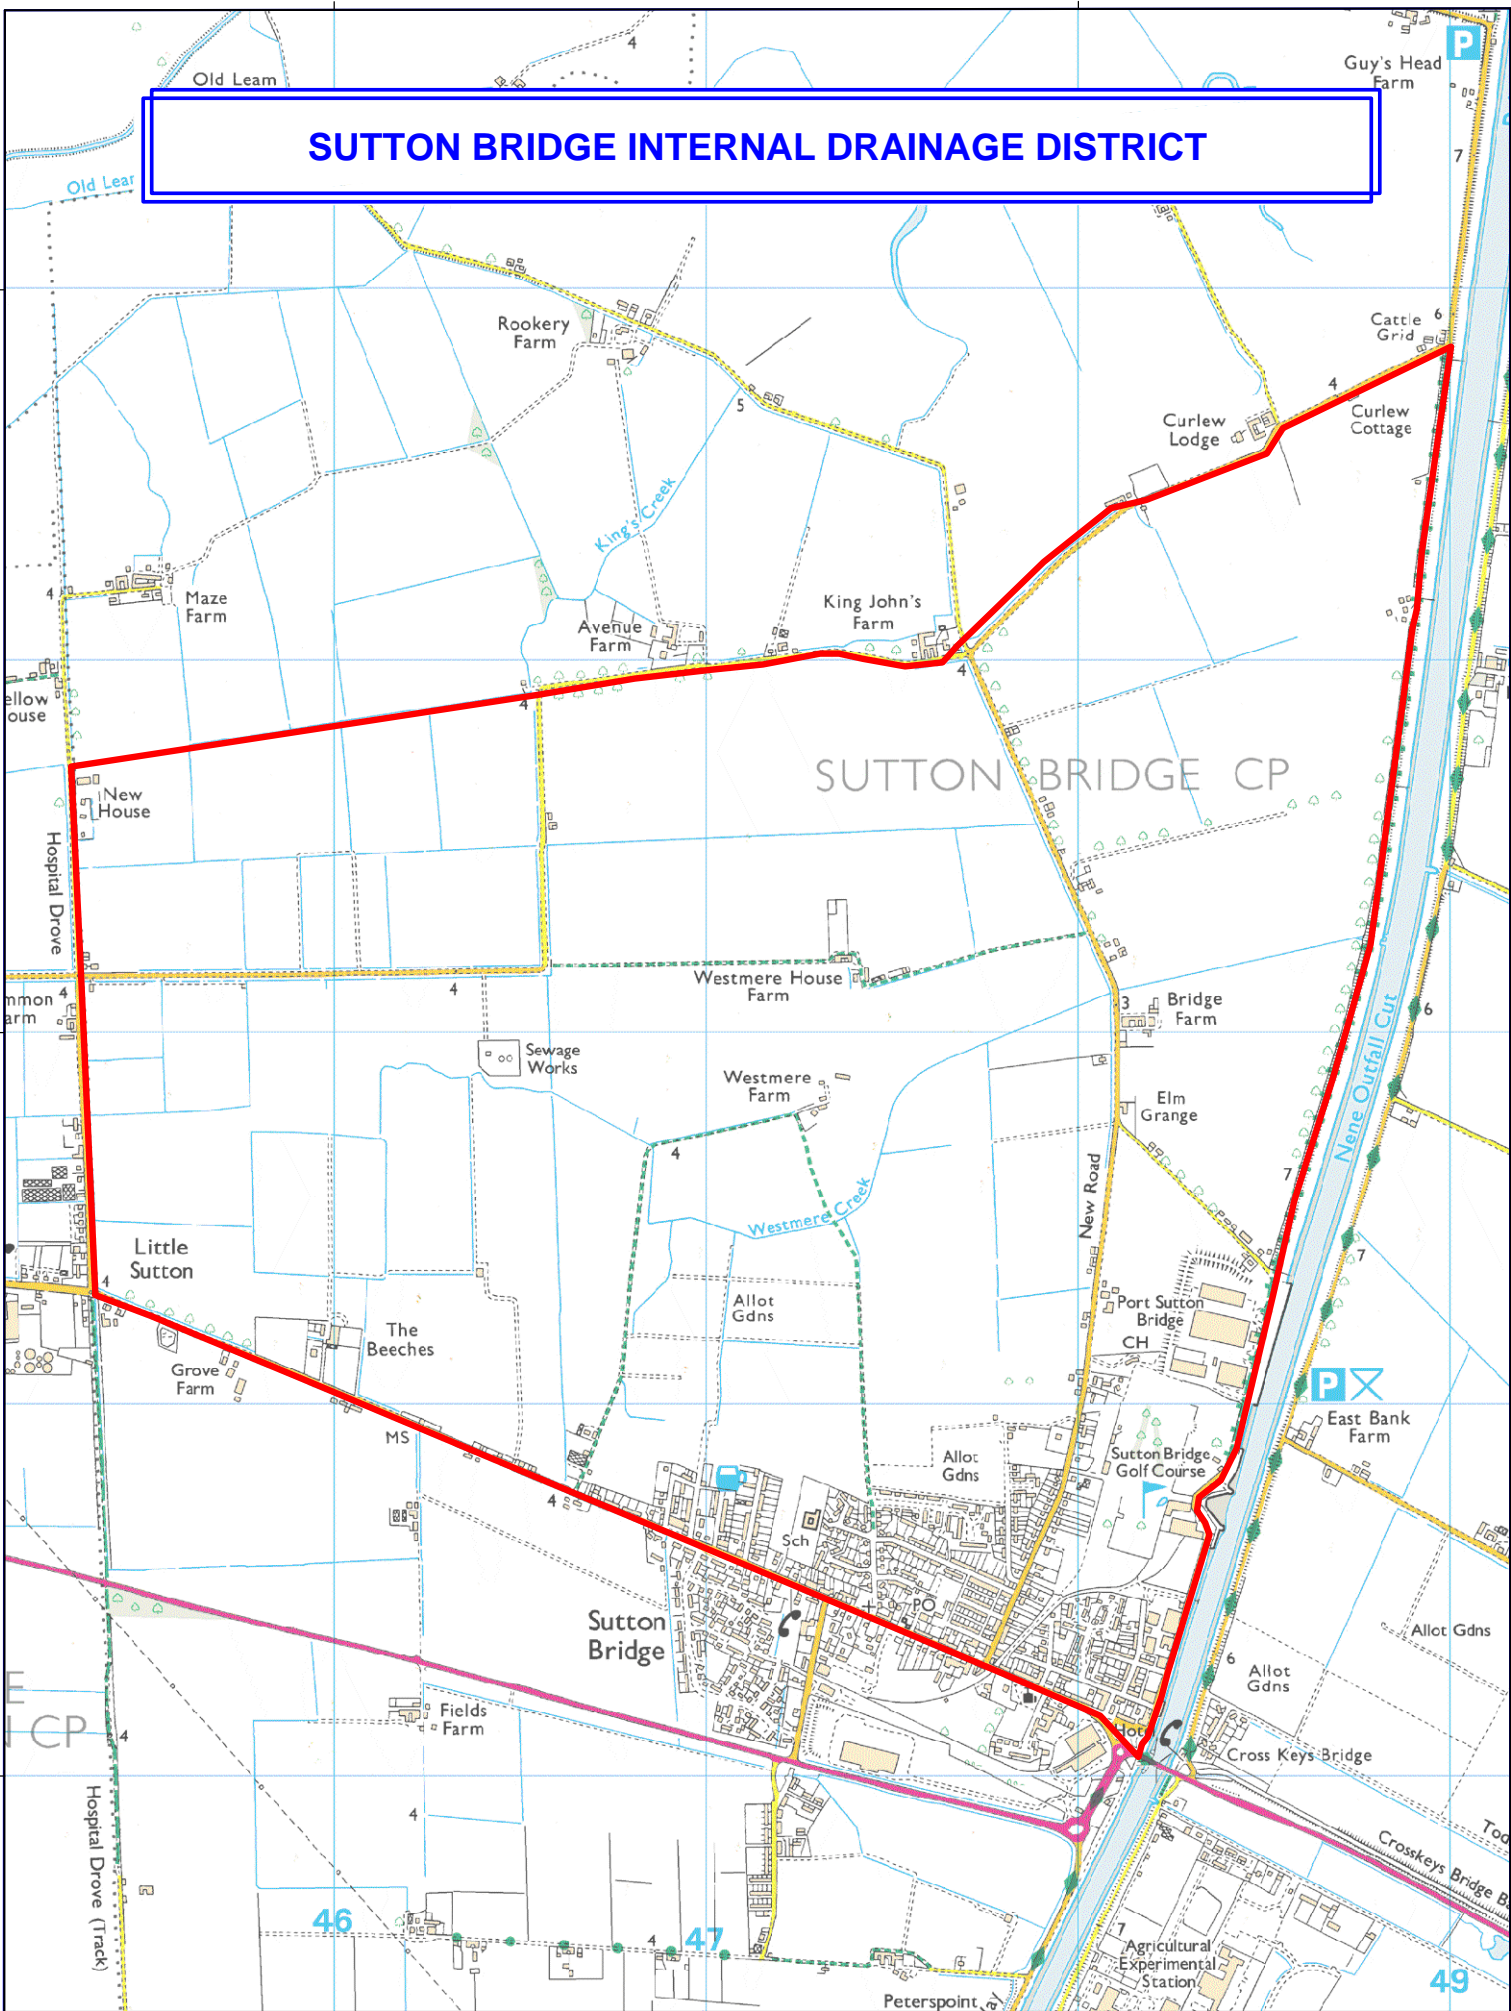

SUTTON BRIDGE INTERNAL DRAINAGE DISTRICT

Sutton Bridge Internal Drainage Board

This map is reproduced from Ordnance Survey material with the permission of Ordnance Survey on behalf of the Controller of Her Majesty's Stationery Office © Crown copyright. Unauthorised reproduction infringes Crown copyright and may lead to prosecution or civil proceedings. Defra, Licence number 100018880, [2009].

Key:

— IDB Boundary