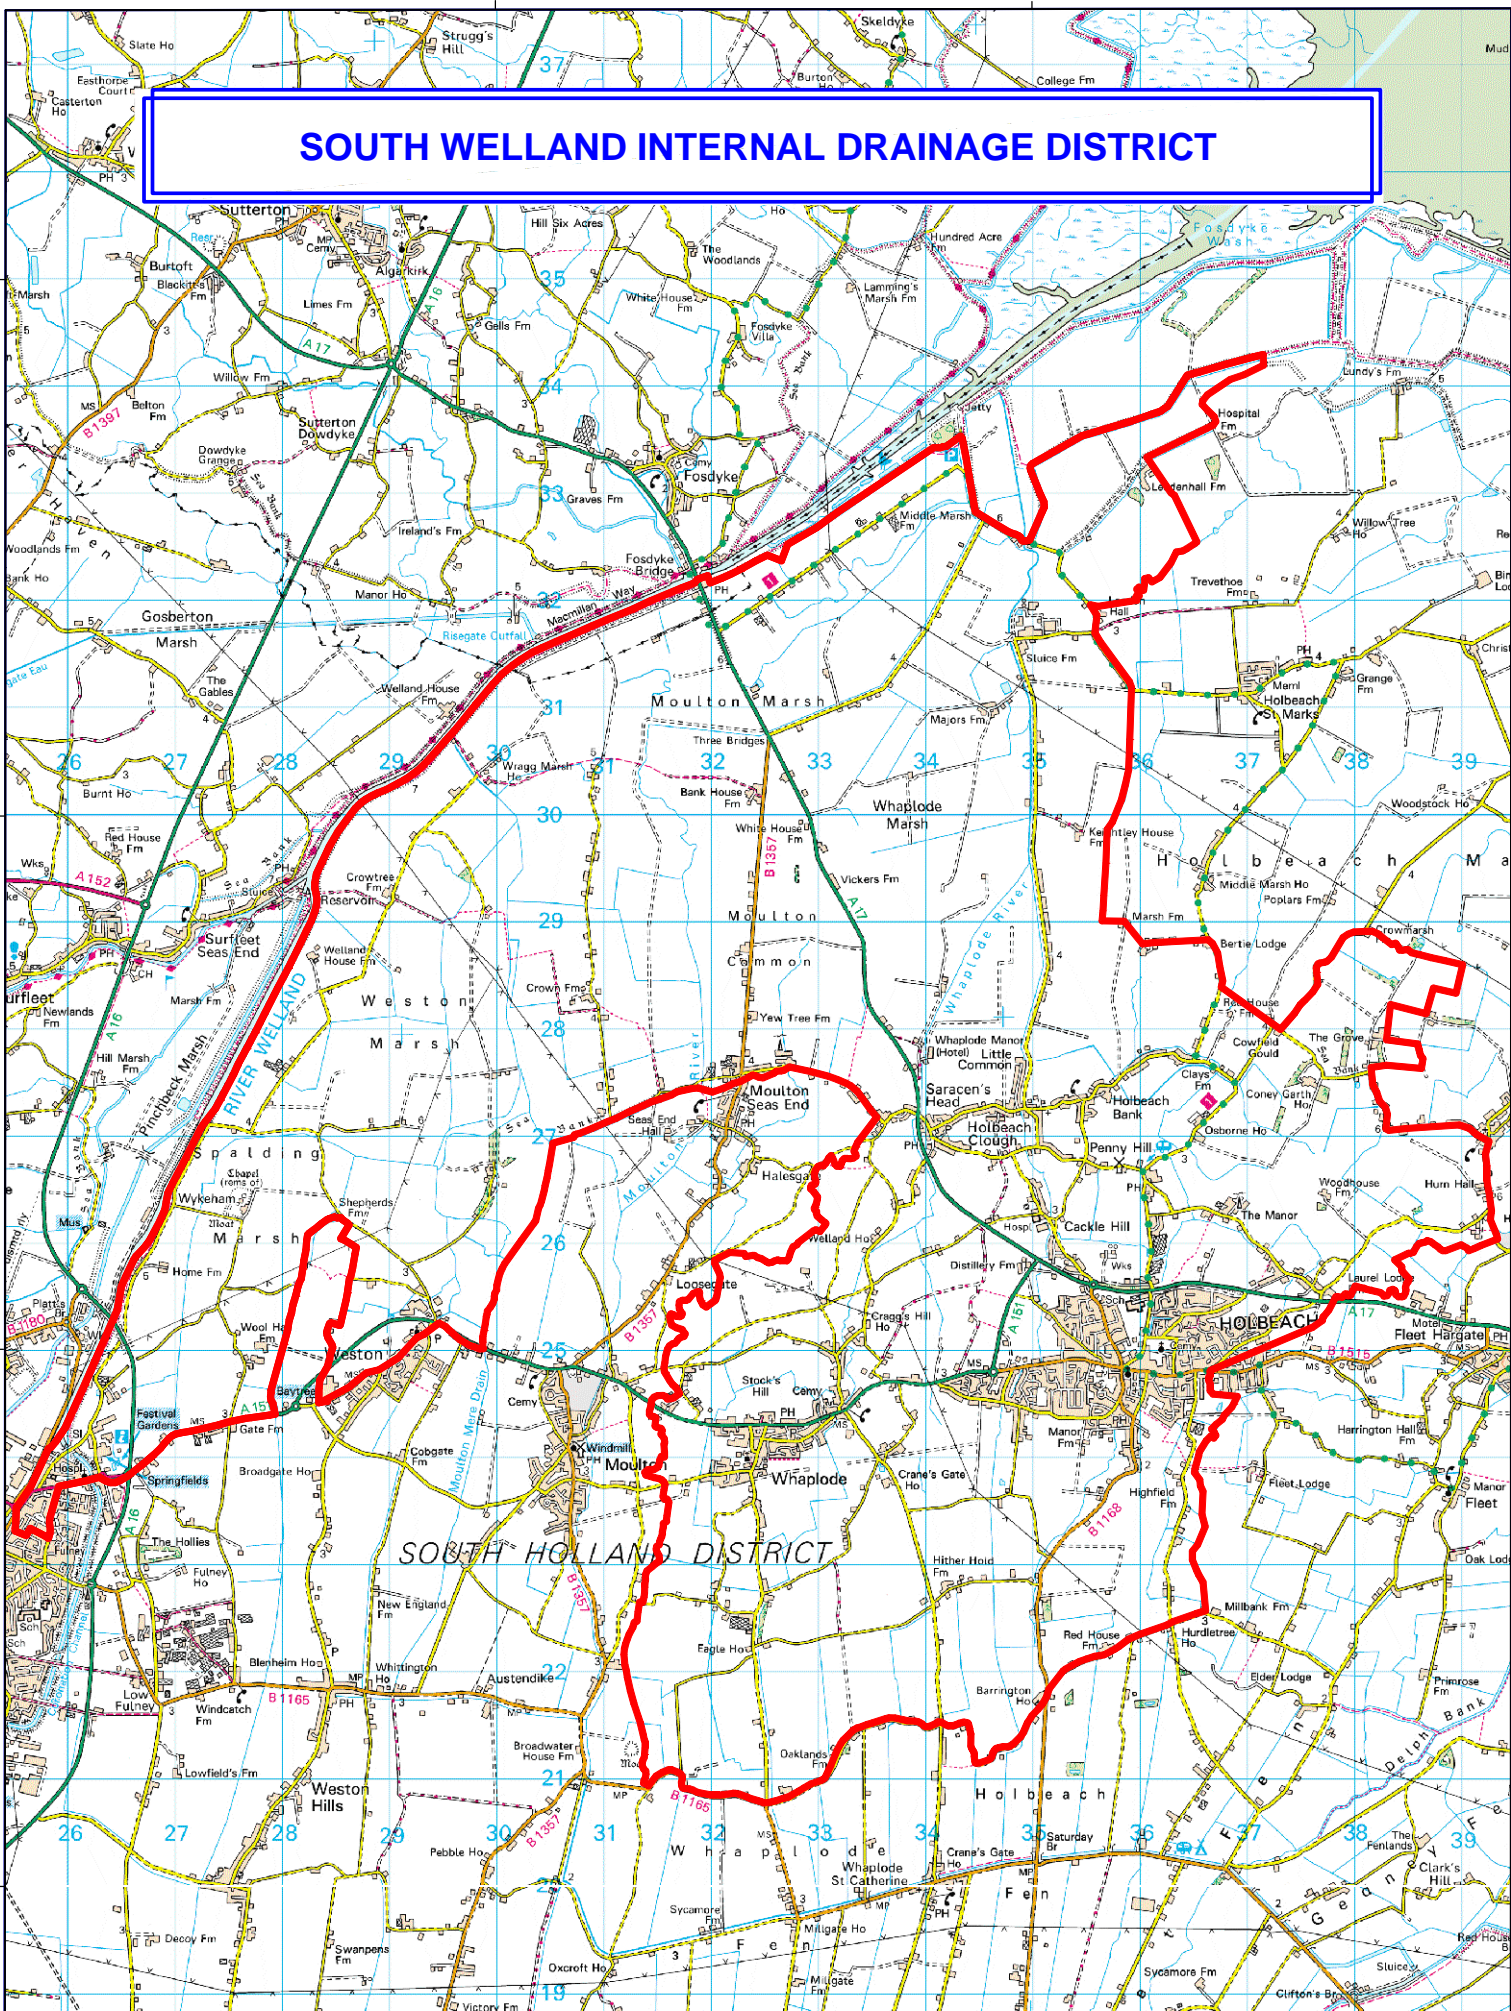

SOUTH WELLDAN INTERNAL DRAINAGE DISTRICT

SOUTH HOLLAND DISTRICT

South Welland Internal Drainage Board

Key:

— - IDB Boundary