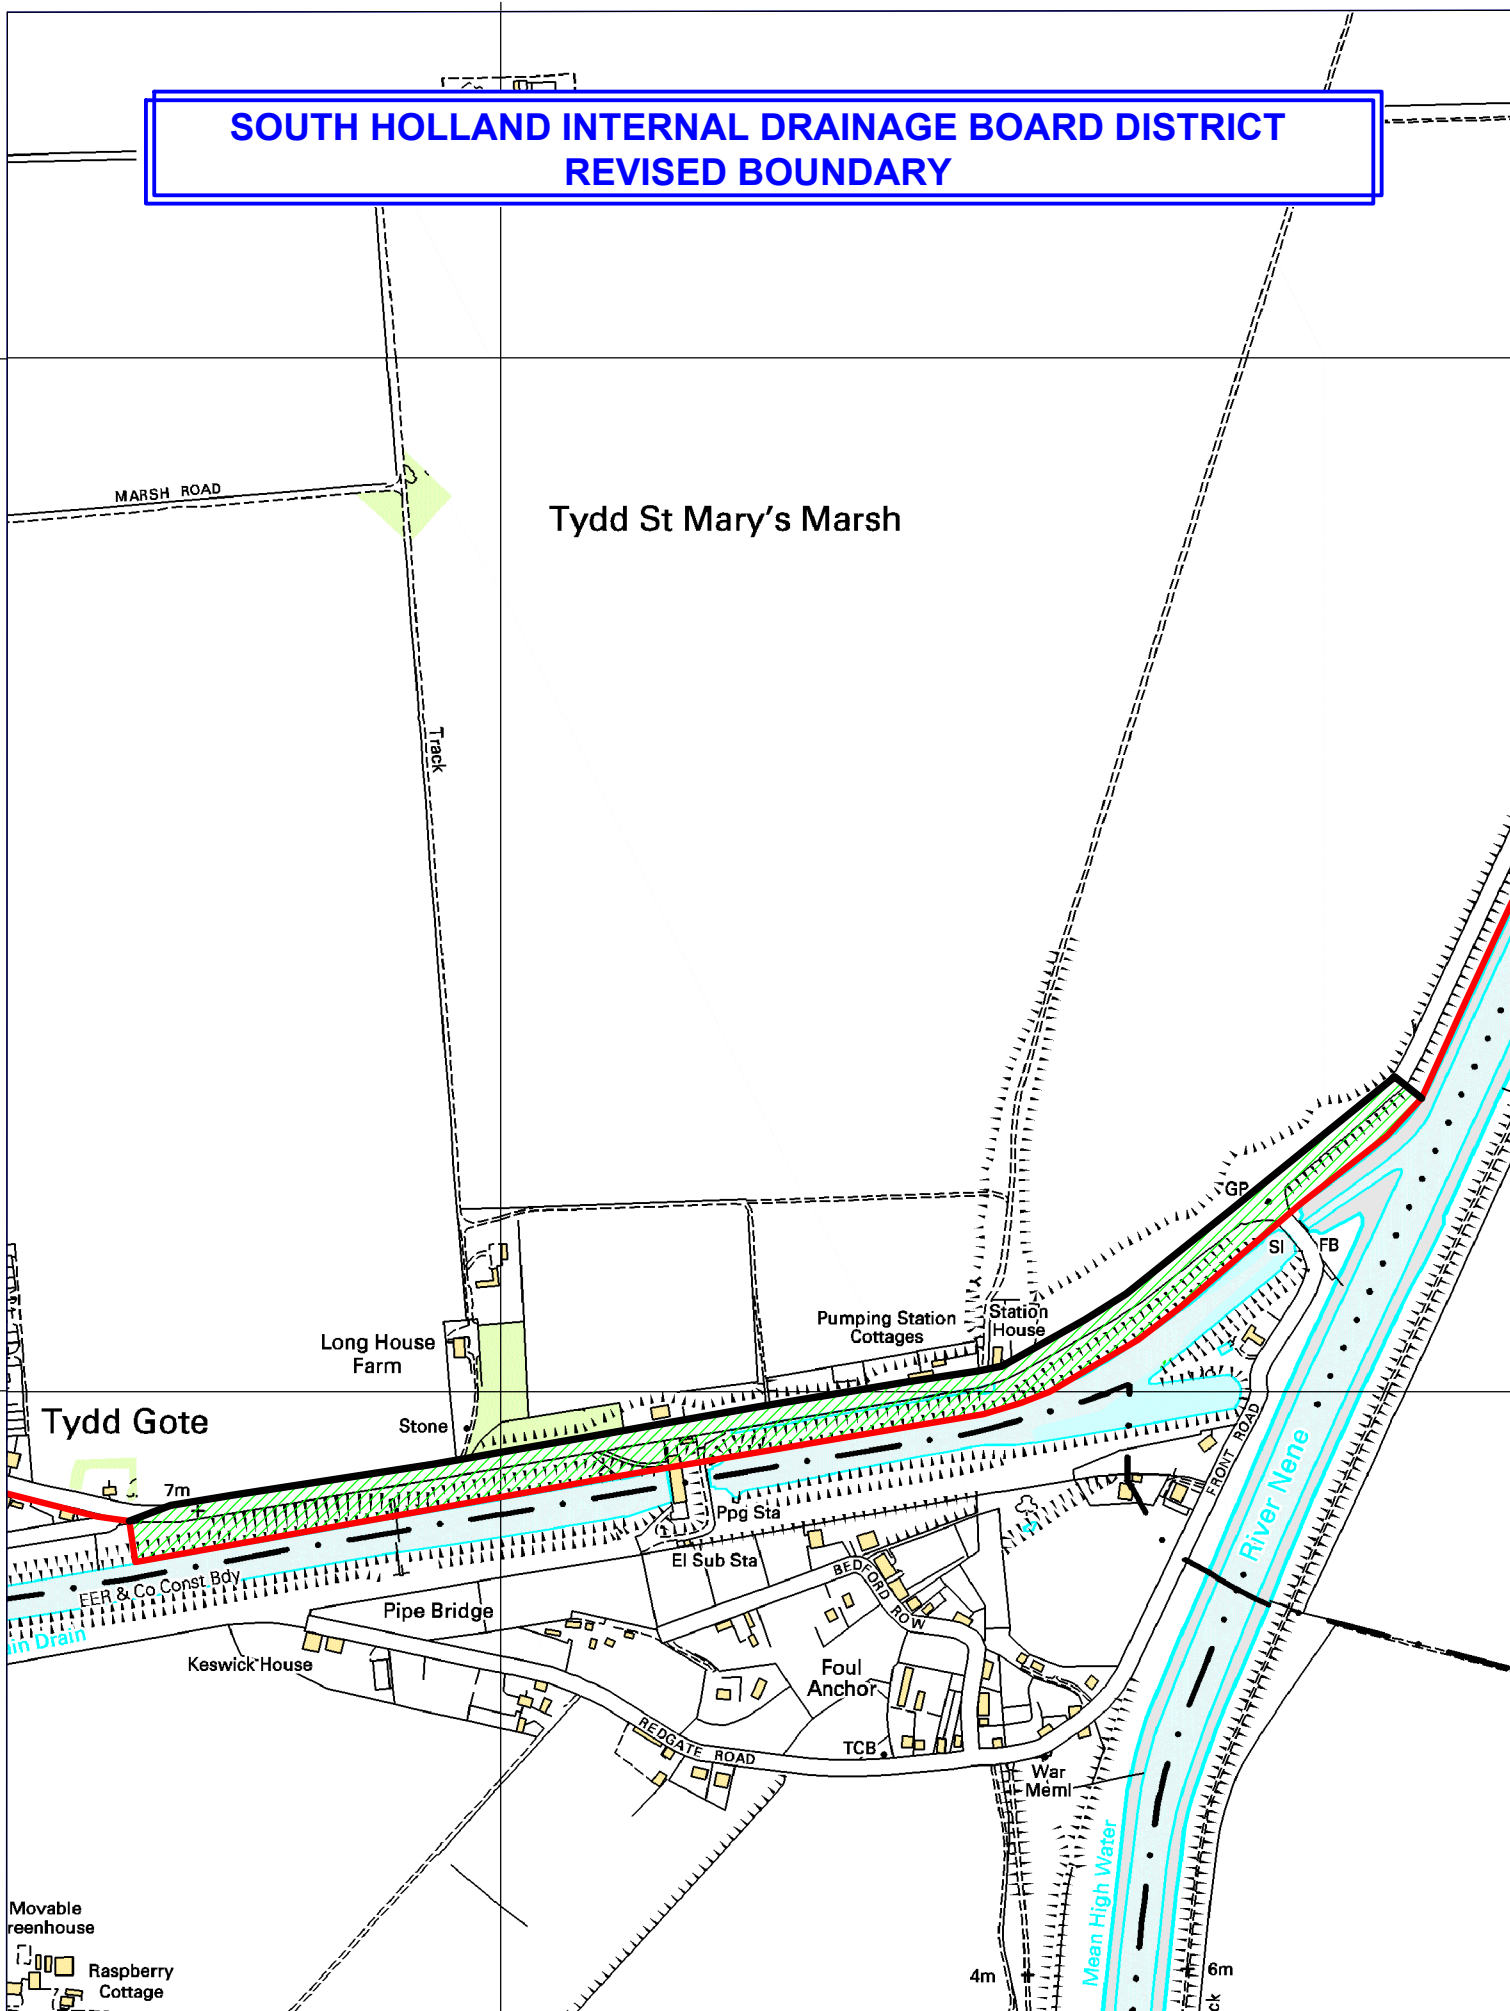

SOUTH HOLLAND INTERNAL DRAINAGE BOARD DISTRICT REVISED BOUNDARY

Tydd St Mary's Marsh

South Holland Internal Drainage District

- Key:**
- - IDB Existing Boundary
 - IDB Revised Boundary
 - Transferred Land

Upload date:
July 2009

This map is reproduced from Ordnance Survey material with the permission of Ordnance Survey on behalf of the Controller of Her Majesty's Stationery Office © Crown copyright. Unauthorised reproduction infringes Crown copyright and may lead to prosecution or civil proceedings. Defra, Licence number 100018880, [2009].