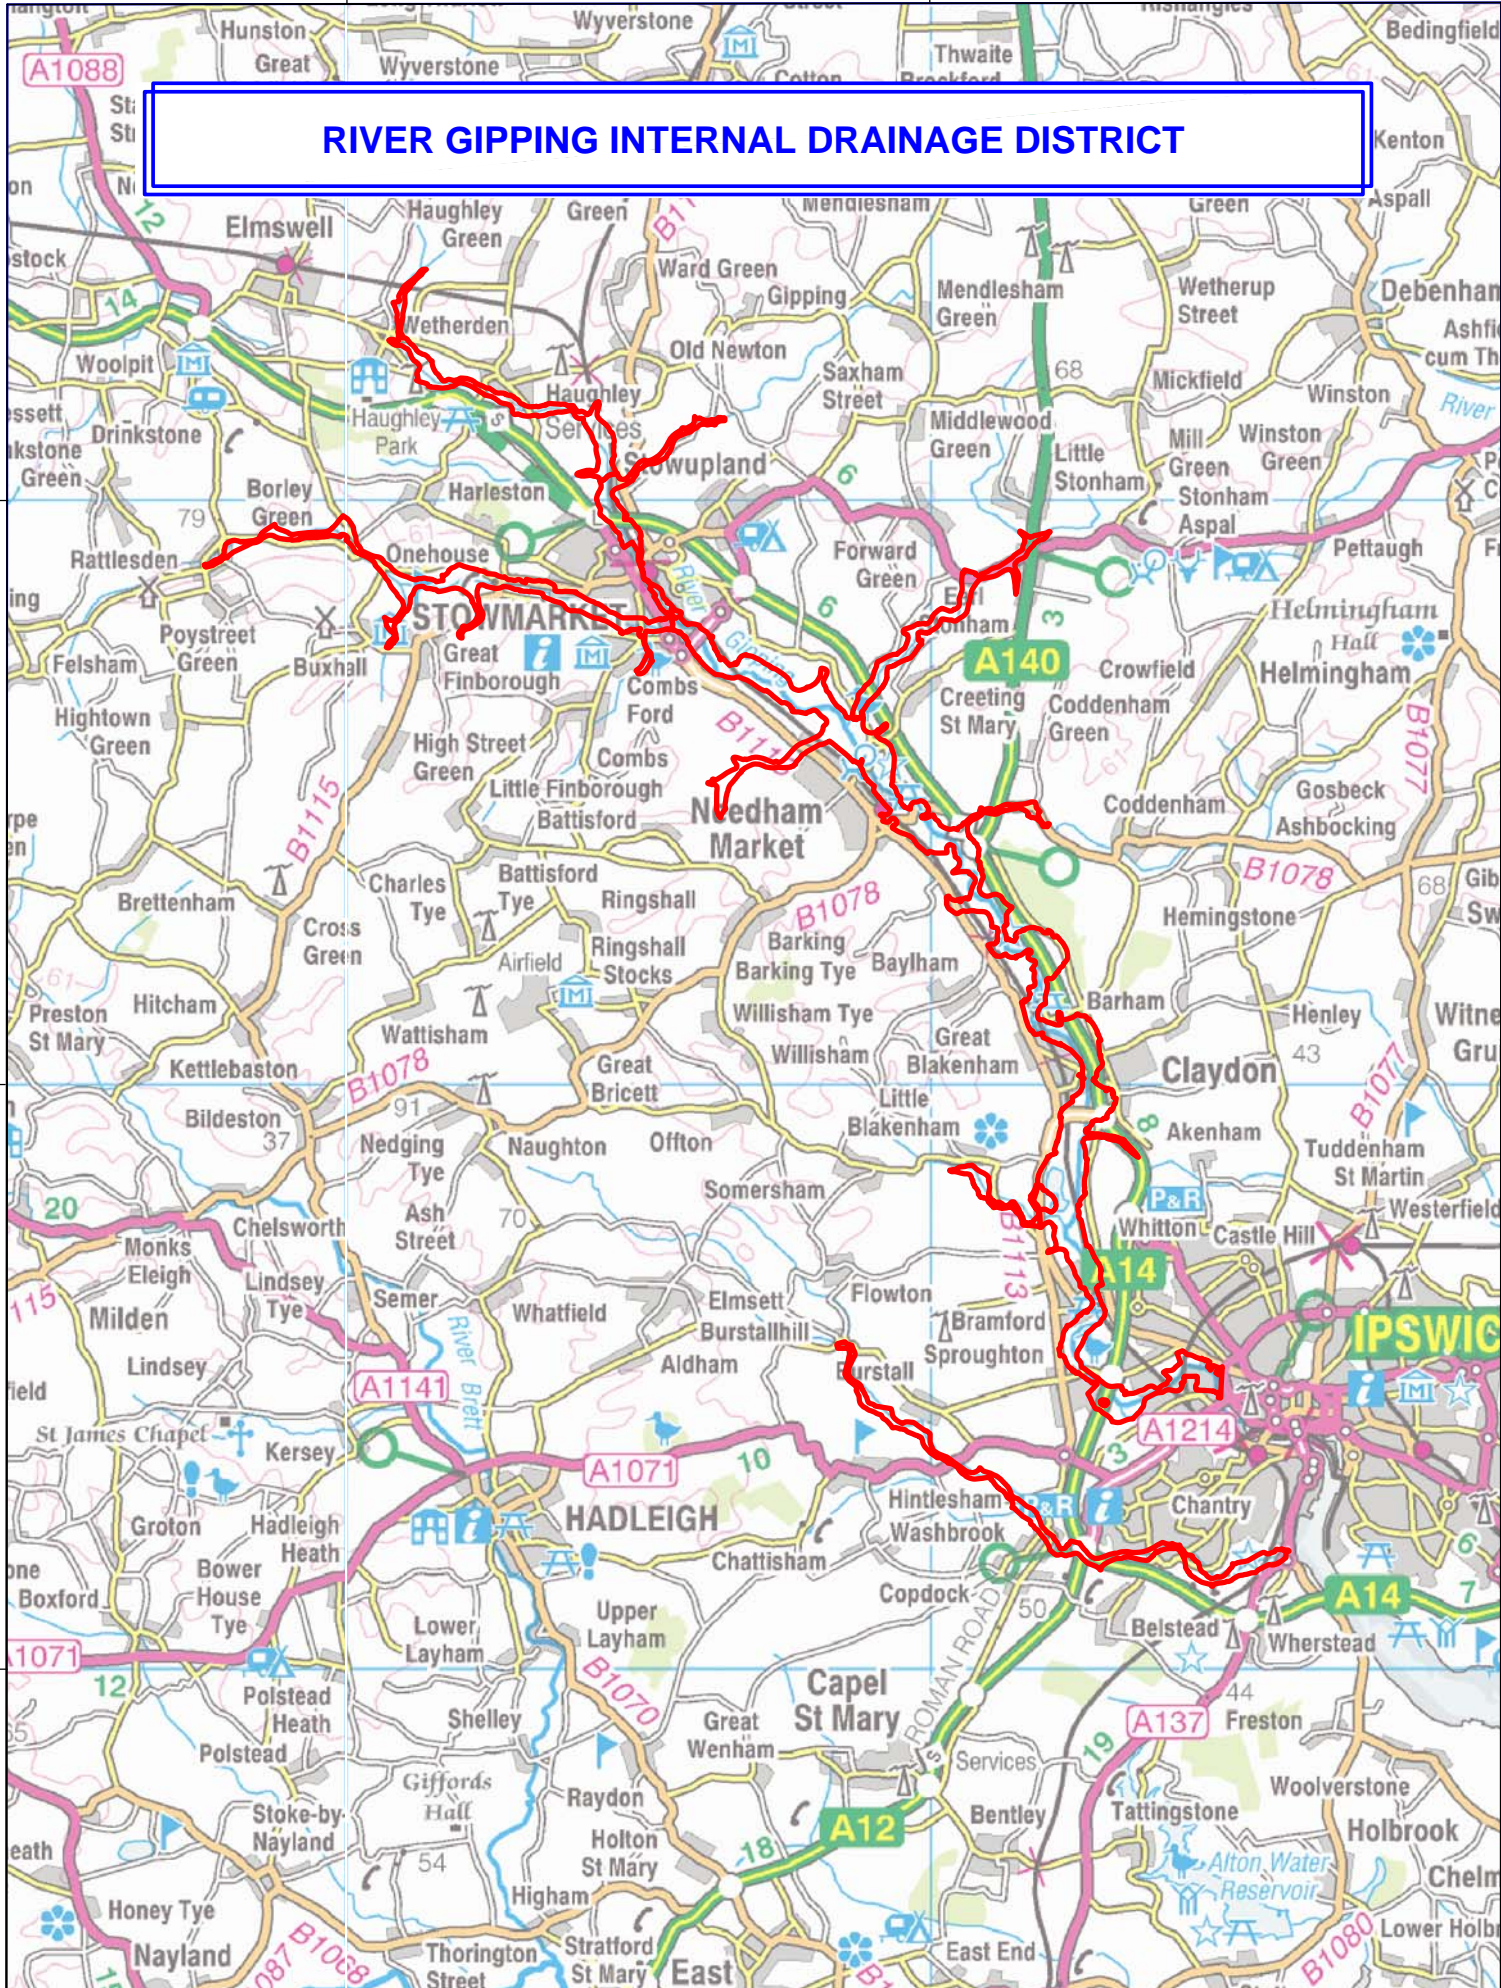

RIVER GIPPING INTERNAL DRAINAGE DISTRICT

River Gipping Internal Drainage Board

Key:

— IDB Boundary