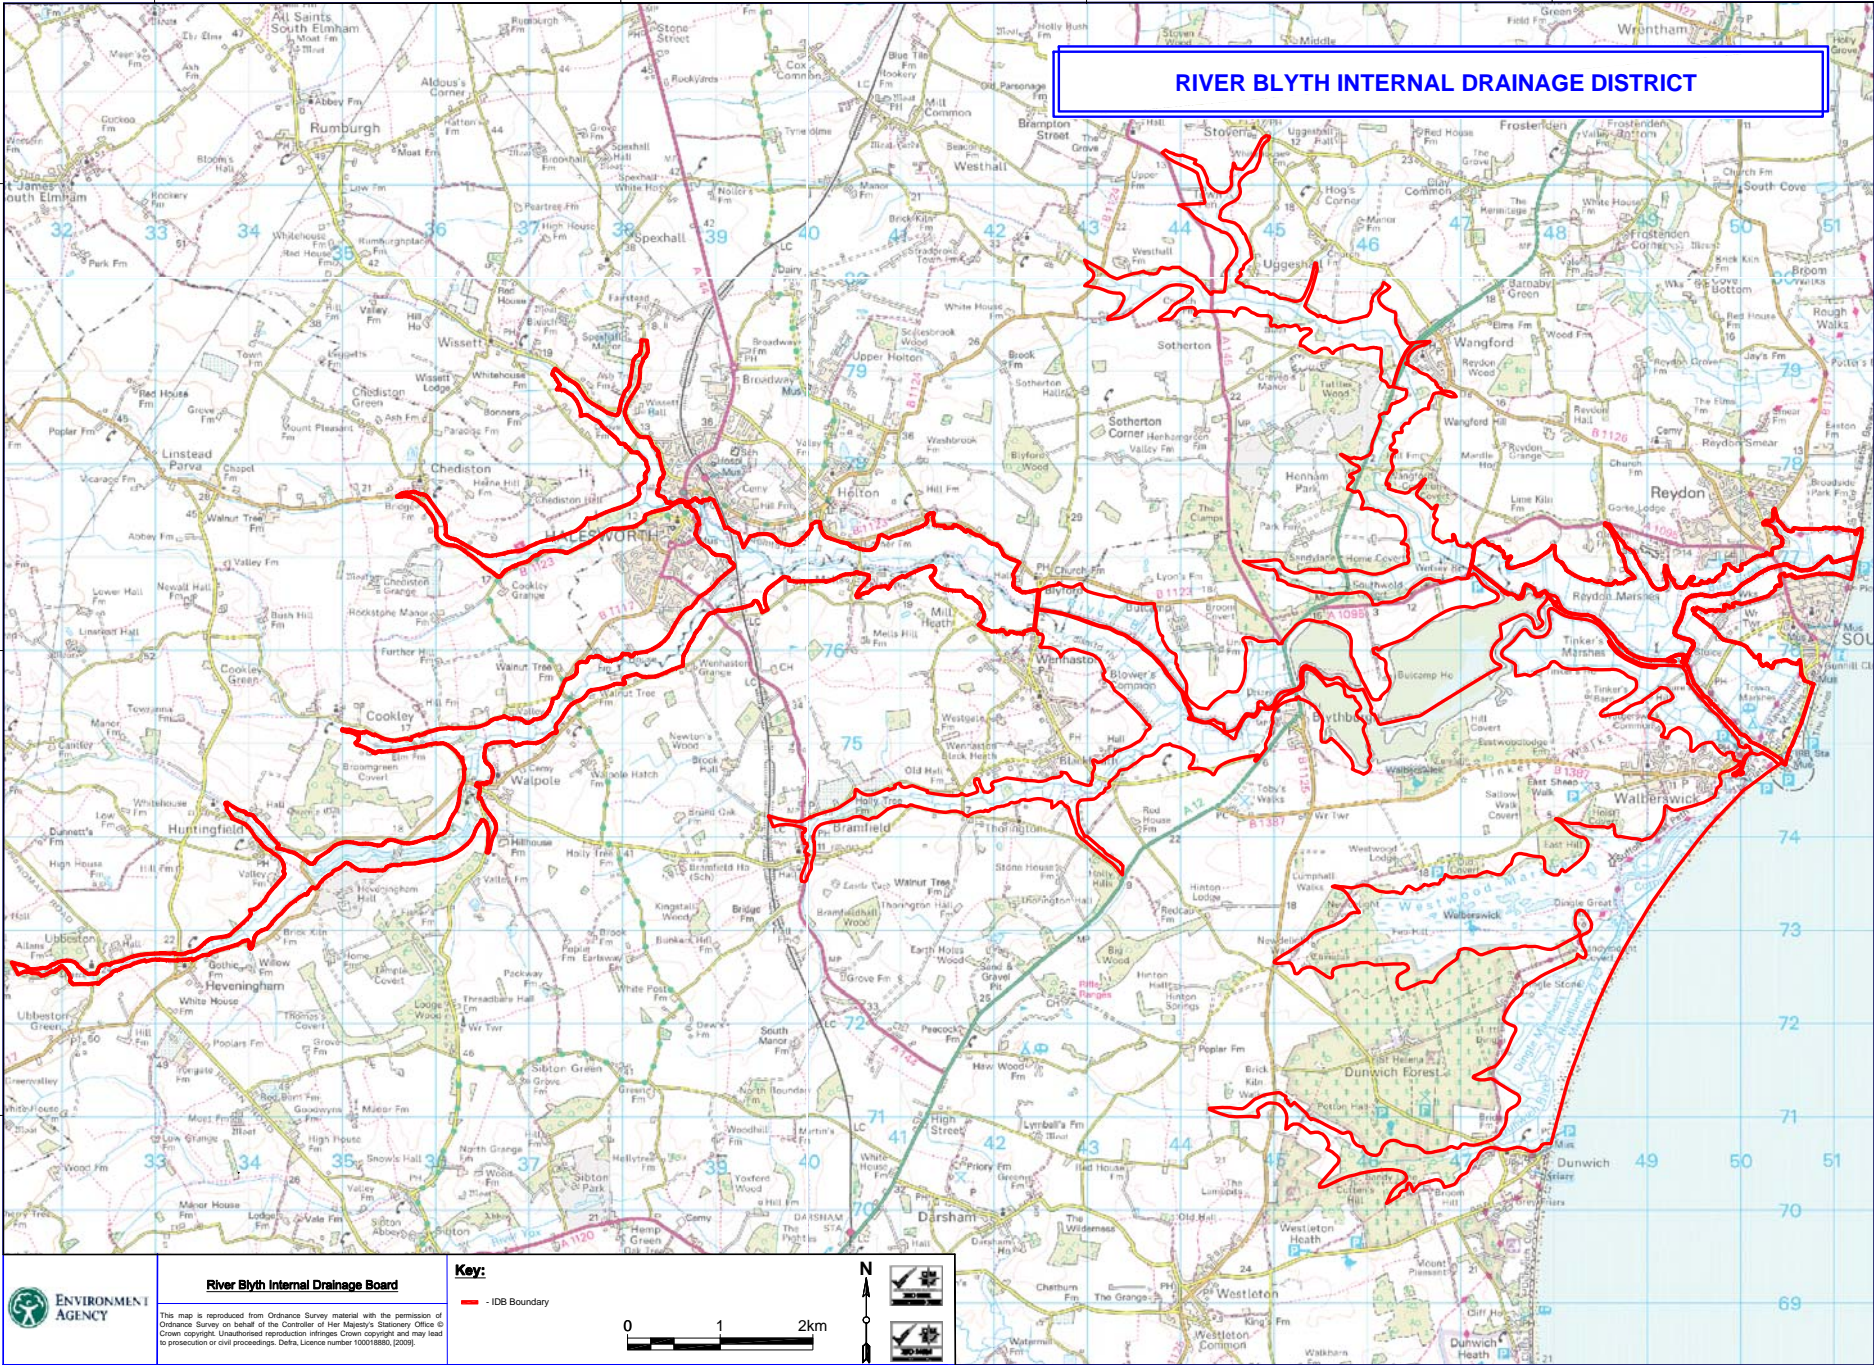

RIVER BLYTH INTERNAL DRAINAGE DISTRICT

River Blyth Internal Drainage Board

Key:

— IDB Boundary