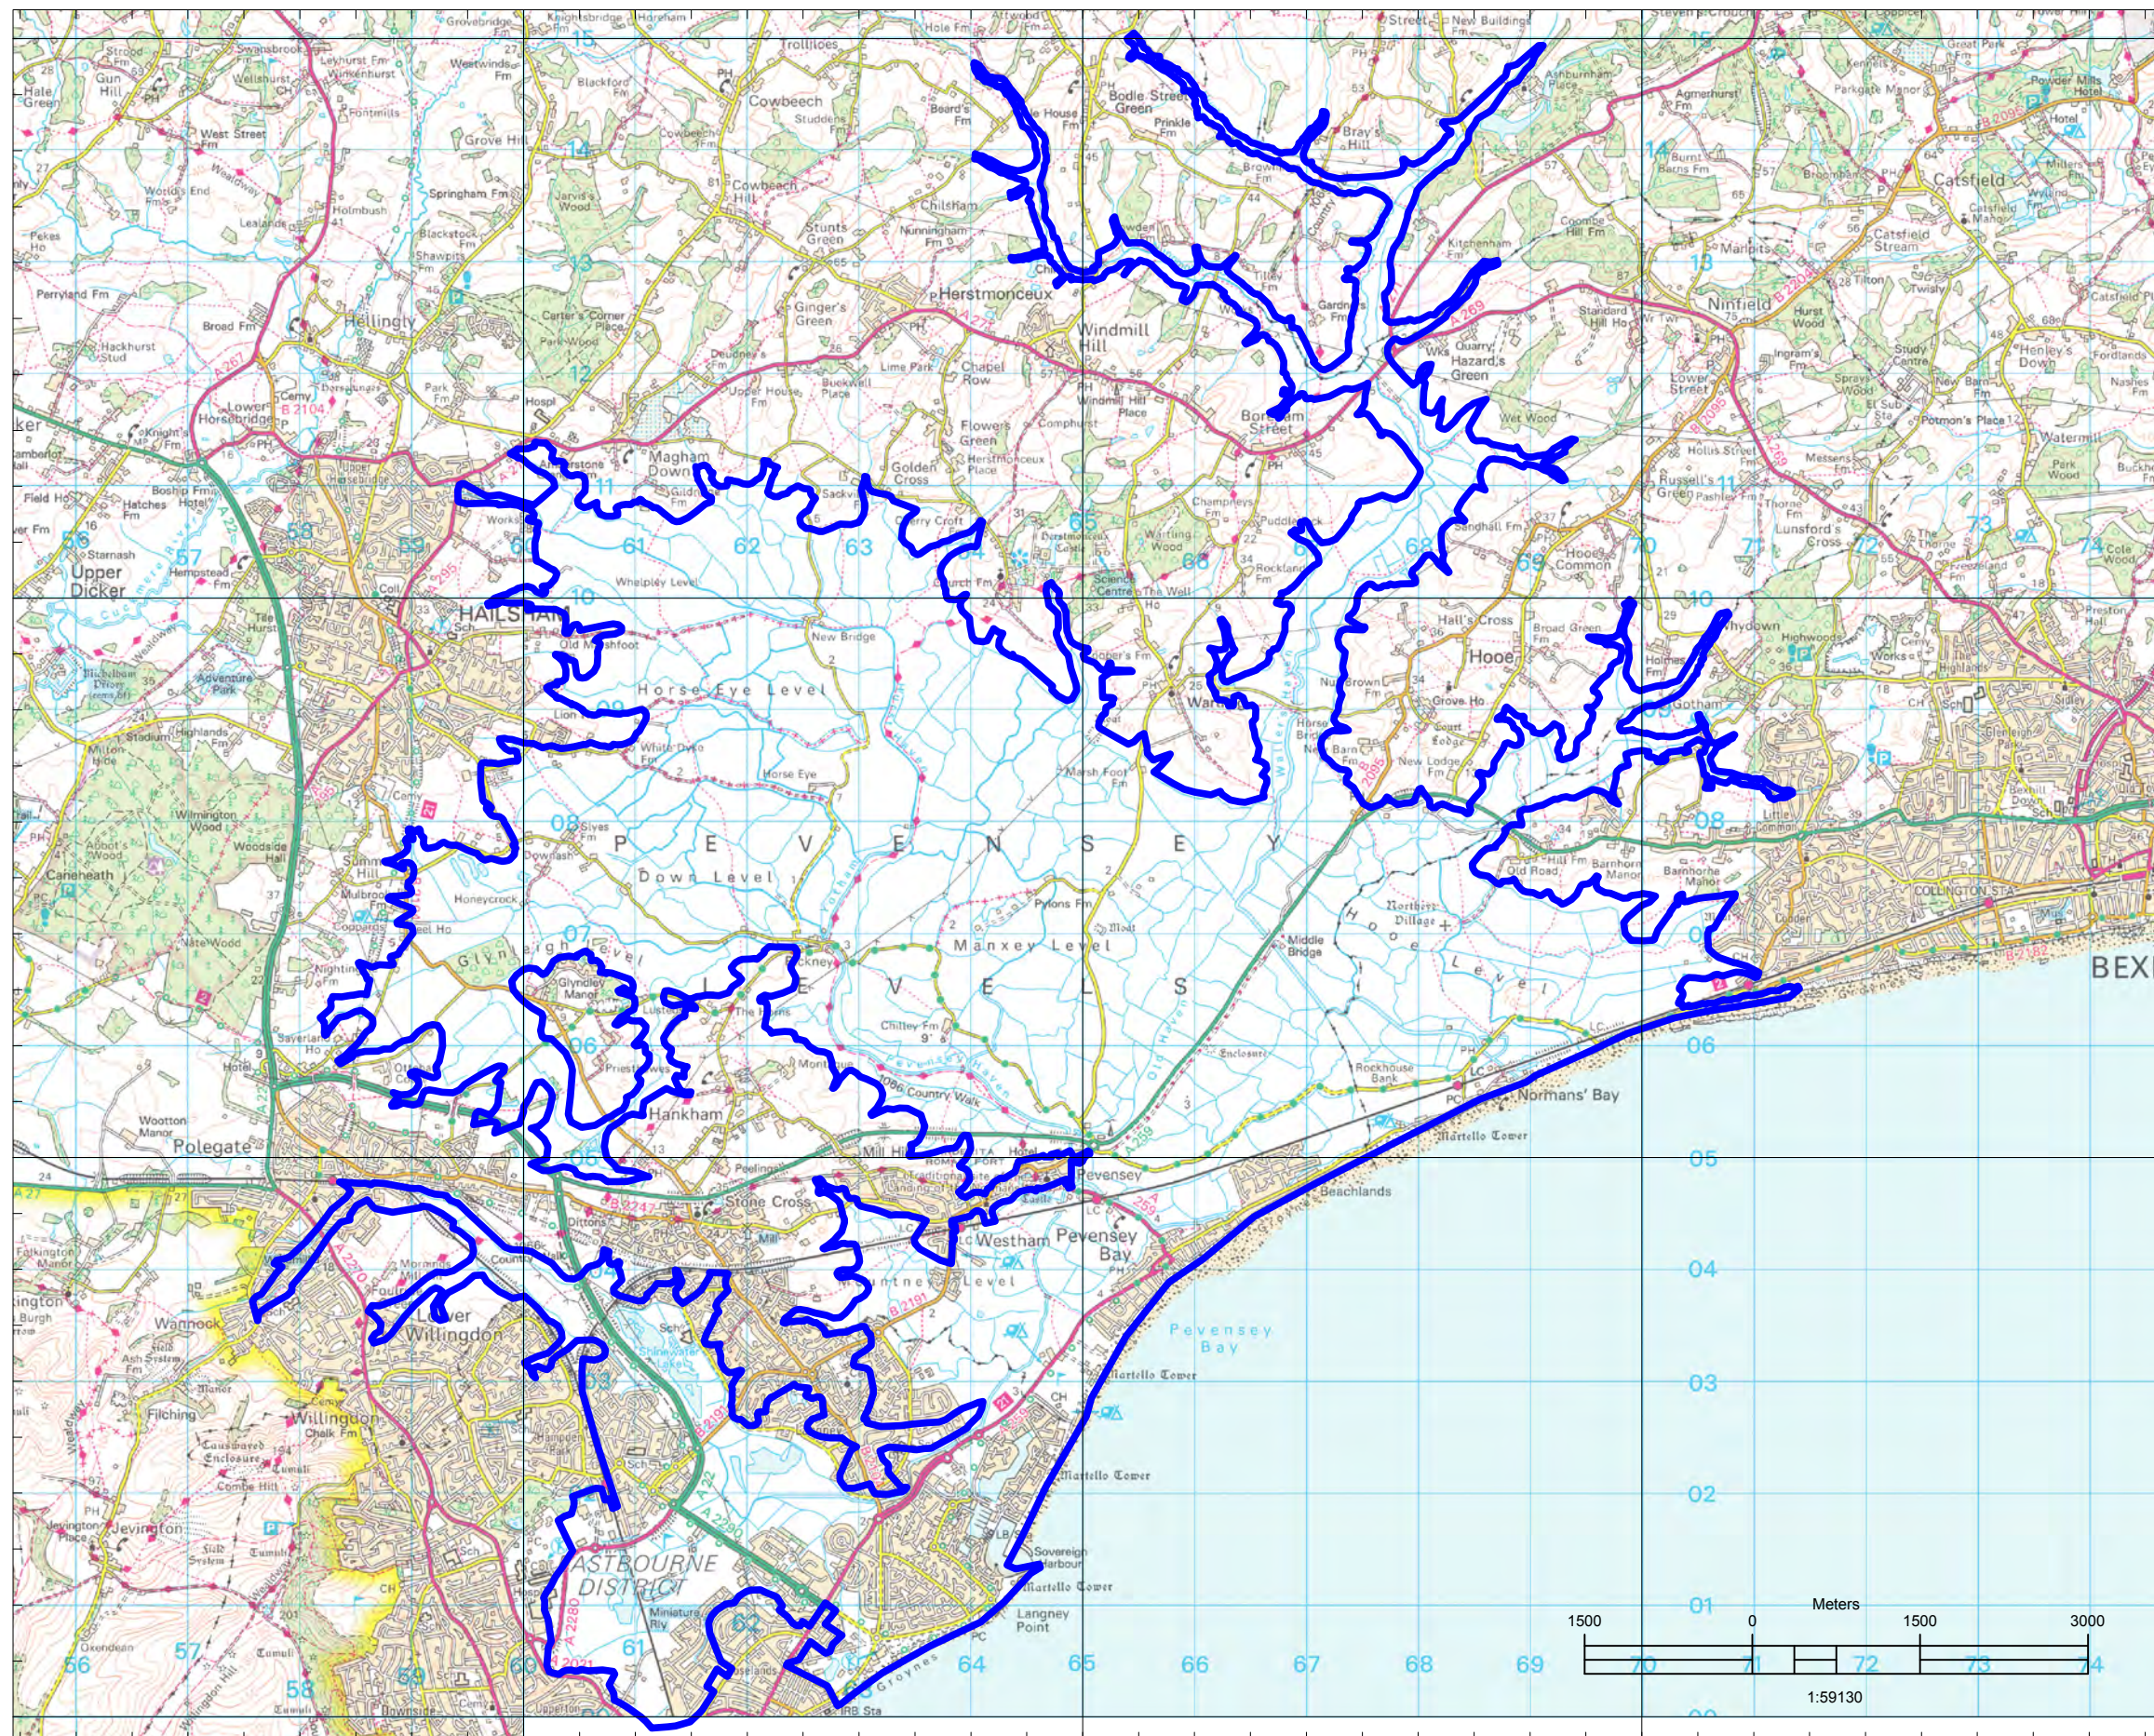

560000

565000

570000

115000

115000

110000

110000

105000

105000

100000

100000

560000

565000

570000

Pevensey Electoral District

MAP KEY

- Pevensey (5 elected members)

KEY

SCALE	MAP No.
-------	---------

Best fit	Reproduced by permission of Ordnance Survey on behalf of HMSO. © Crown copyright and database right 2016. All rights reserved. Ordnance Survey 100057850.
----------	---

PLOT DATE	
-----------	--

25/10/2016	
------------	--

FILE NAME	
-----------	--

PevenseyCuckmereWLMB.dwg	
--------------------------	--