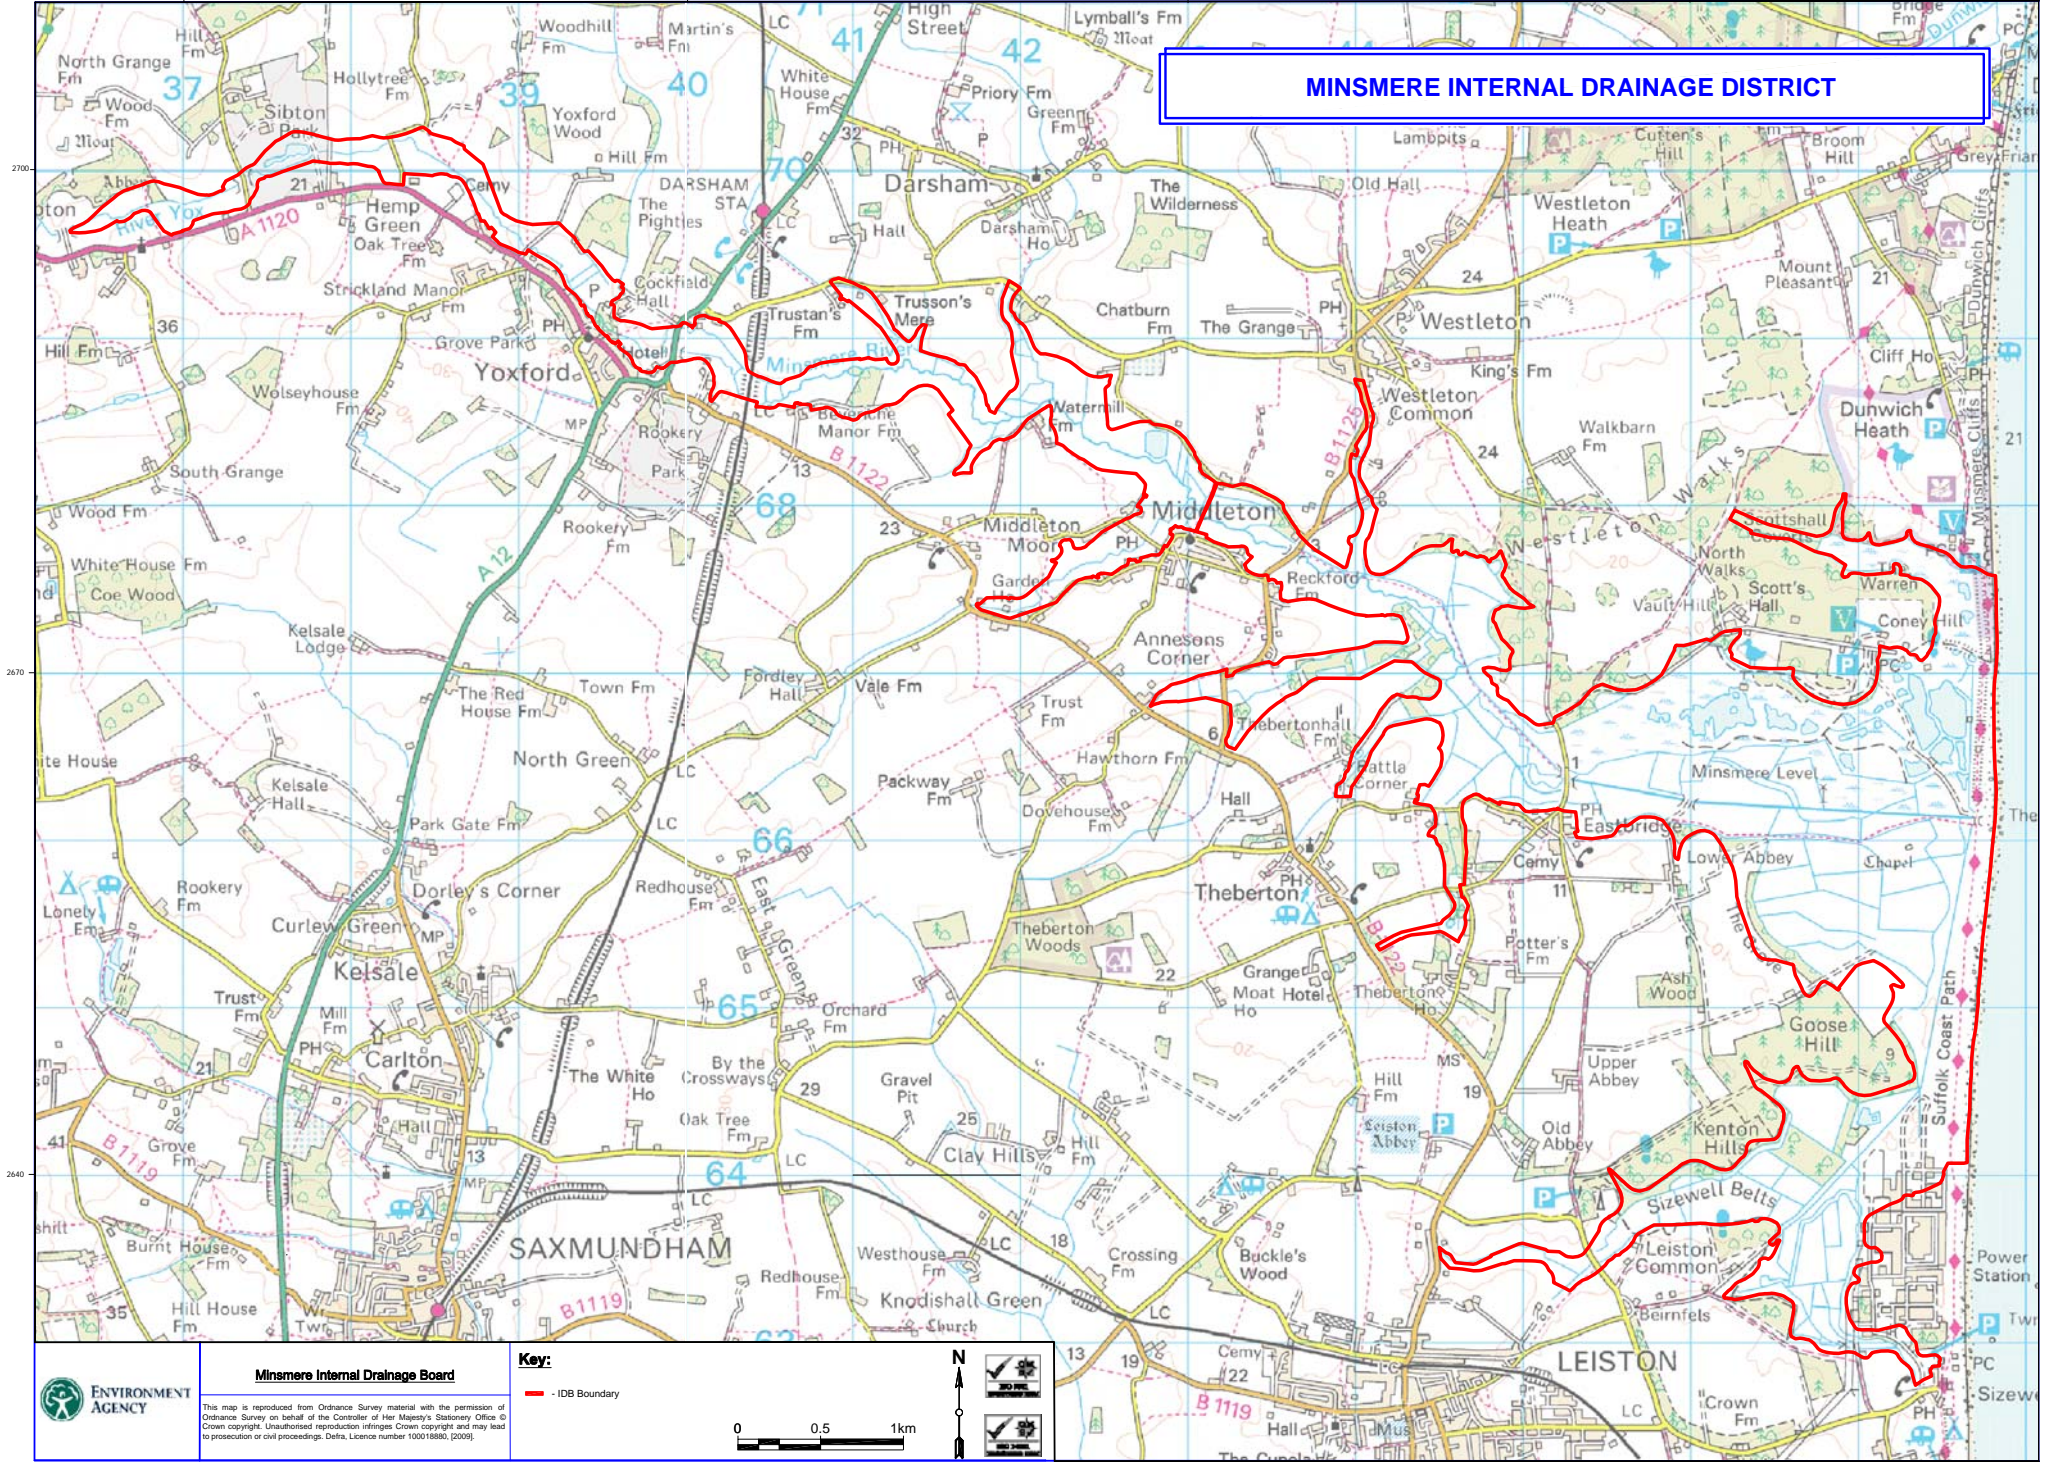

MINSMERE INTERNAL DRAINAGE DISTRICT

Minsmere Internal Drainage Board

Key:

— IDB Boundary