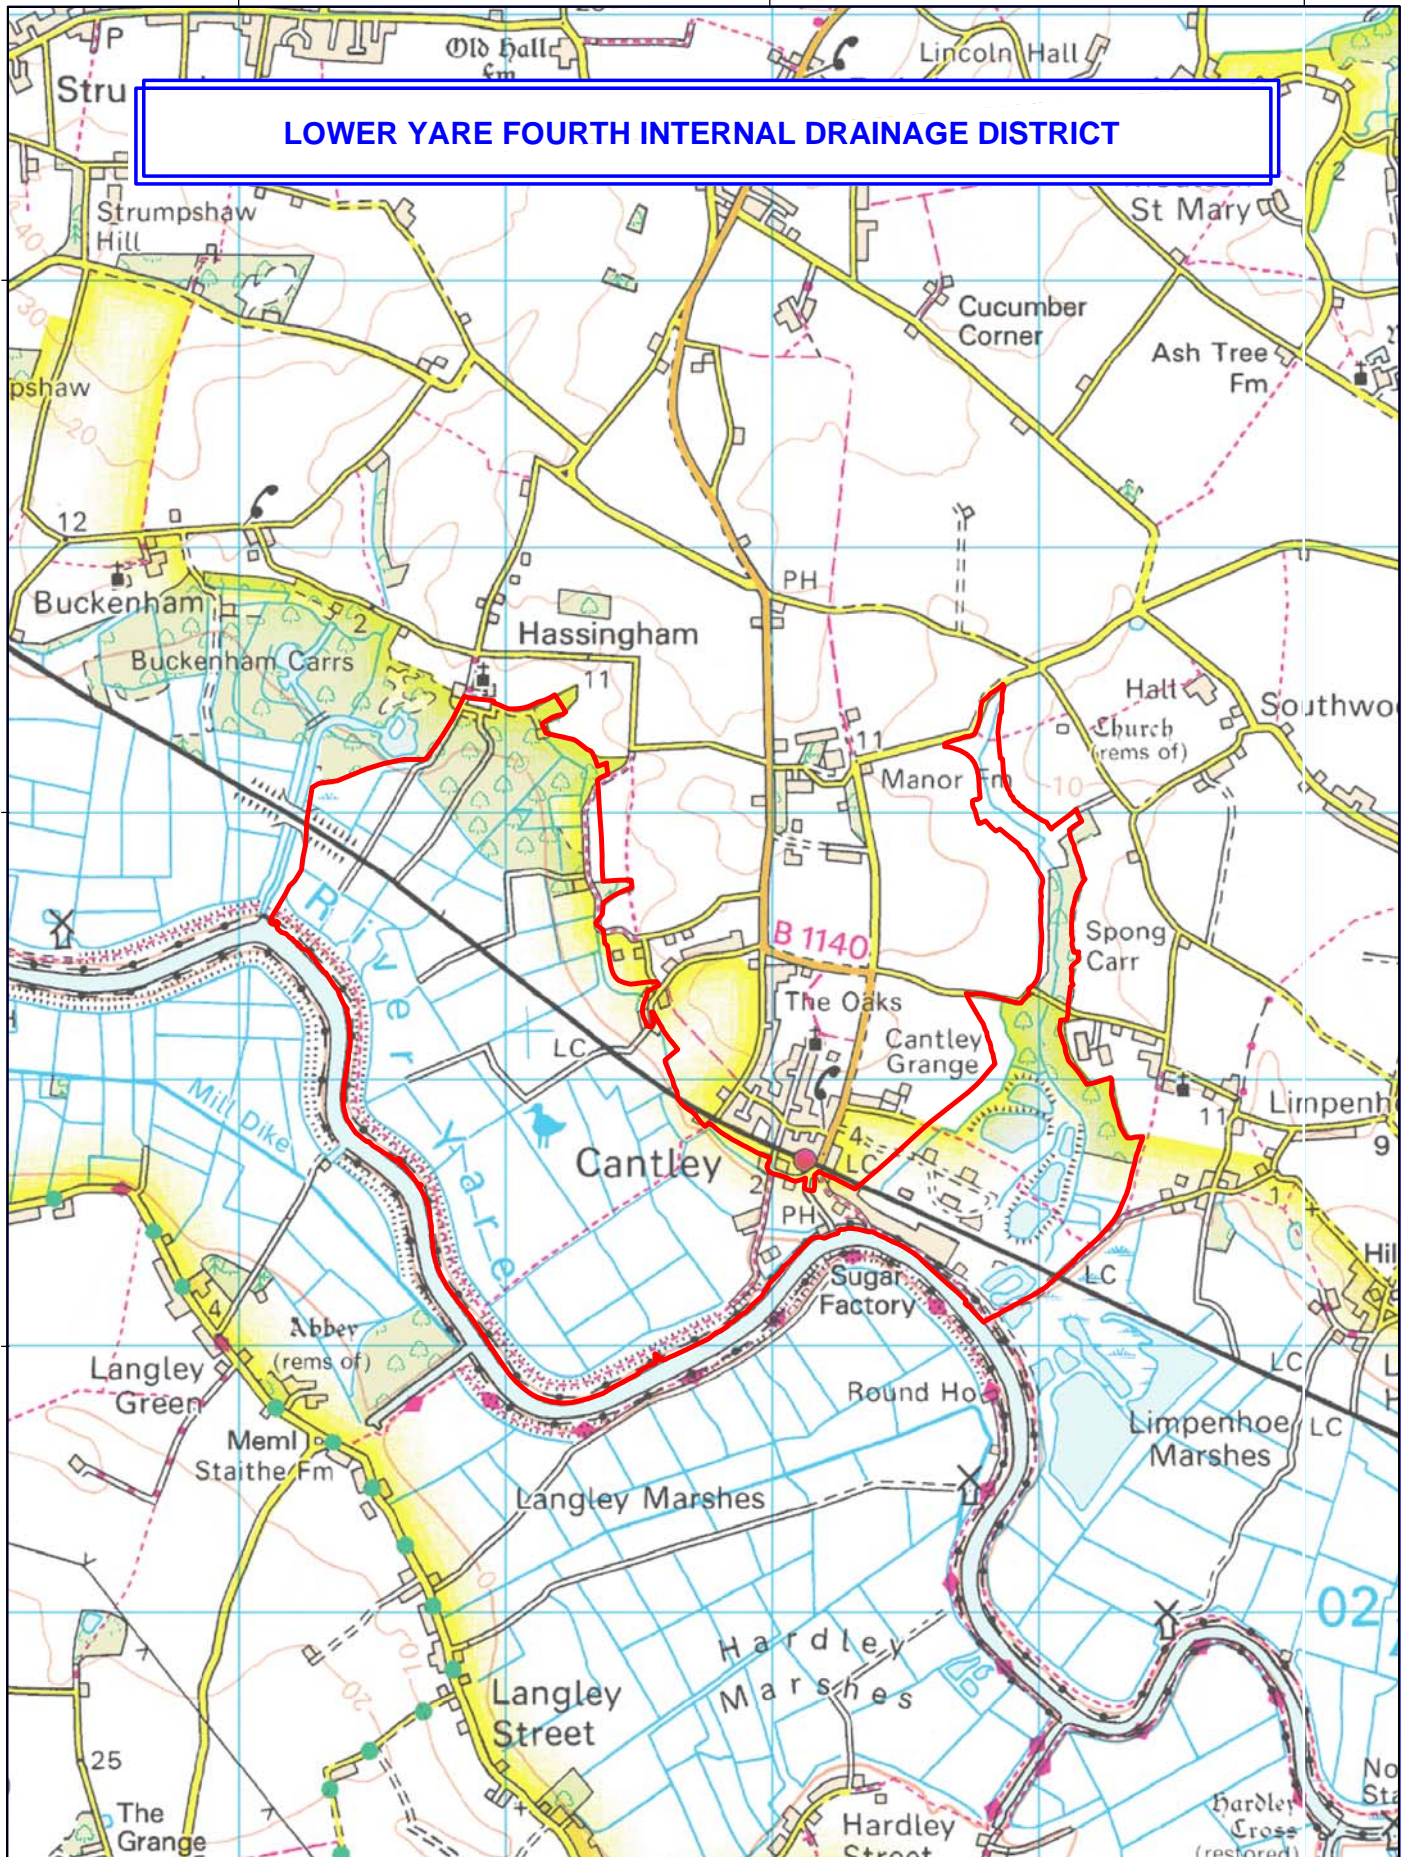

LOWER YARE FOURTH INTERNAL DRAINAGE DISTRICT

Lower Yare Fourth Internal Drainage Board

Key:

— IDB Boundary