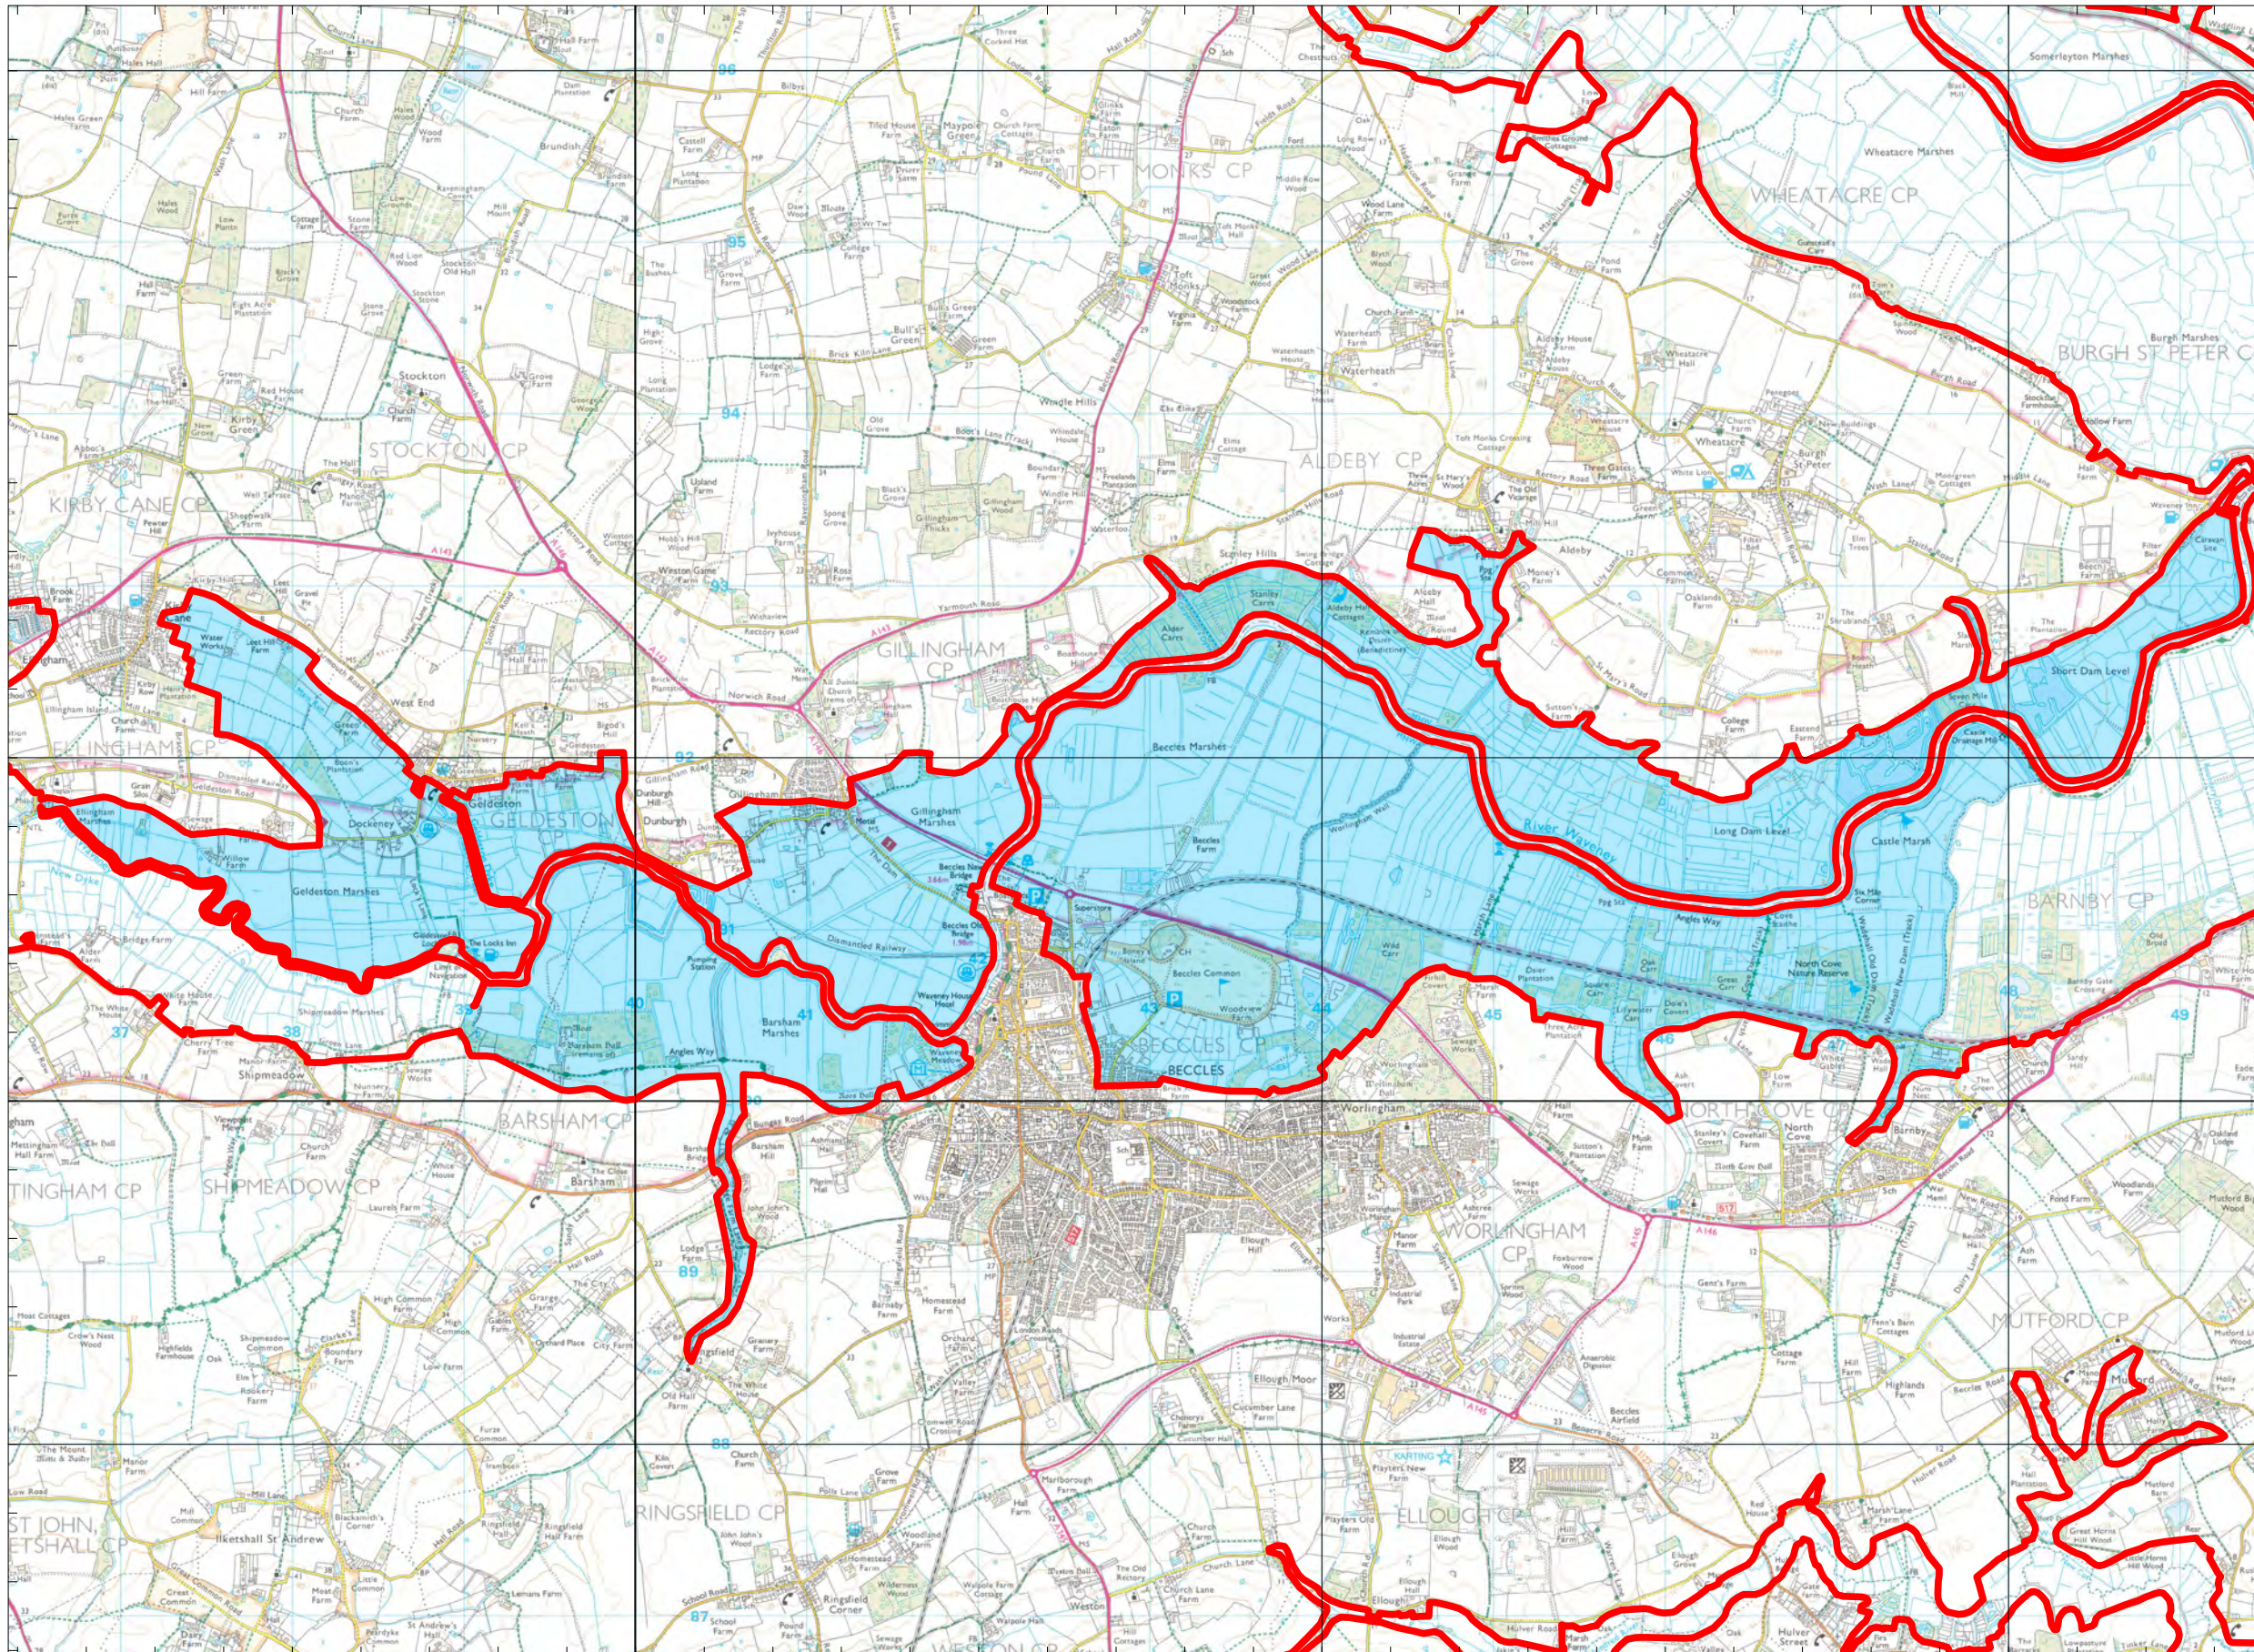

640000

644000

648000

296000

296000

292000

292000

288000

288000

640000

644000

648000

Lower Waveney Internal Drainage Board

LEGEND

- - WLYLIDB Boards Boundary
- Lower Waveney Internal Drainage Board

KEY MAP

SCALE	SHEET NUMBER
BEST FIT	© Crown Copyright and database rights [2012]. All rights reserved OS licence number 100052639.
PLOT DATE	WLYLIDB
08/03/2022	
FILE NAME	WLYLIDB_History