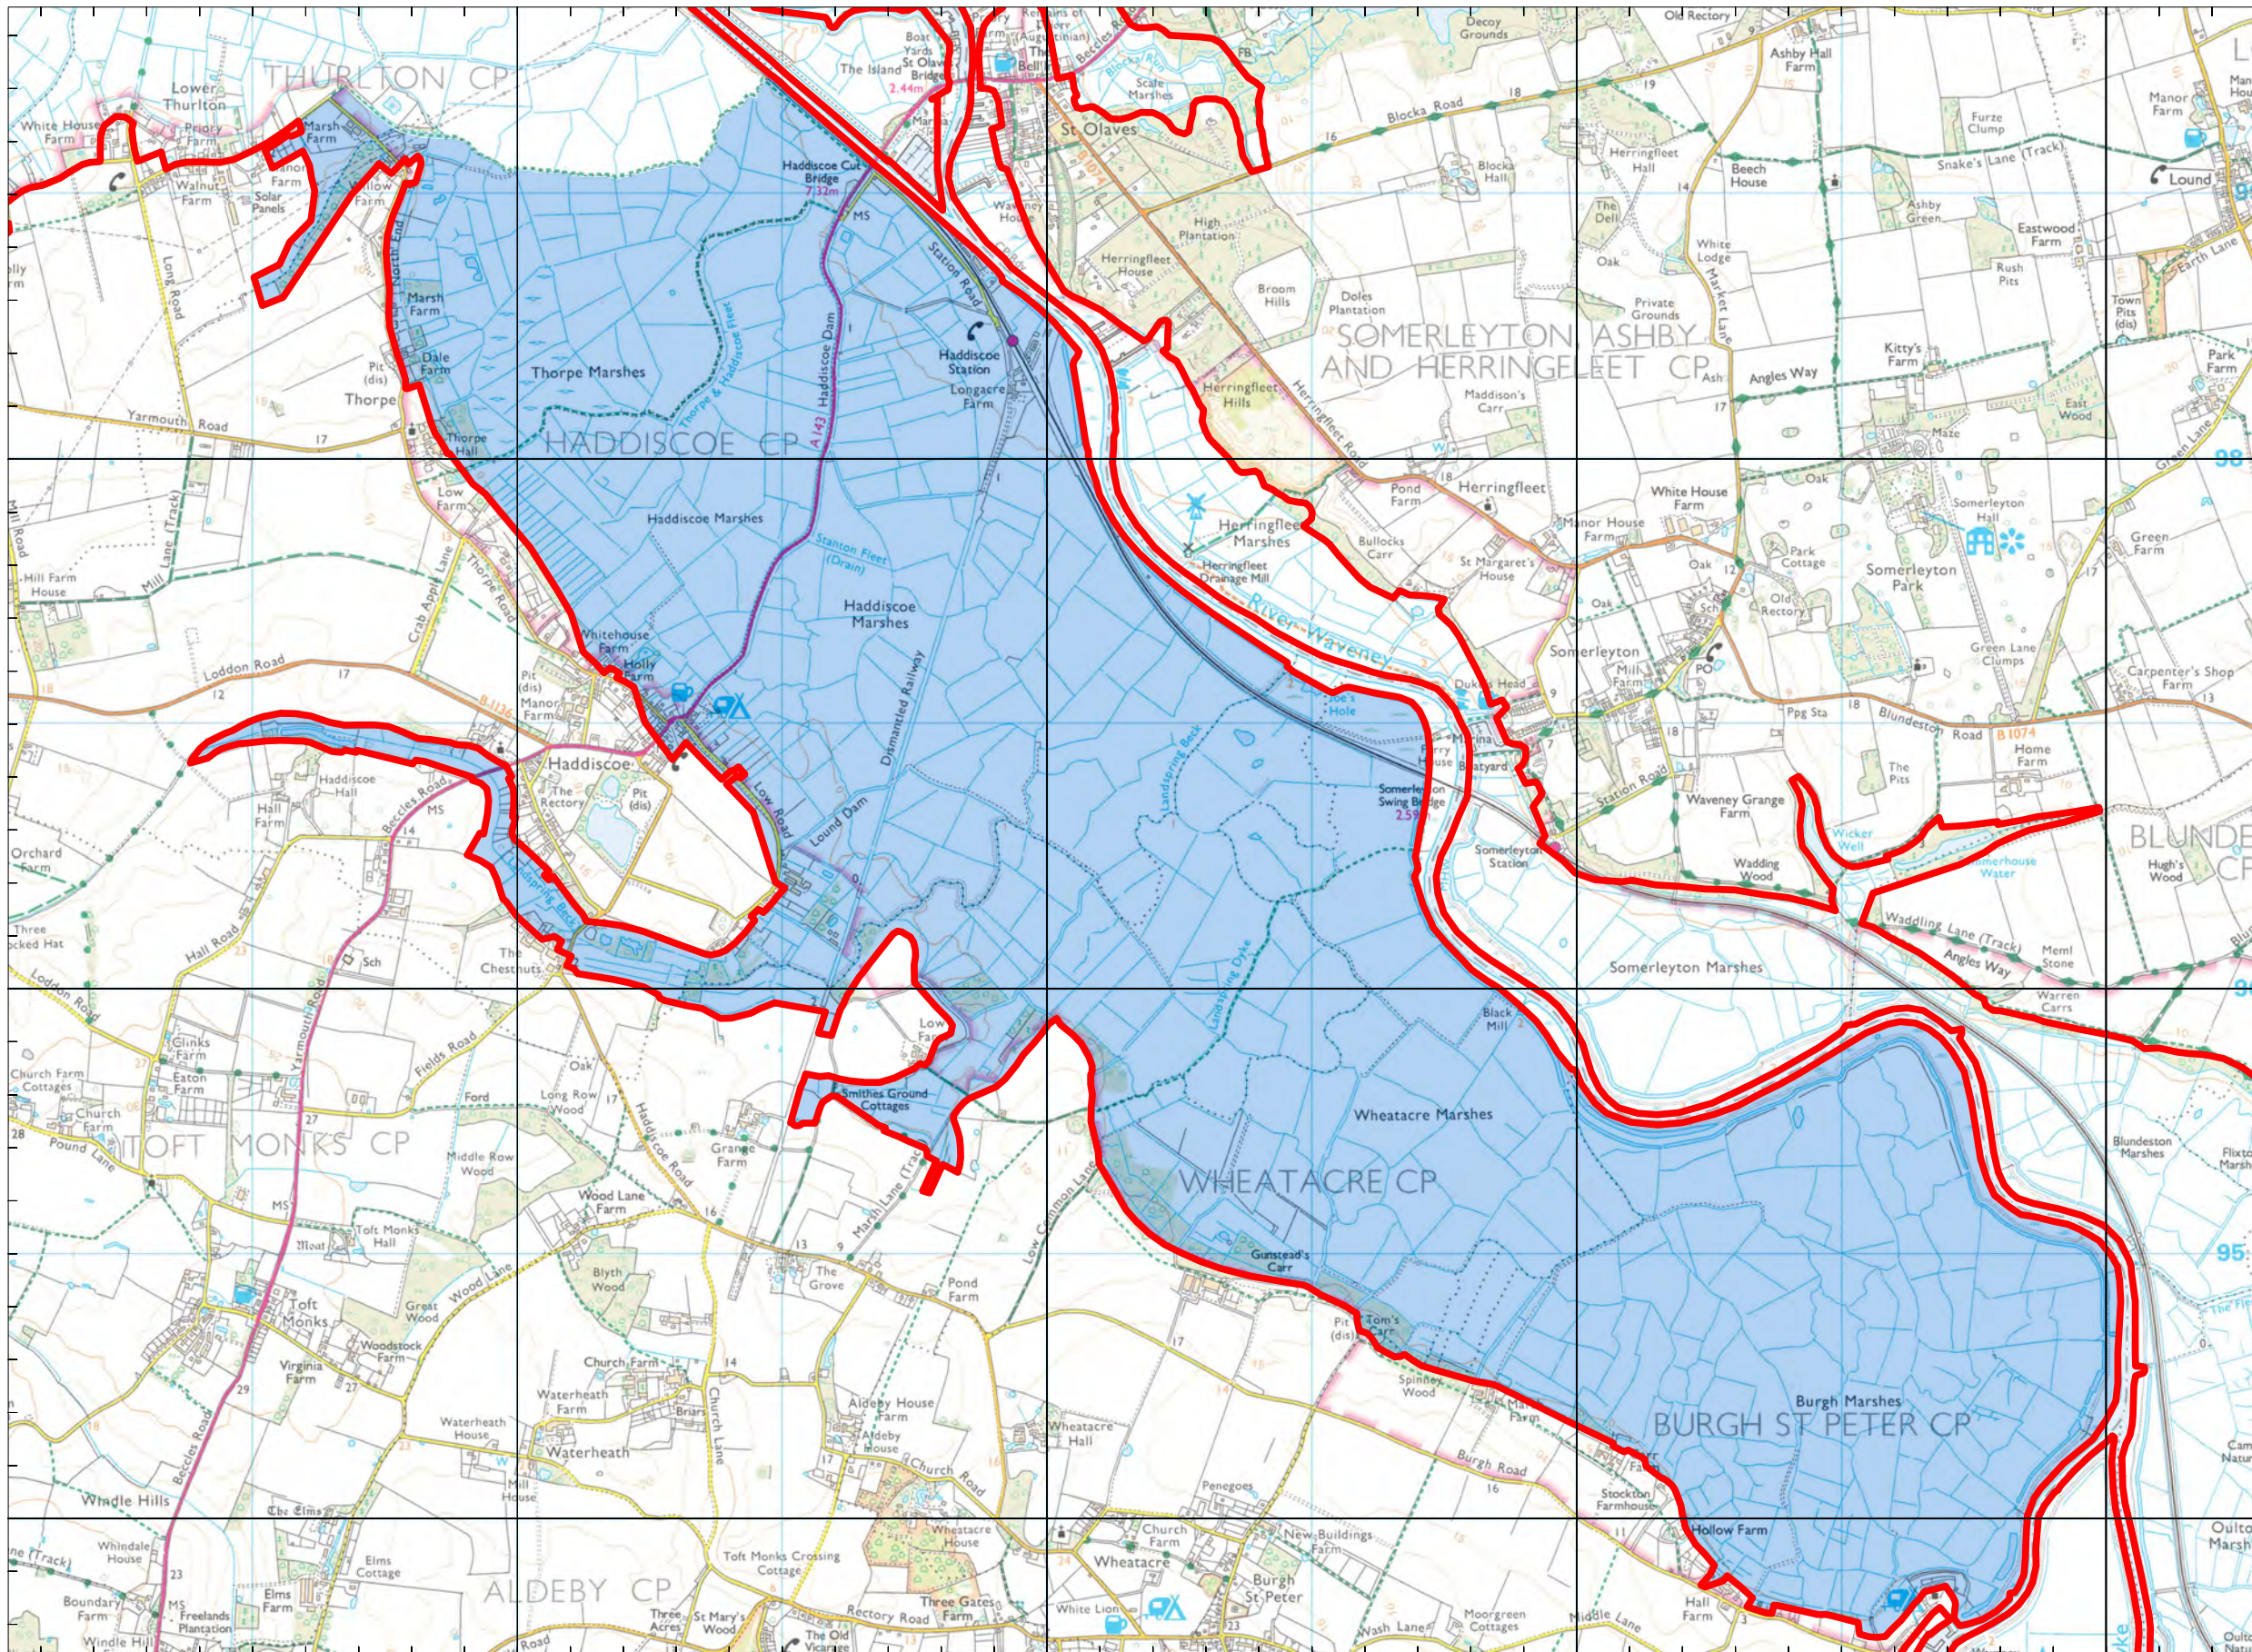

644000

646000

648000

650000

Lower Waveney Second Internal Drainage Board

LEGEND

— - WLYLIDB Boards Boundary

■ - Lower Waveney Second Internal Drainage Board

KEY MAP

SCALE	SHEET NUMBER
BEST FIT	© Crown Copyright and database rights [2012]. All rights reserved OS licence number 100052639.
PLOT DATE	WLYLIDB
08/03/2022	
FILE NAME	

WLYLIDB\_History

644000

646000

648000

650000

298000

298000

296000

296000

294000

294000