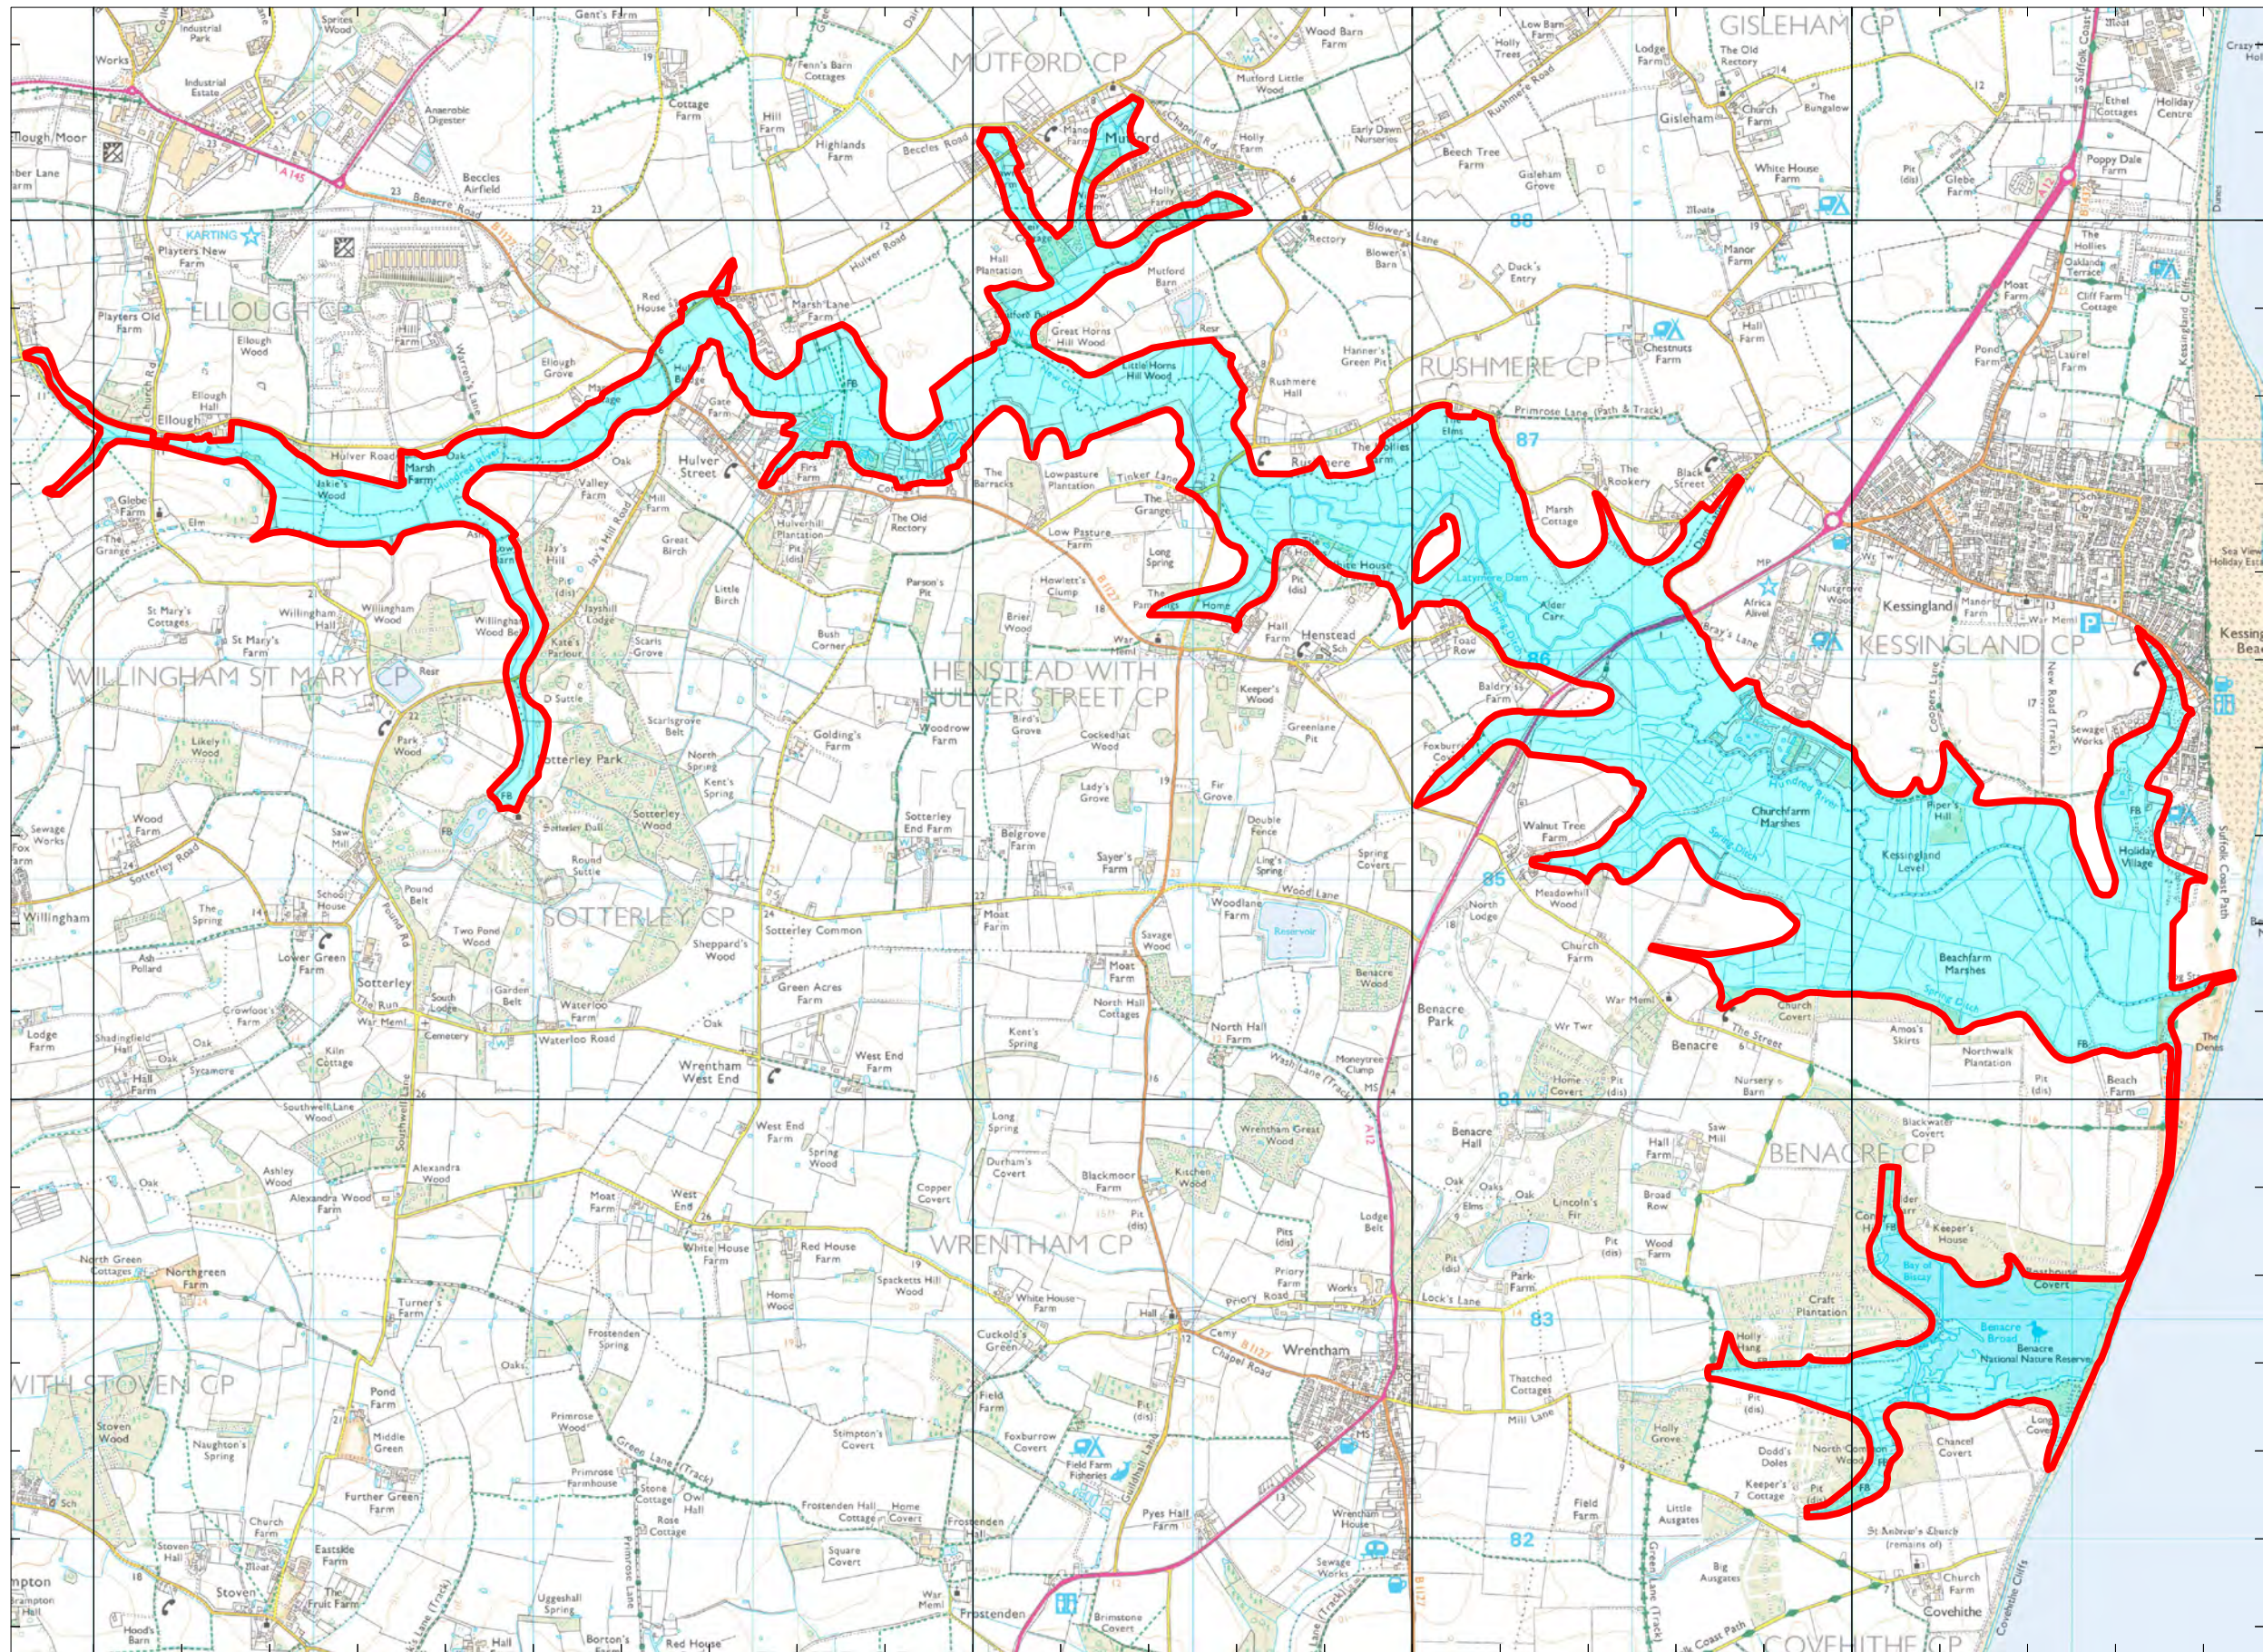

644000

648000

652000

Lothingland
Internal Drainage Board

LEGEND

- WLYLIDB Boards Boundary
- Lothingland Internal Drainage Board

KEY MAP

SCALE	SHEET NUMBER
BEST FIT	© Crown Copyright and database rights [2012]. All rights reserved OS licence number 100052639.
PLOT DATE	WLYLIDB
08/03/2022	
FILE NAME	WLYLIDB_History

288000

288000

284000

284000

644000

648000

652000