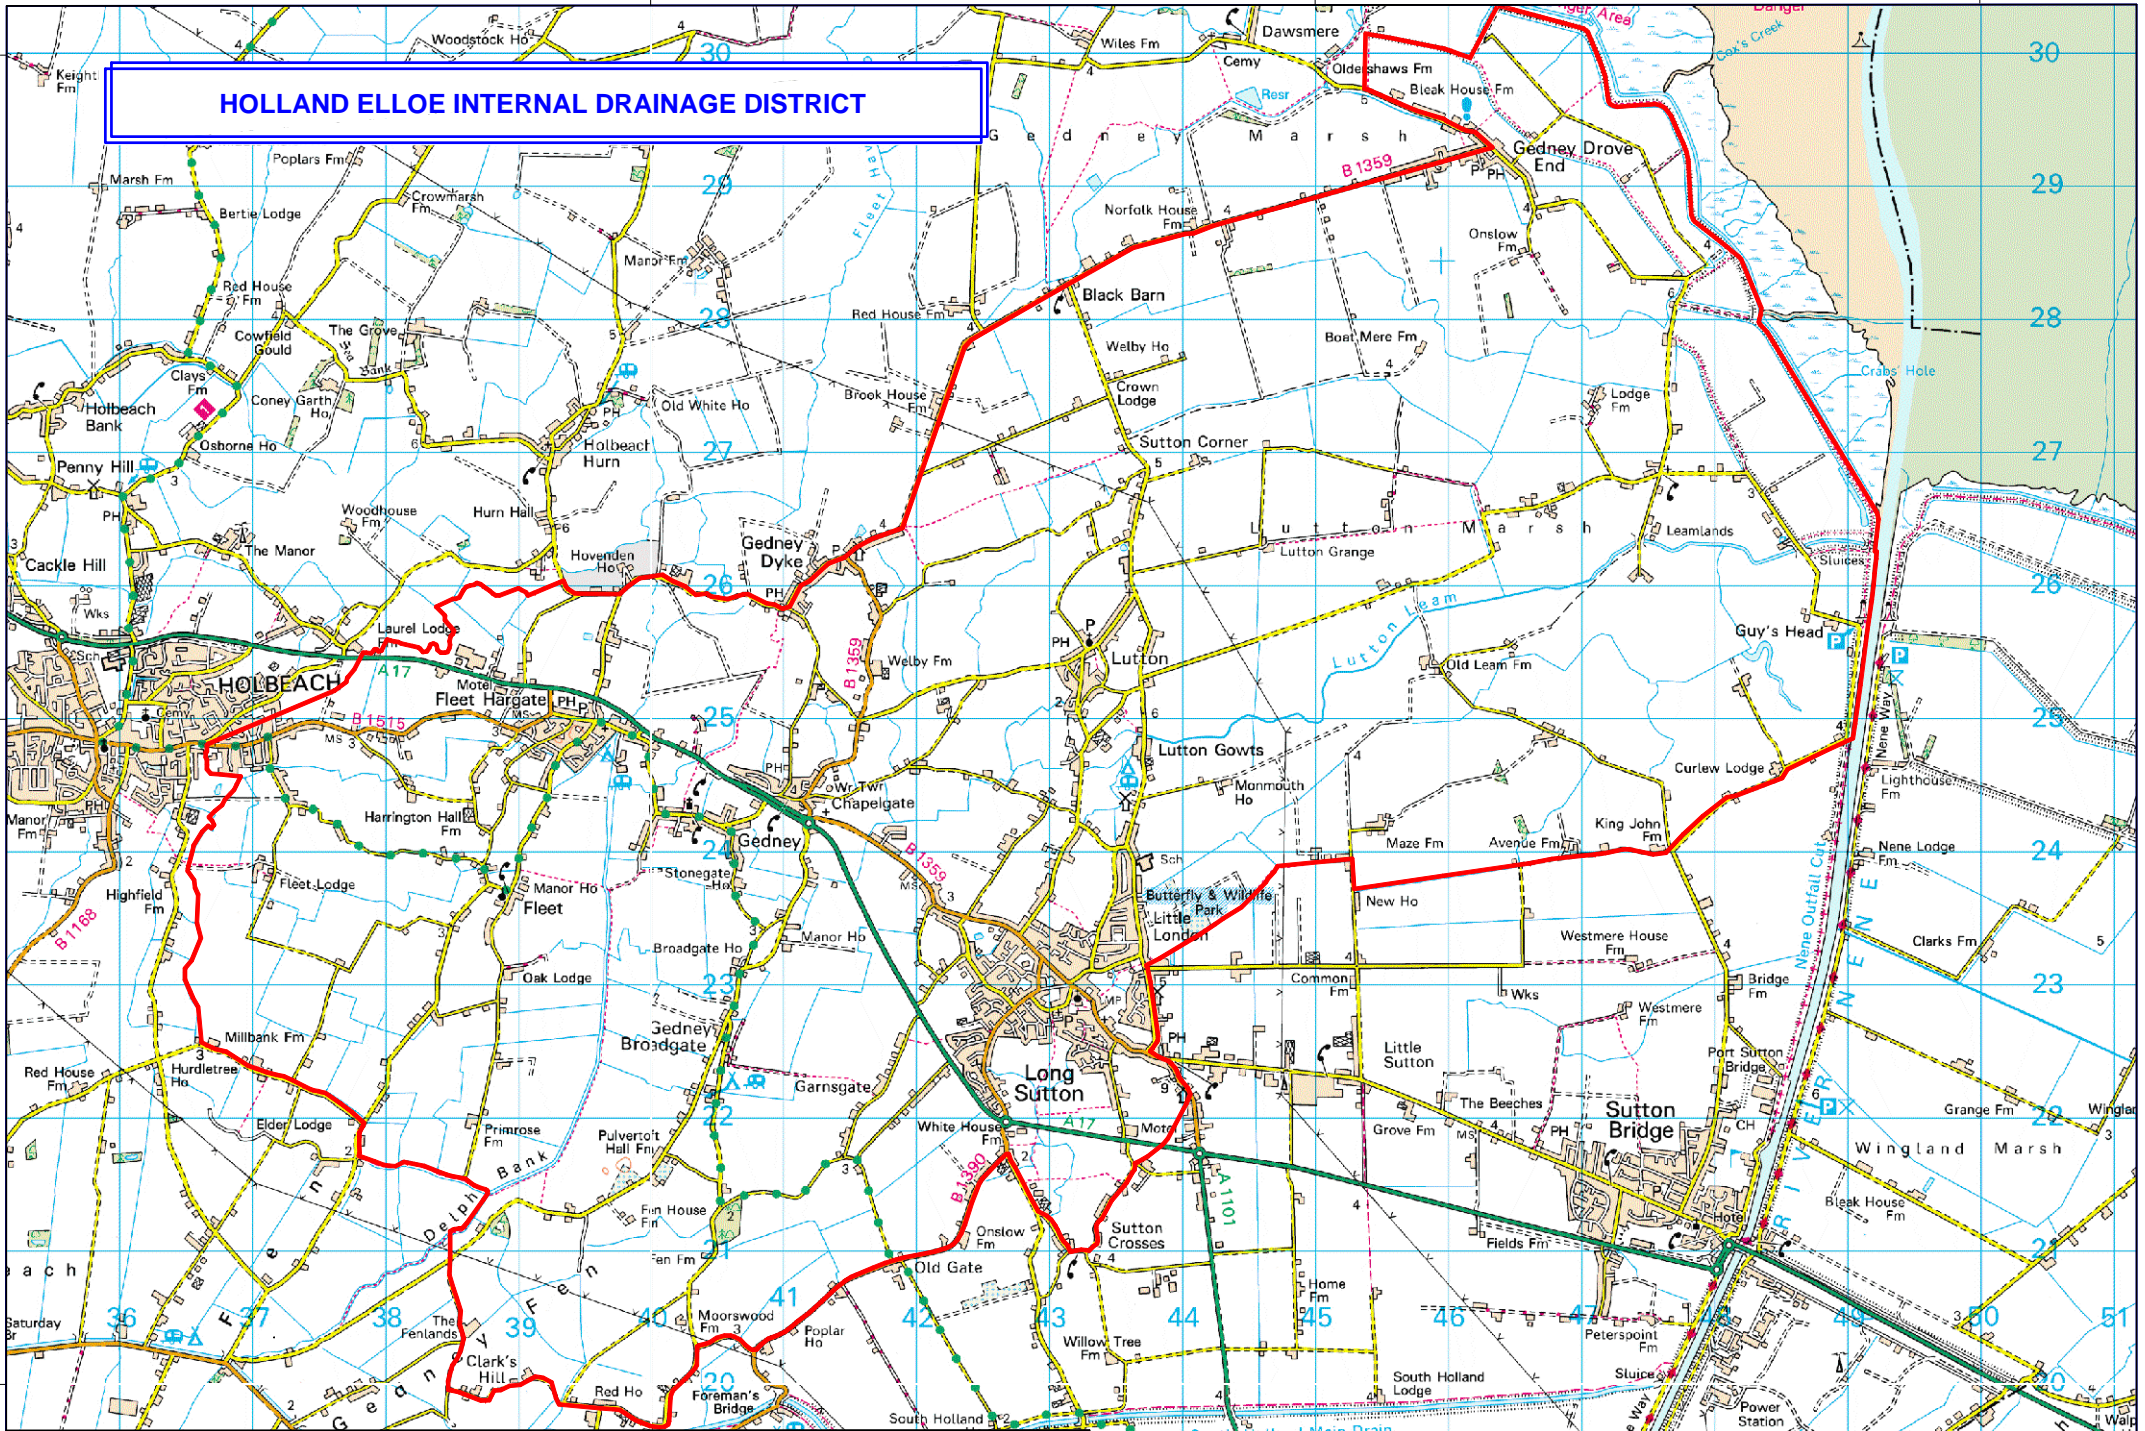

HOLLAND ELLOE INTERNAL DRAINAGE DISTRICT

Holland Elloe Internal Drainage Board

Key:

— IDB Boundary

0 0.5 1km