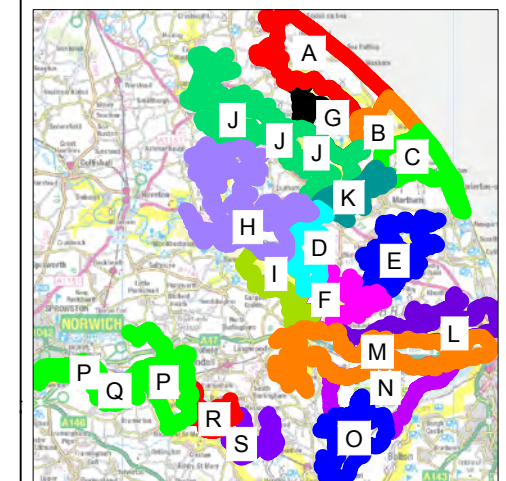

642000

J - Stalham

646000

642000

L - Runham

646000

Martham

LEGEND

— - Electoral District K

KEY MAP

SCALE	SHEET NUMBER
BEST FIT	© Crown Copyright and database rights [2012]. All rights reserved OS licence number 100052704.
PLOT DATE	K
04/09/2015	
FILE NAME	
Electoral_Bnd_BIDB.dwg	