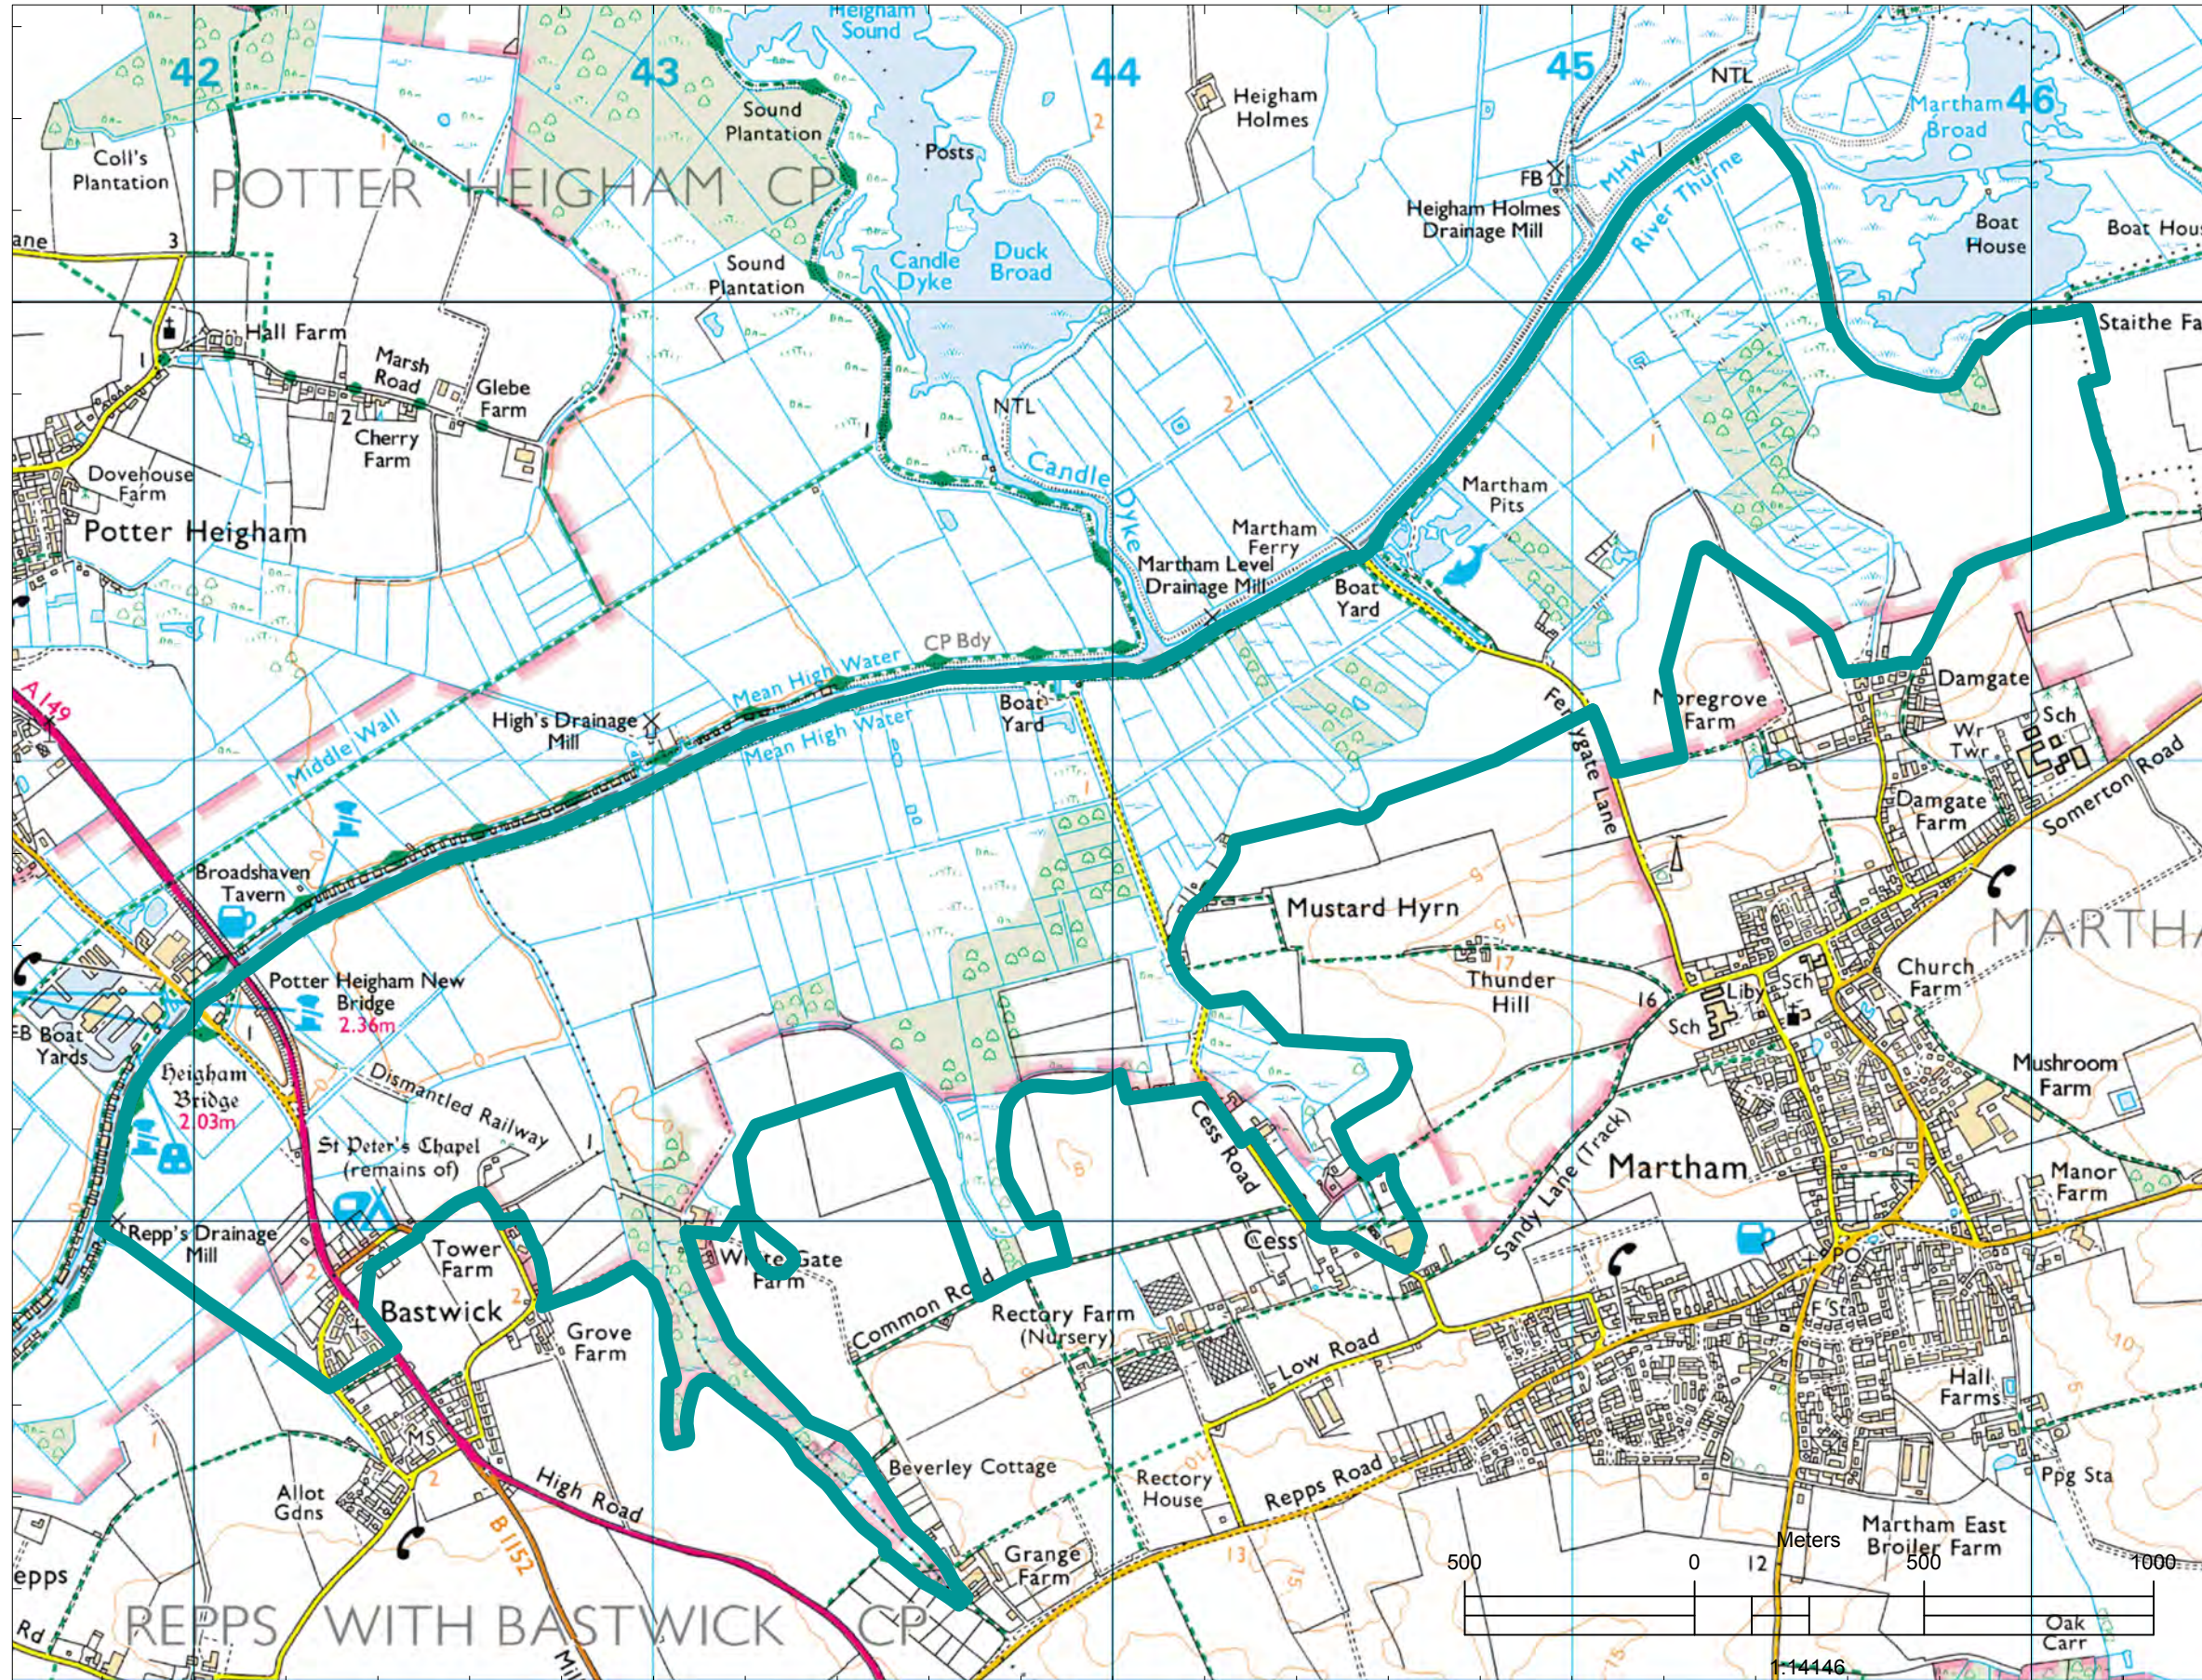

642000

J - Stalham

646000

642000

L - Runham

646000

Martham

LEGEND

— - Electoral District K

KEY MAP

SCALE	SHEET NUMBER
BEST FIT	© Crown Copyright and database rights [2012]. All rights reserved OS licence number 100052704.
PLOT DATE	K
04/09/2015	
FILE NAME	
Electoral_Bnd_BIDB.dwg	