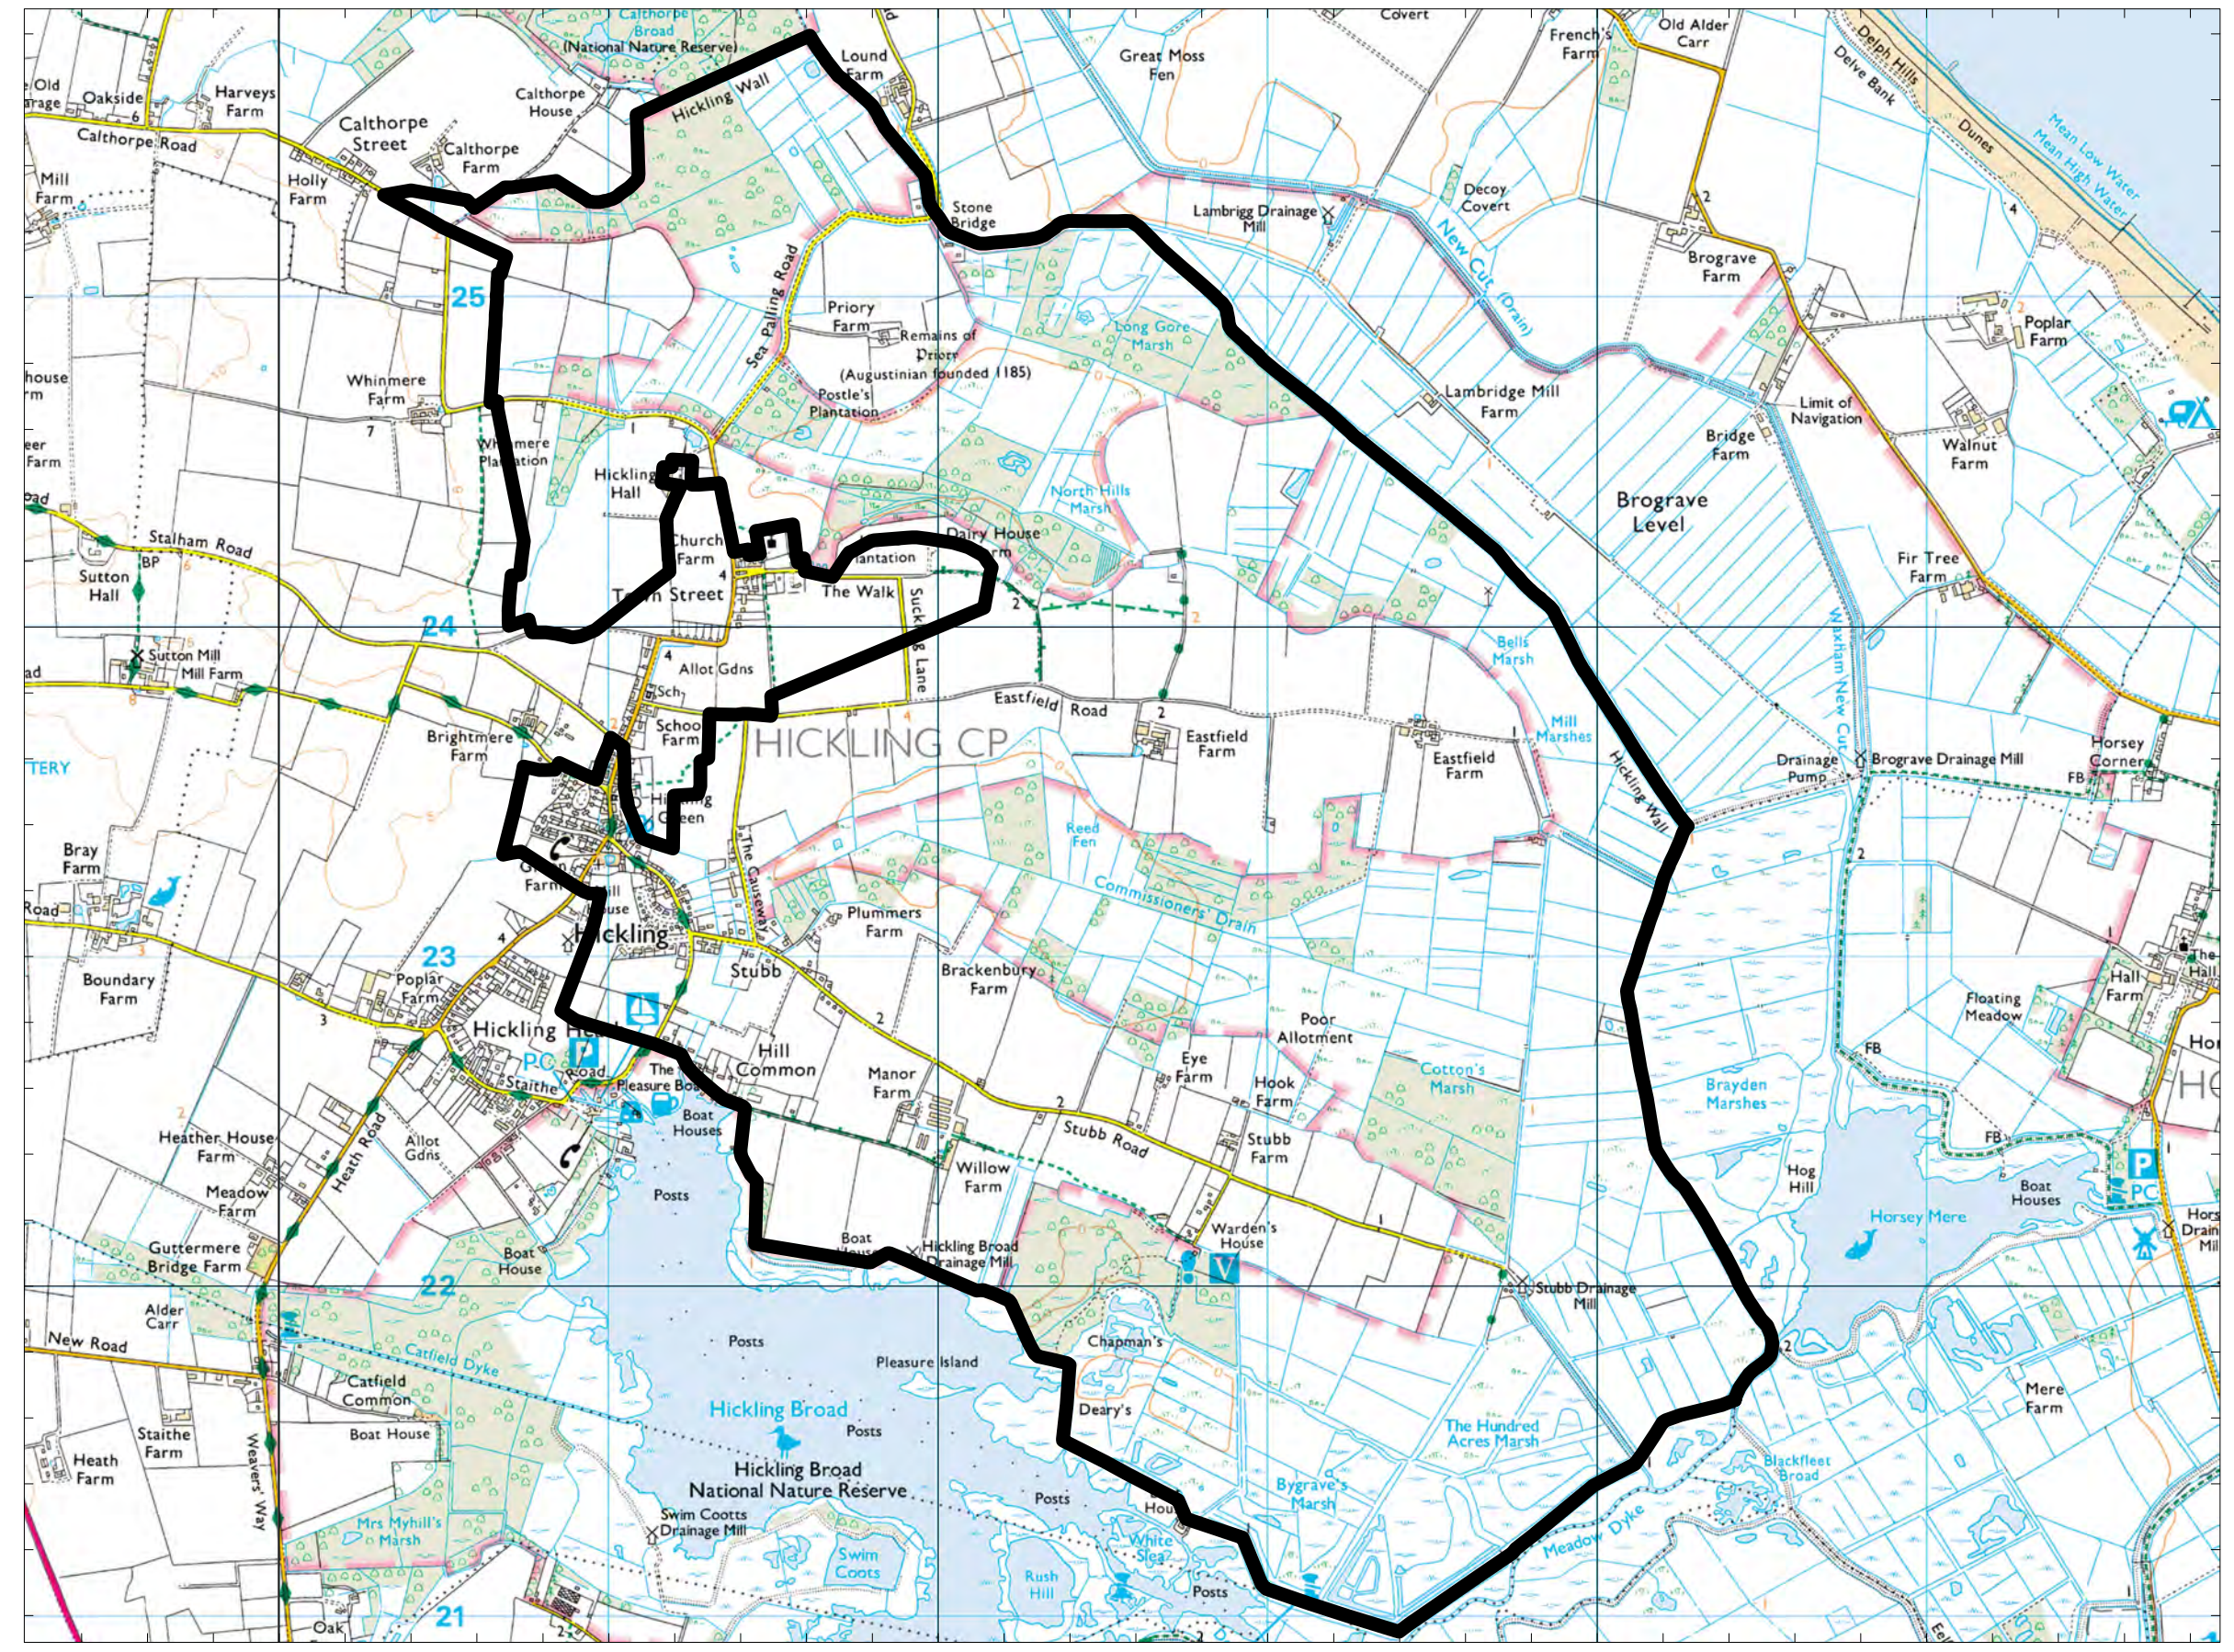

A - Happisburgh

640000

642000

644000

J - Stalham

B - Horsey

324000

324000

322000

322000

640000

642000

644000

J - Stalham

Hickling

LEGEND

— - Electoral District G

KEY MAP

SCALE	SHEET NUMBER
BEST FIT	G
PLOT DATE	
07/09/2015	
FILE NAME	
Electoral_Bnd_BIDB.dwg	

© Crown Copyright and database rights [2012]. All rights reserved OS licence number 100052704.