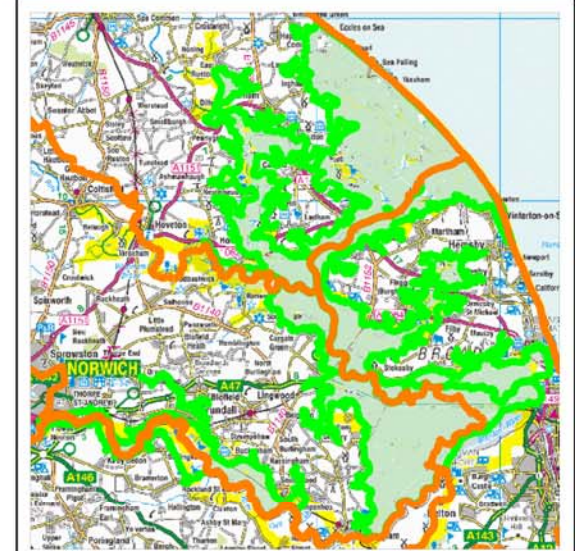

BILLING: DRAINAGE RATE & SPECIAL LEVY AREAS

LEGEND

- IDB Boundary
- Agricultural Land &/or Buildings
- Other Land - special levies paid by constituent councils
- District / Borough Council Boundaries

KEY MAP

Crown Copyright & Database rights [2012]. All rights reserved OS licence number 100052704

SCALE	SHEET NUMBER
BEST FIT	INDEX
PLOT DATE	
8/3/2013	
FILE NAME	
BIDB_Index	