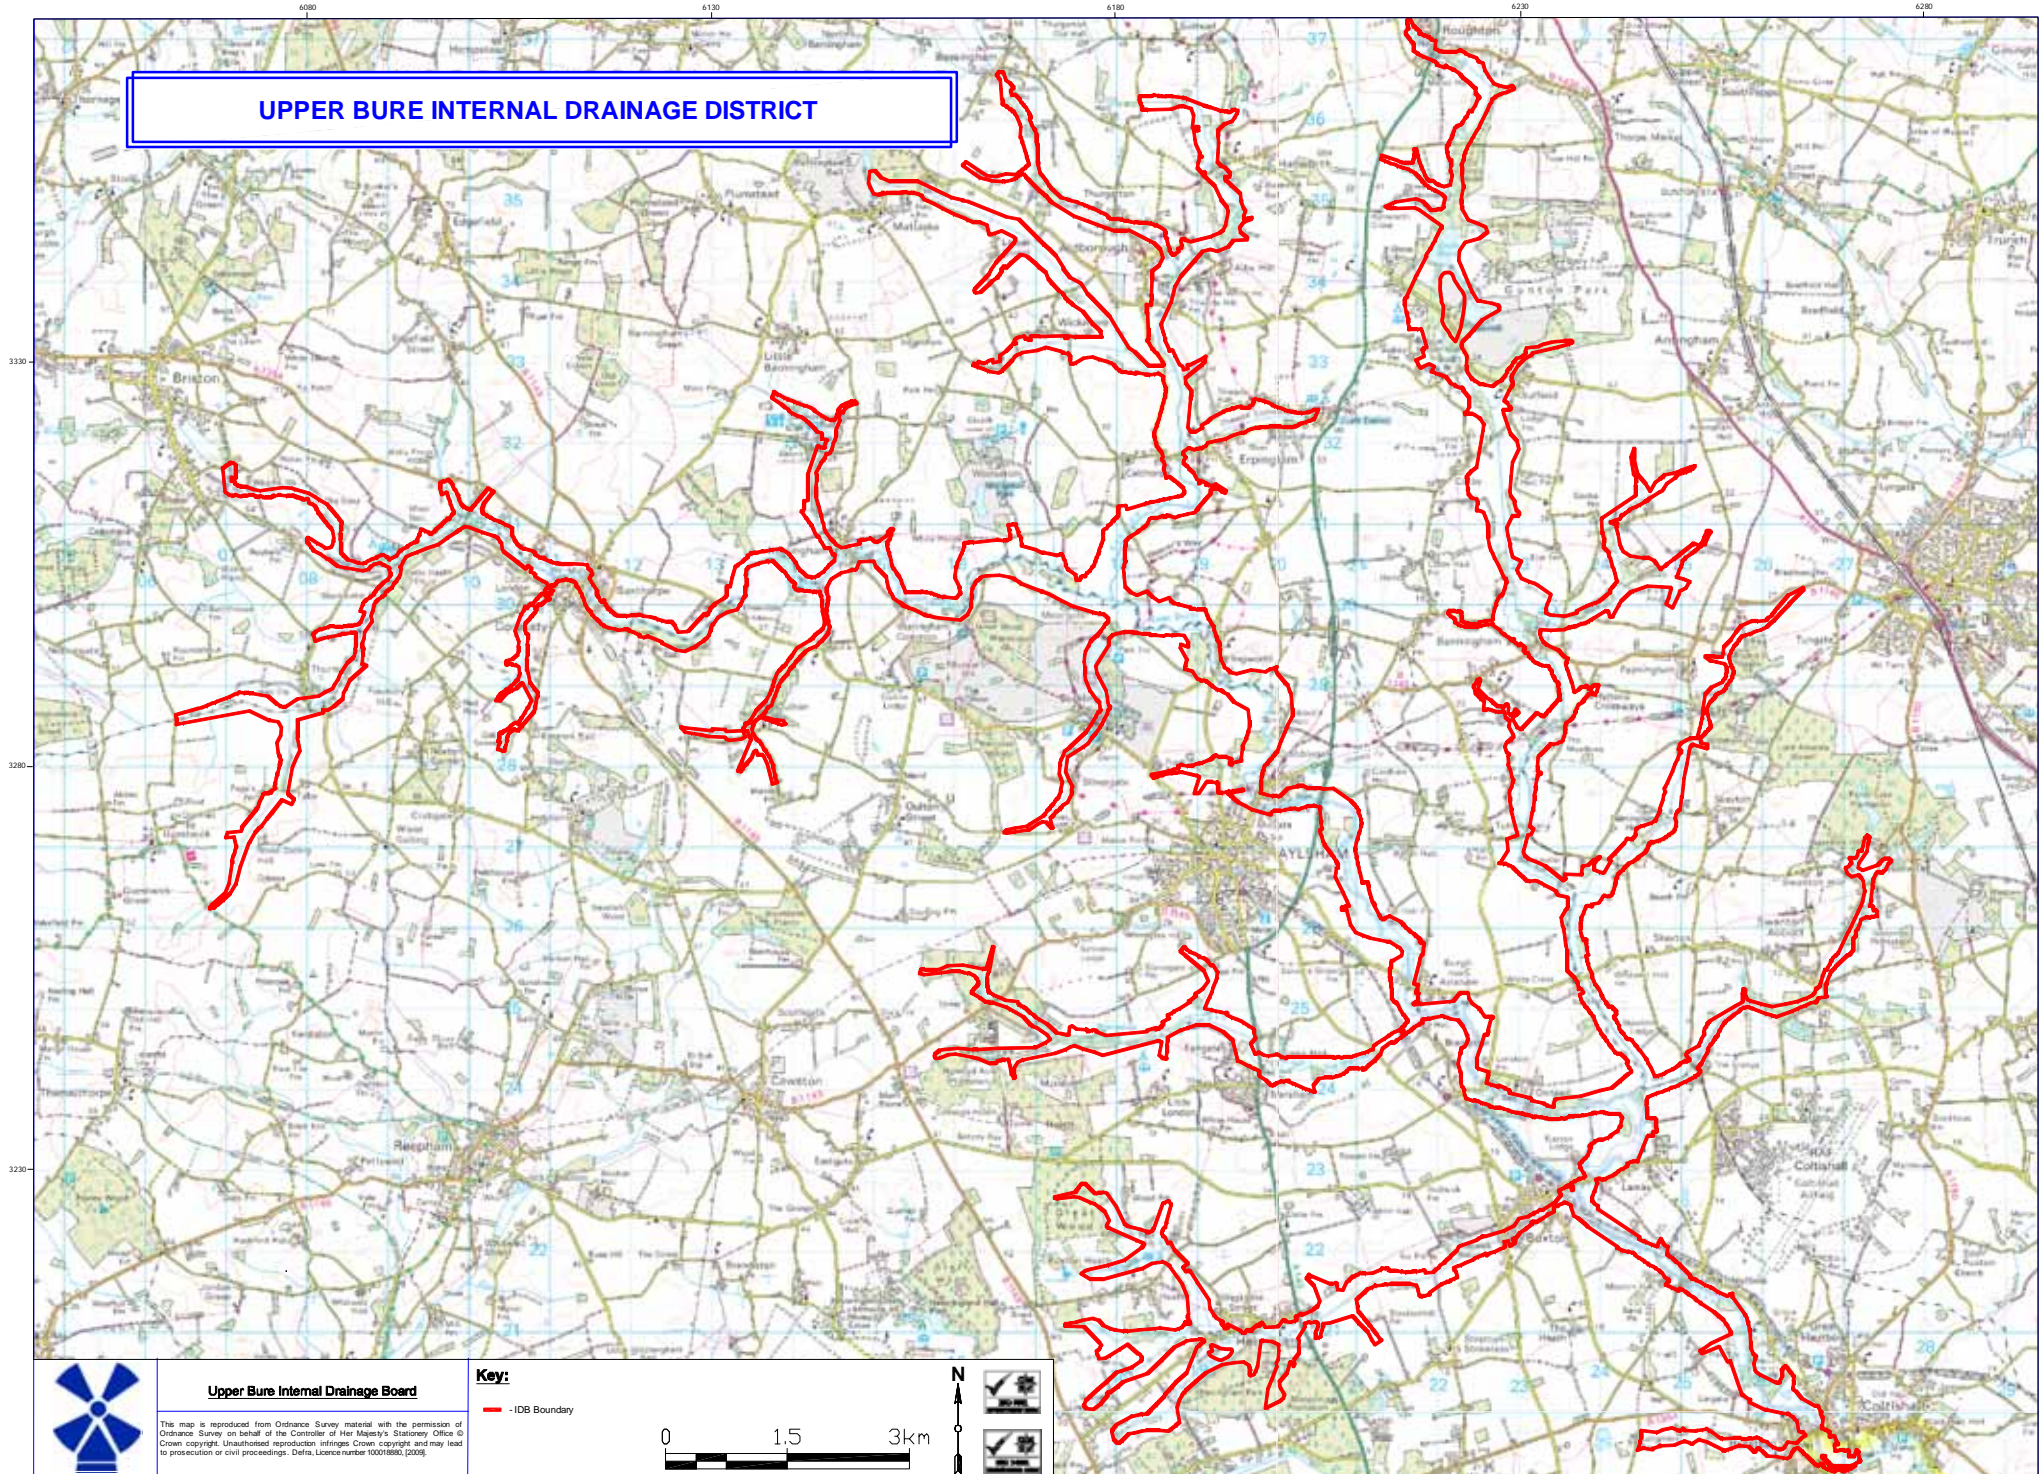

UPPER BURE INTERNAL DRAINAGE DISTRICT

Upper Bure Internal Drainage Board

Key:

— IDB Boundary