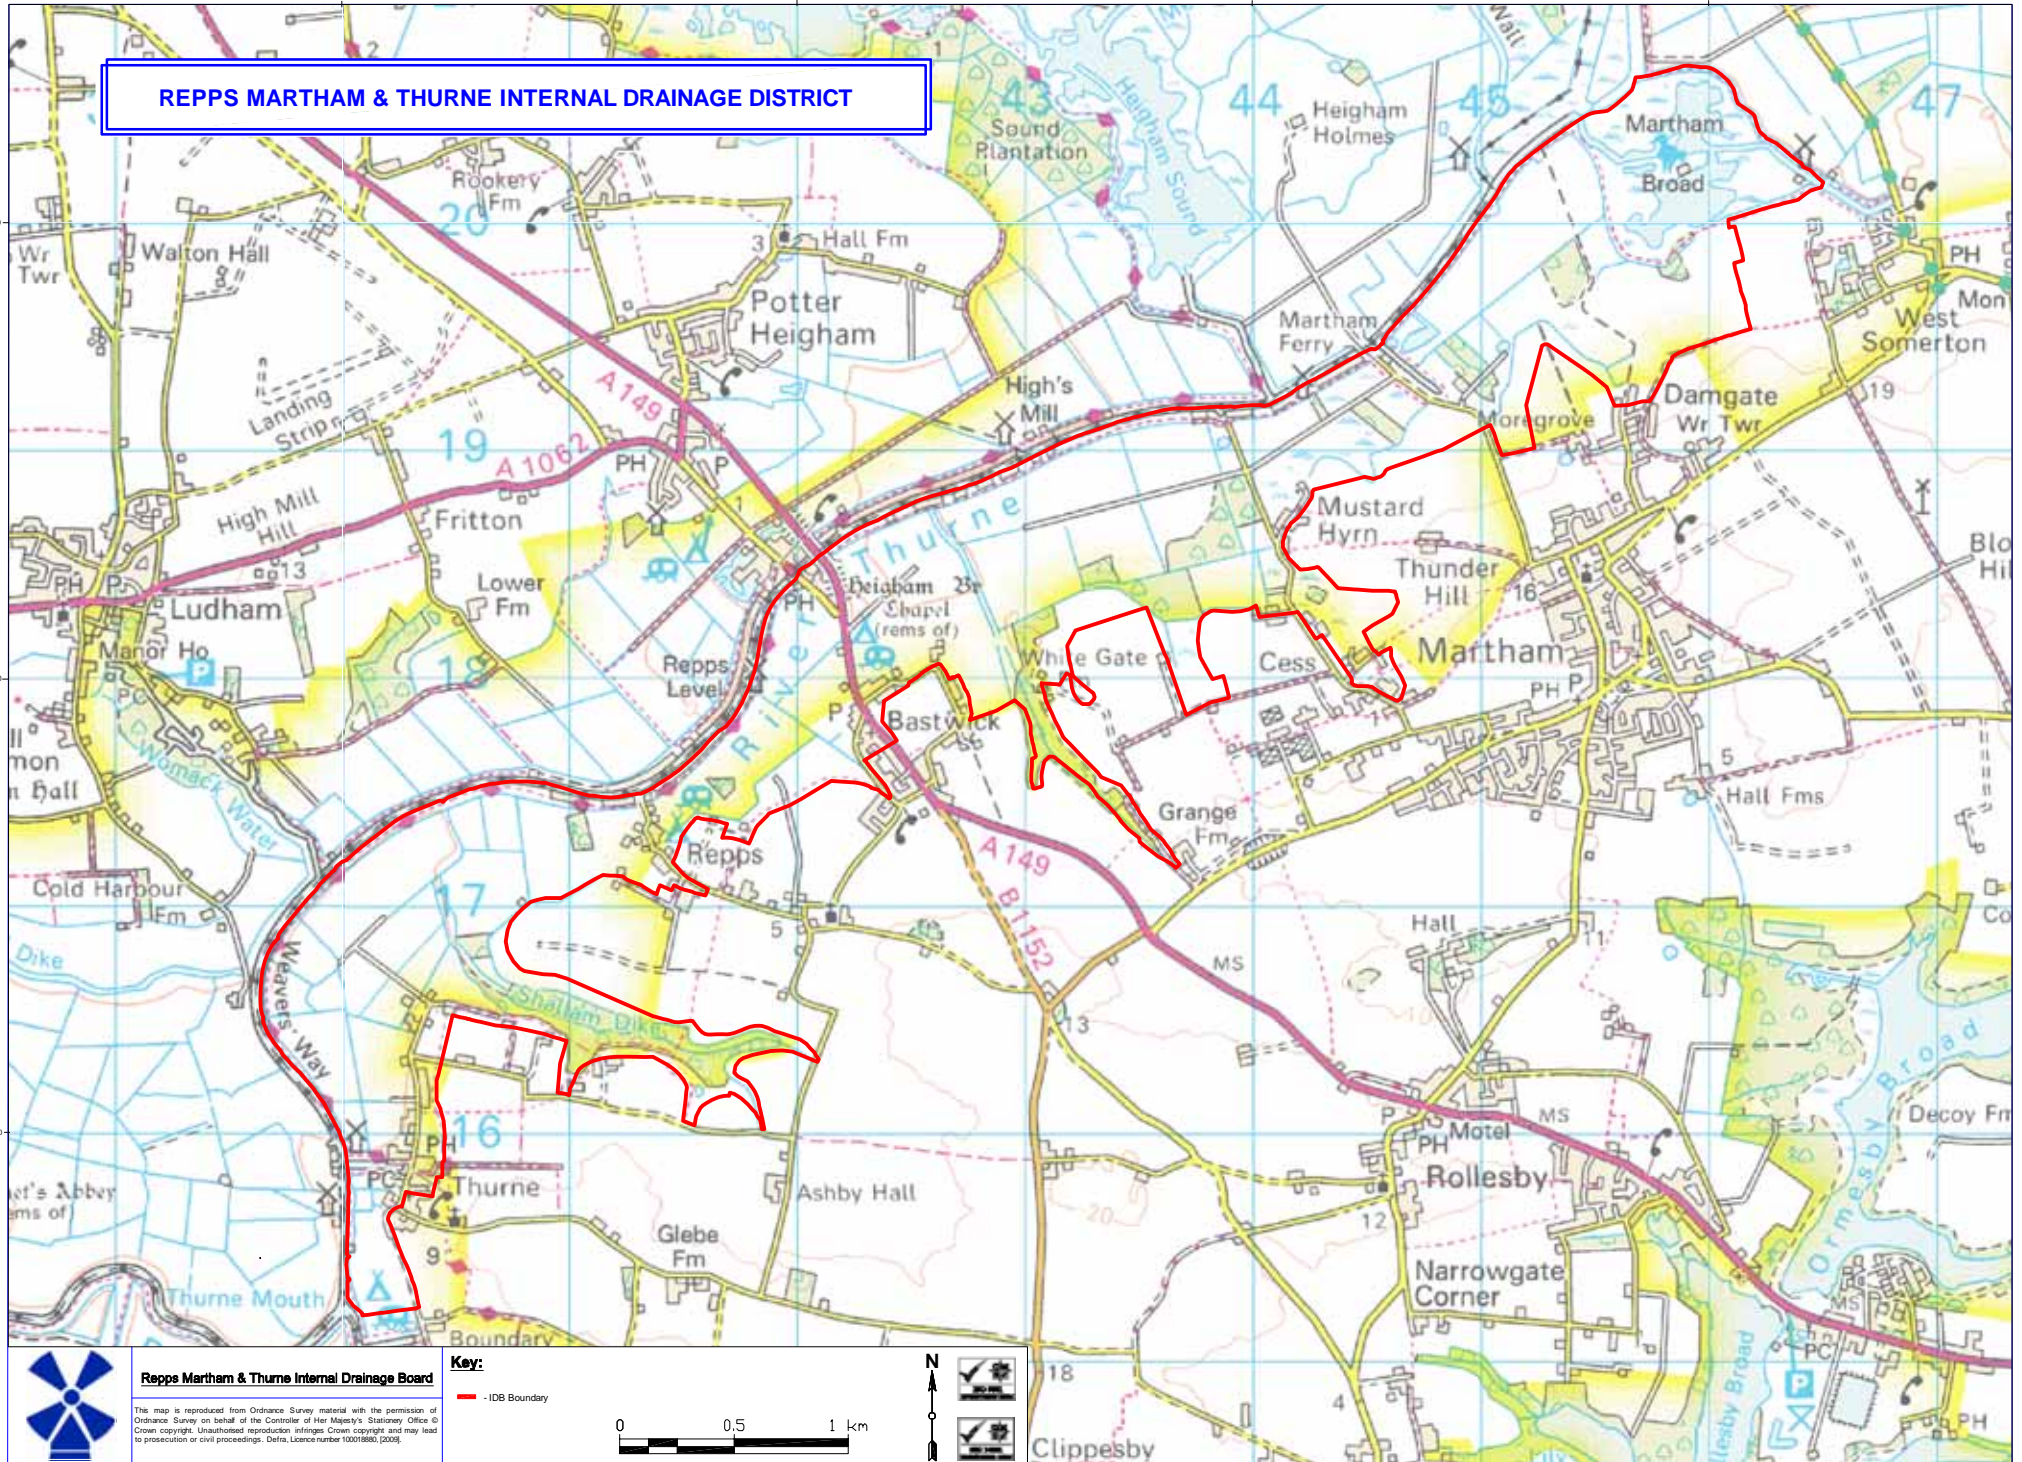

REPPS MARTHAM & THURNE INTERNAL DRAINAGE DISTRICT

Key:

— IDB Boundary