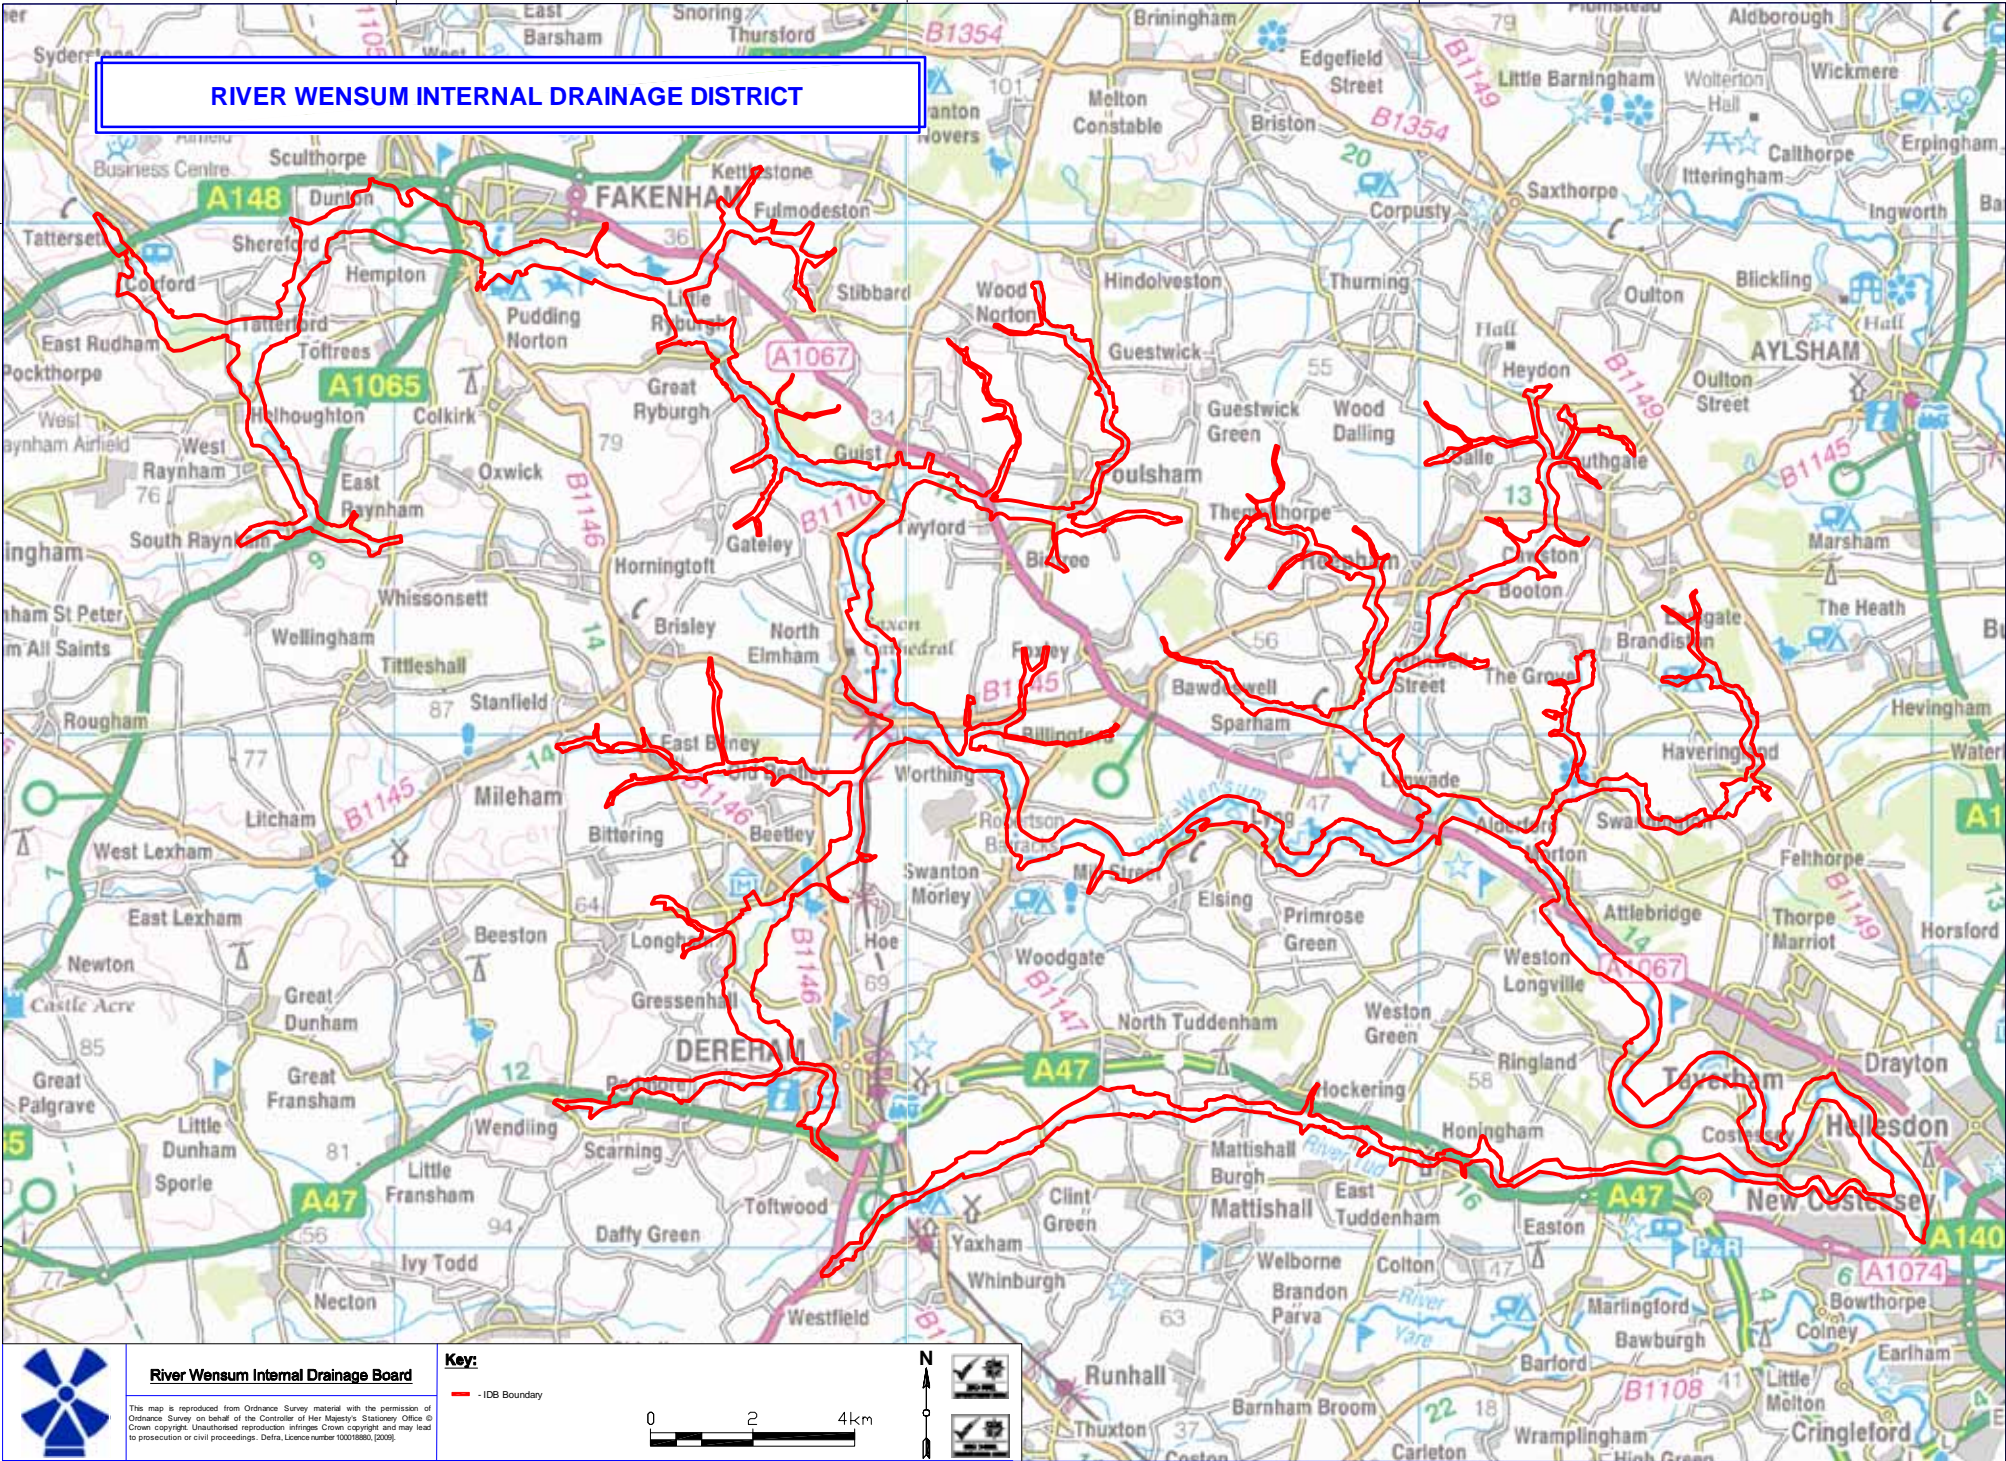

RIVER WENSUM INTERNAL DRAINAGE DISTRICT

River Wensum Internal Drainage Board

Key:

— IDD Boundary