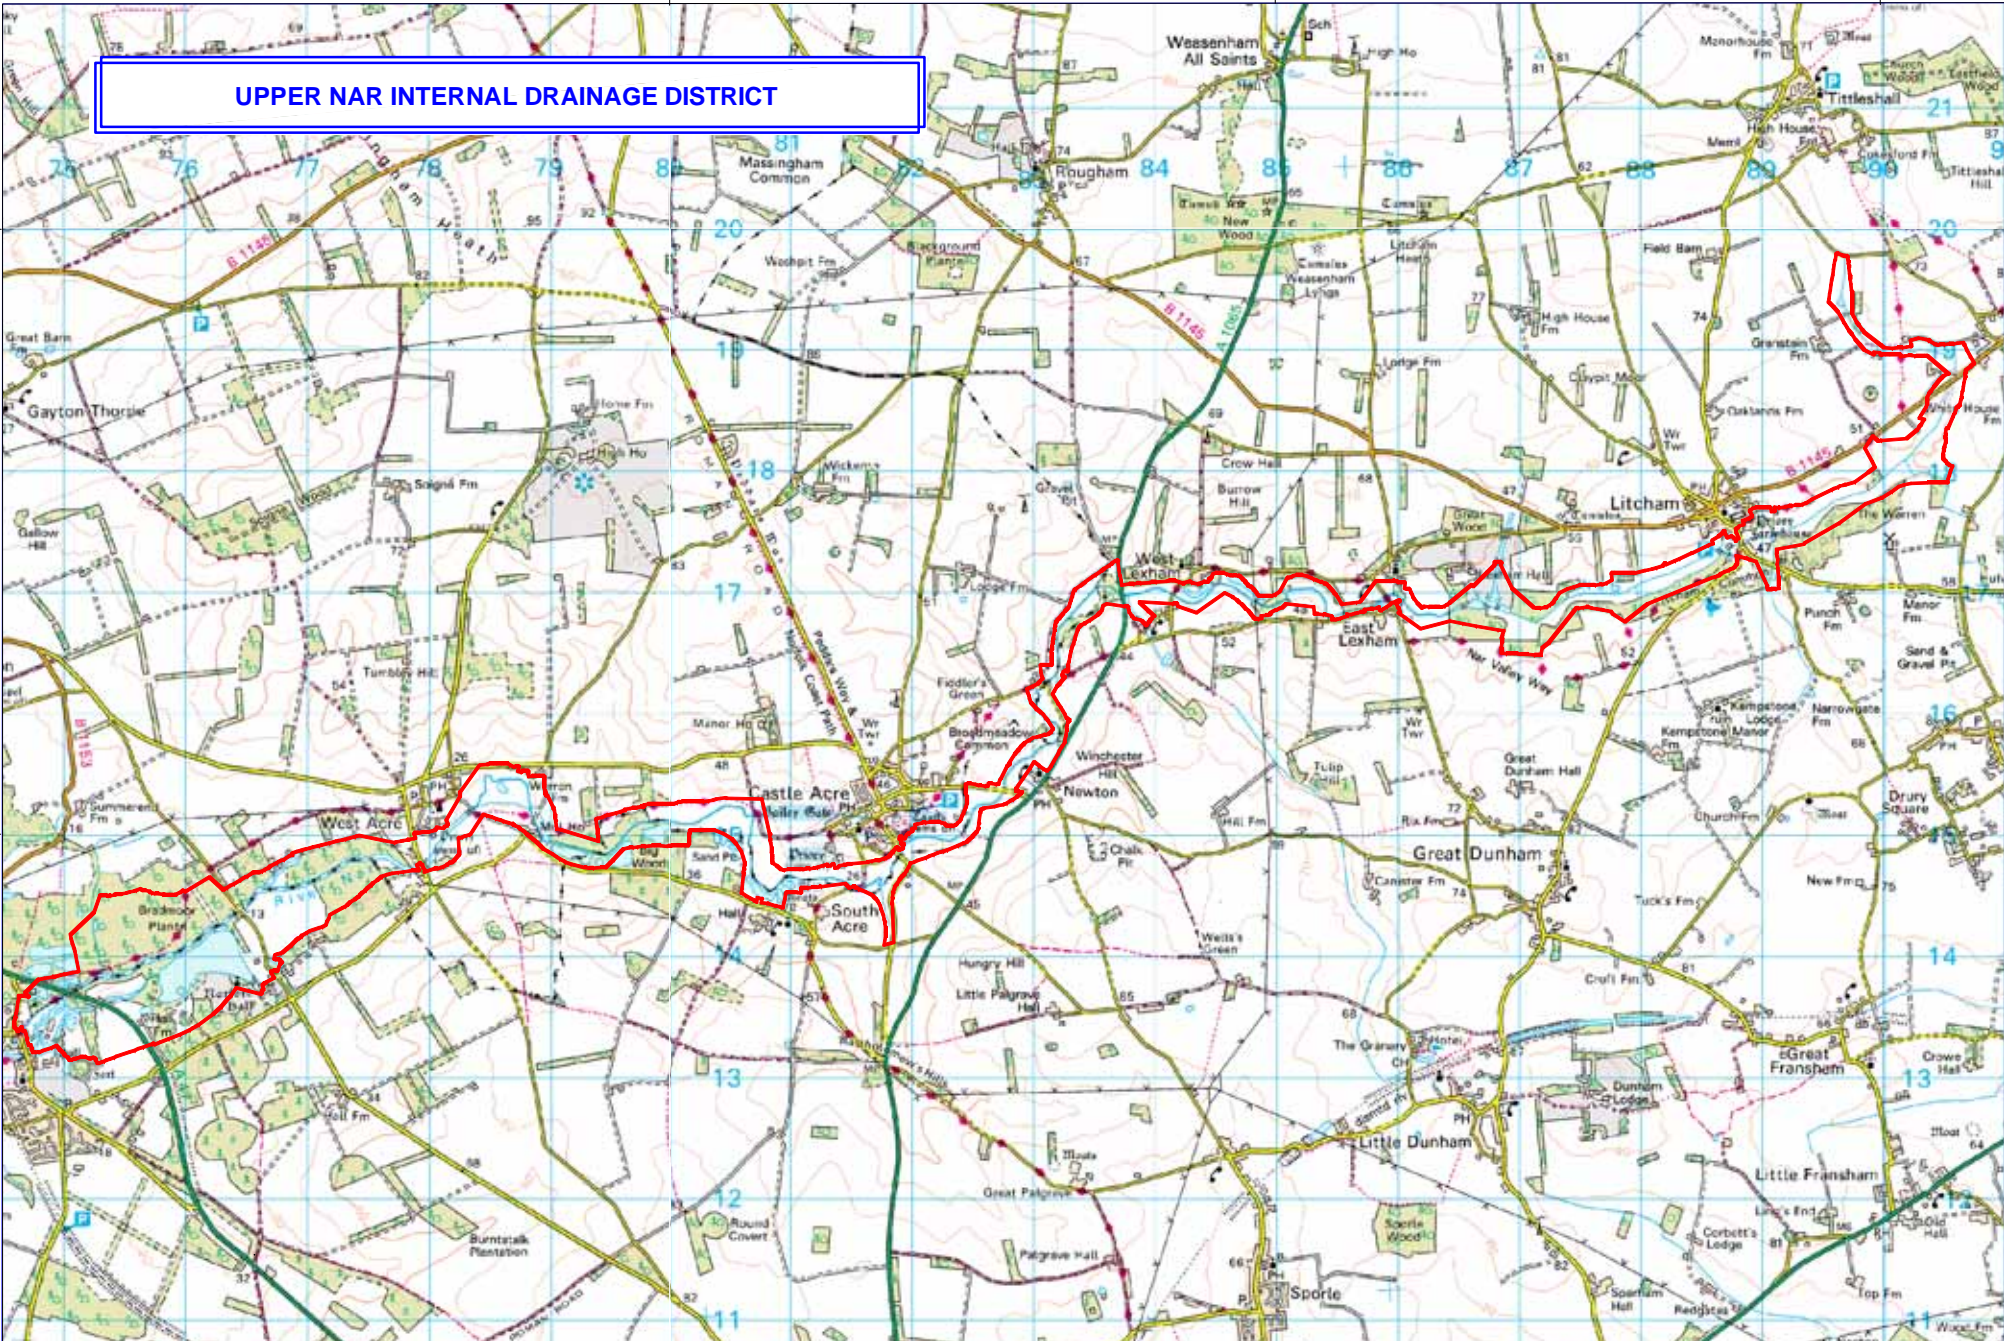

UPPER NAR INTERNAL DRAINAGE DISTRICT

Upper Nar Internal Drainage Board

Key:

— IDB Boundary

0 1 2 km