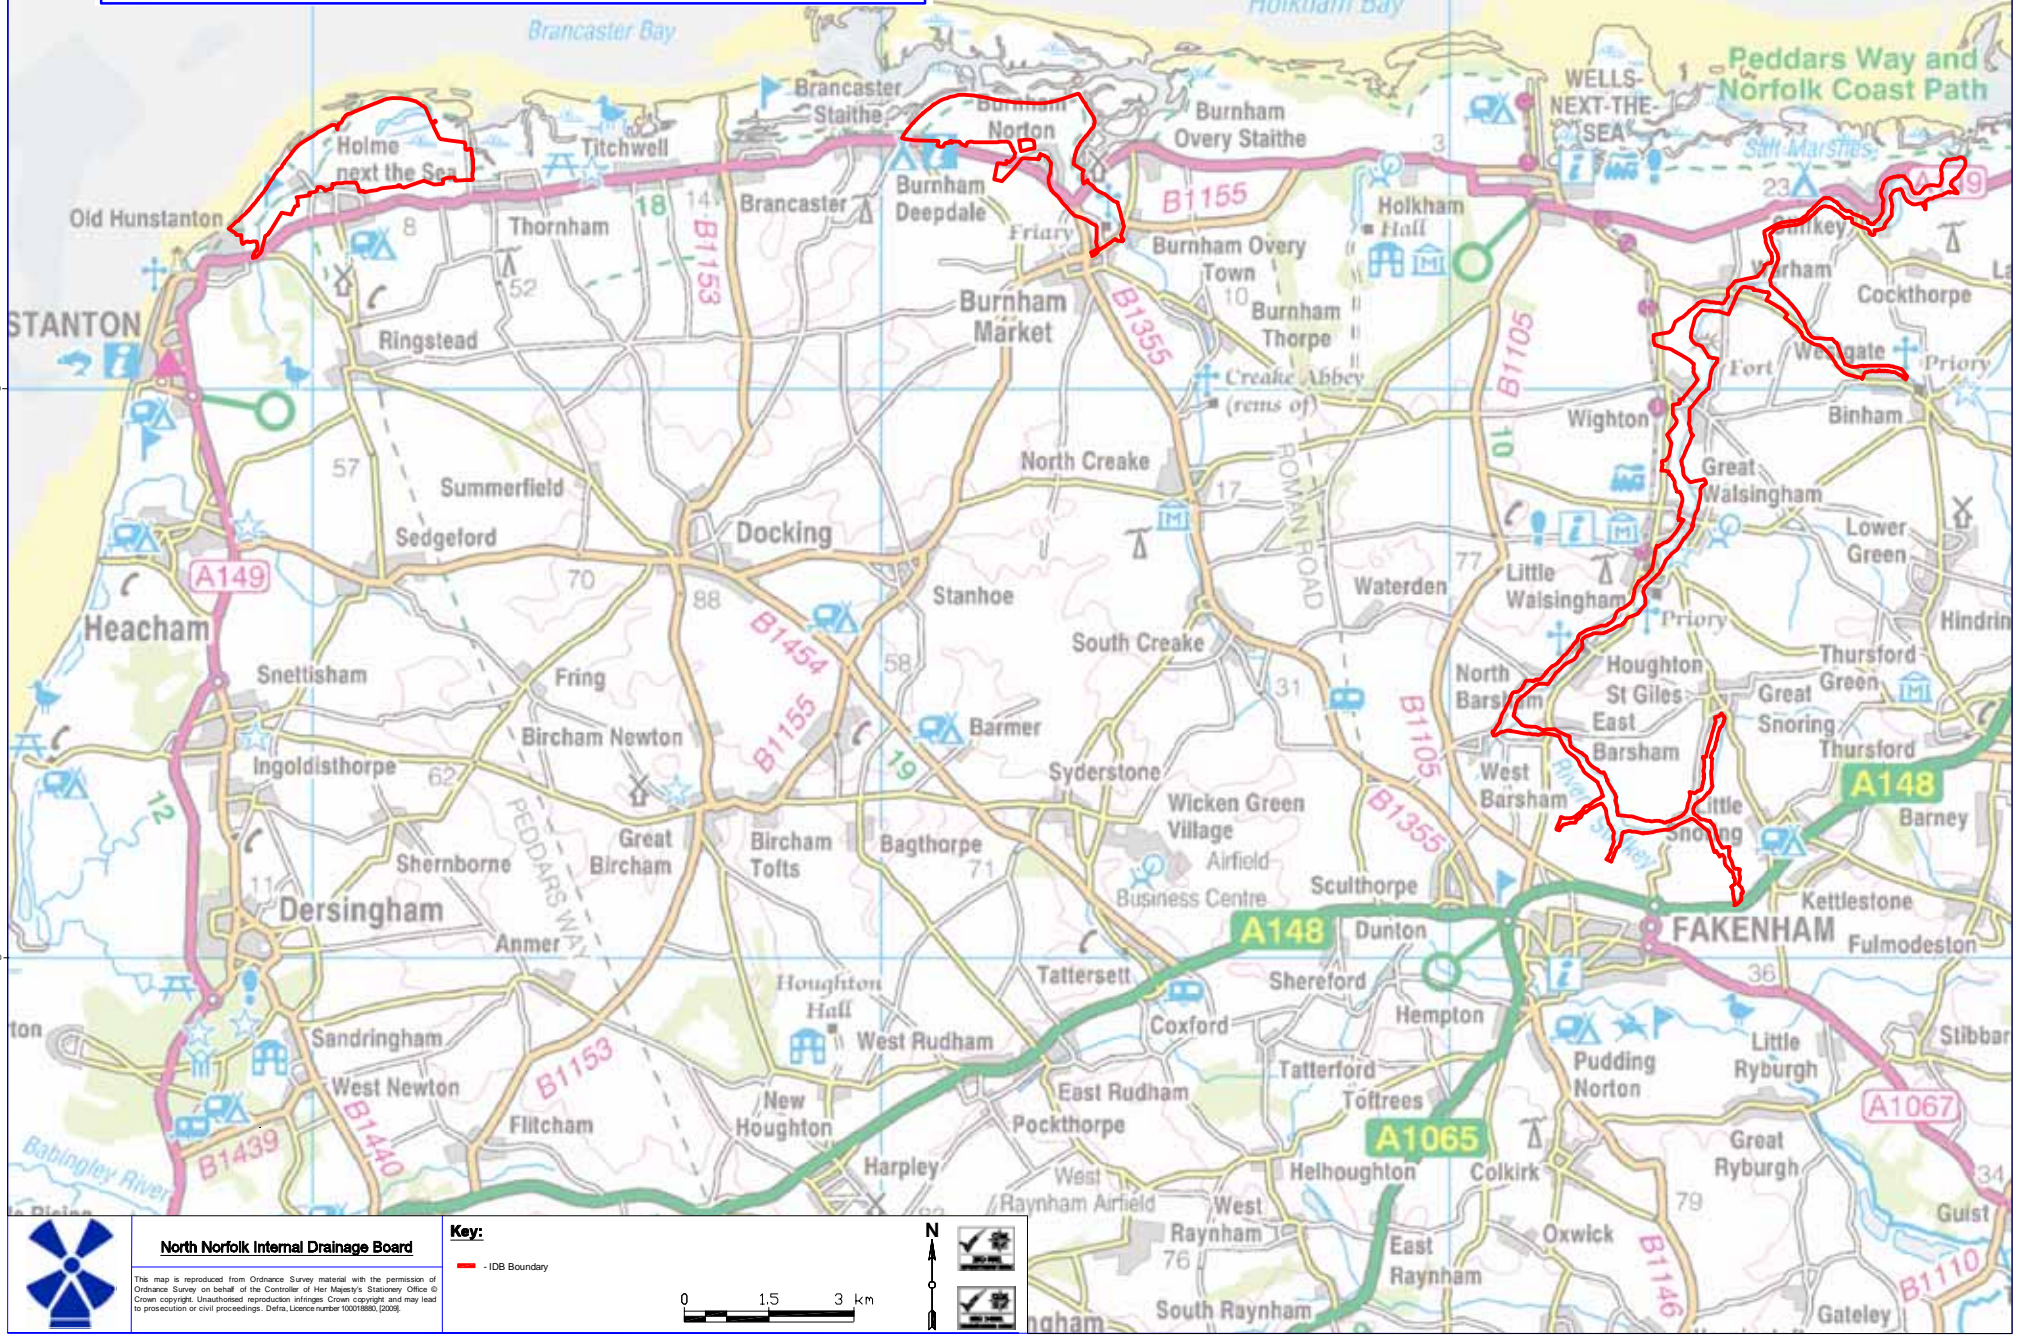

NORTH NORFOLK INTERNAL DRAINAGE DISTRICT

North Norfolk Internal Drainage Board

Key:

— IDB Boundary

0 1.5 3 km