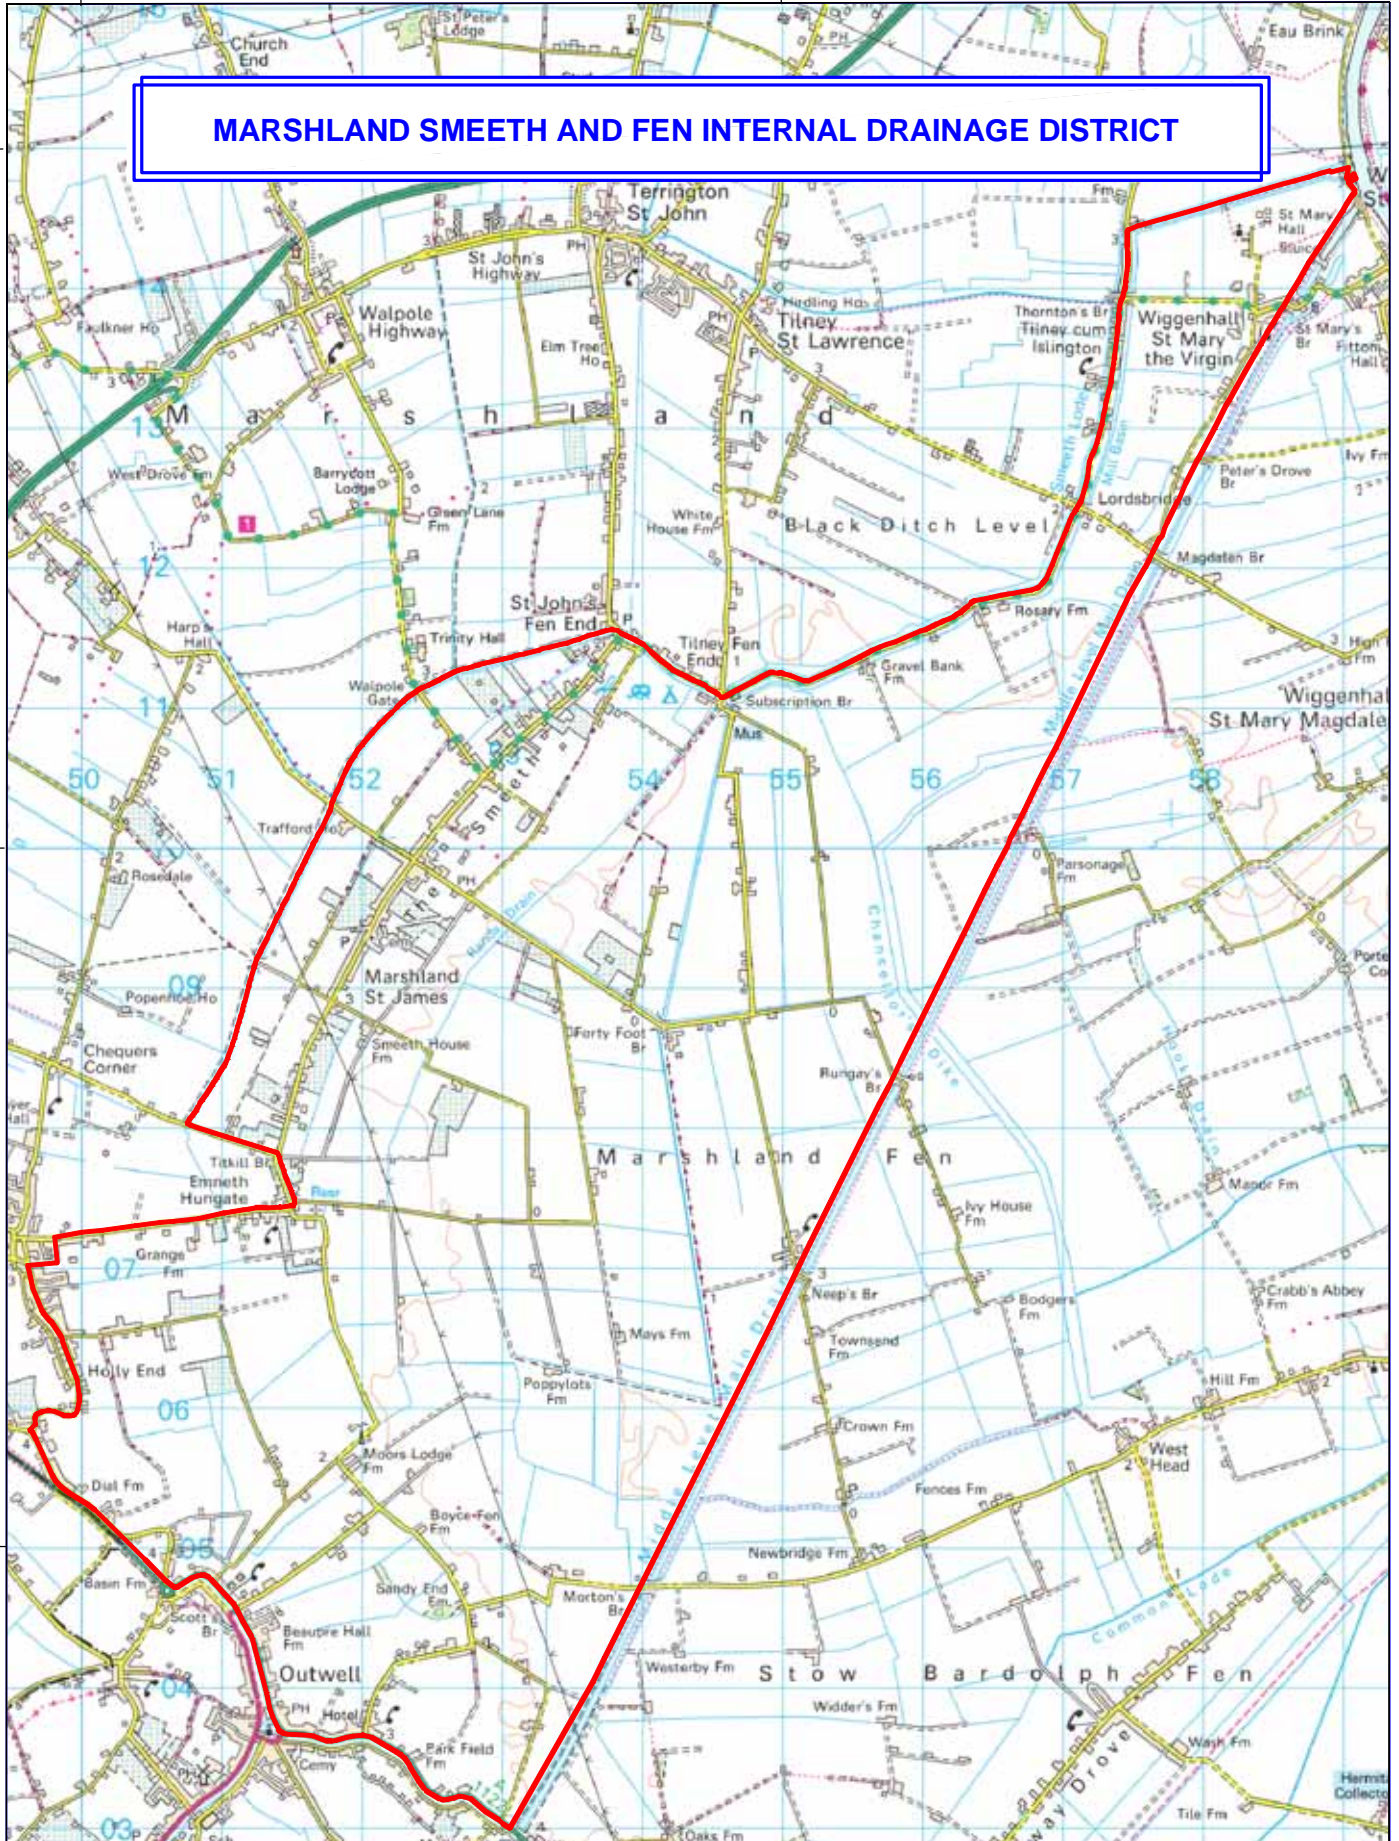

MARSHLAND SMEETH AND FEN INTERNAL DRAINAGE DISTRICT

Marshland, Fen and Stow Bardolph Internal Drainage Board

Key:

— - IDB Boundary