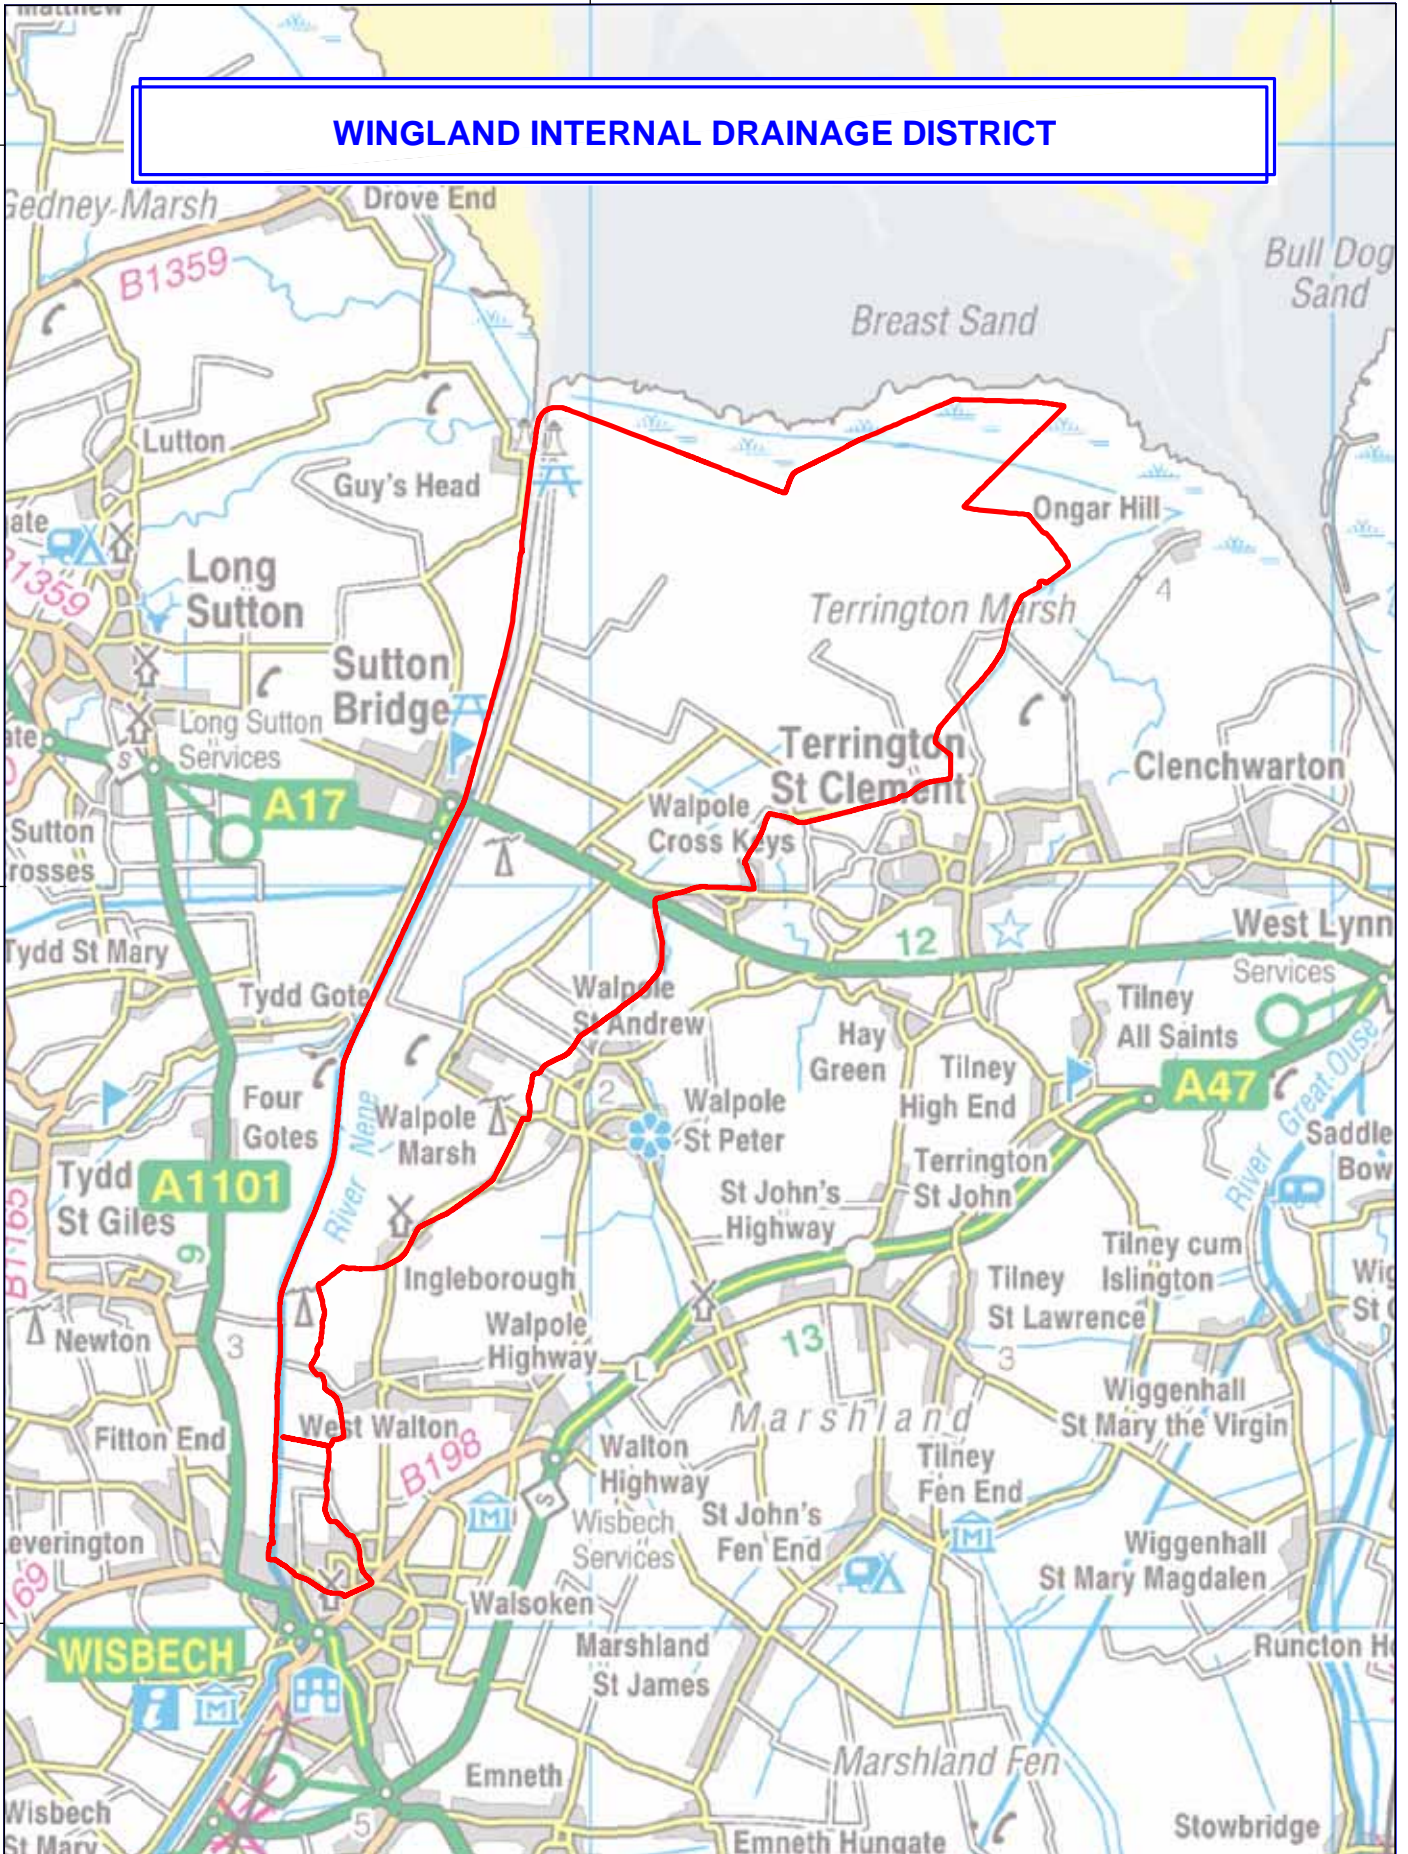

WINGLAND INTERNAL DRAINAGE DISTRICT

Wingland Internal Drainage Board

Key:

— IDB Boundary