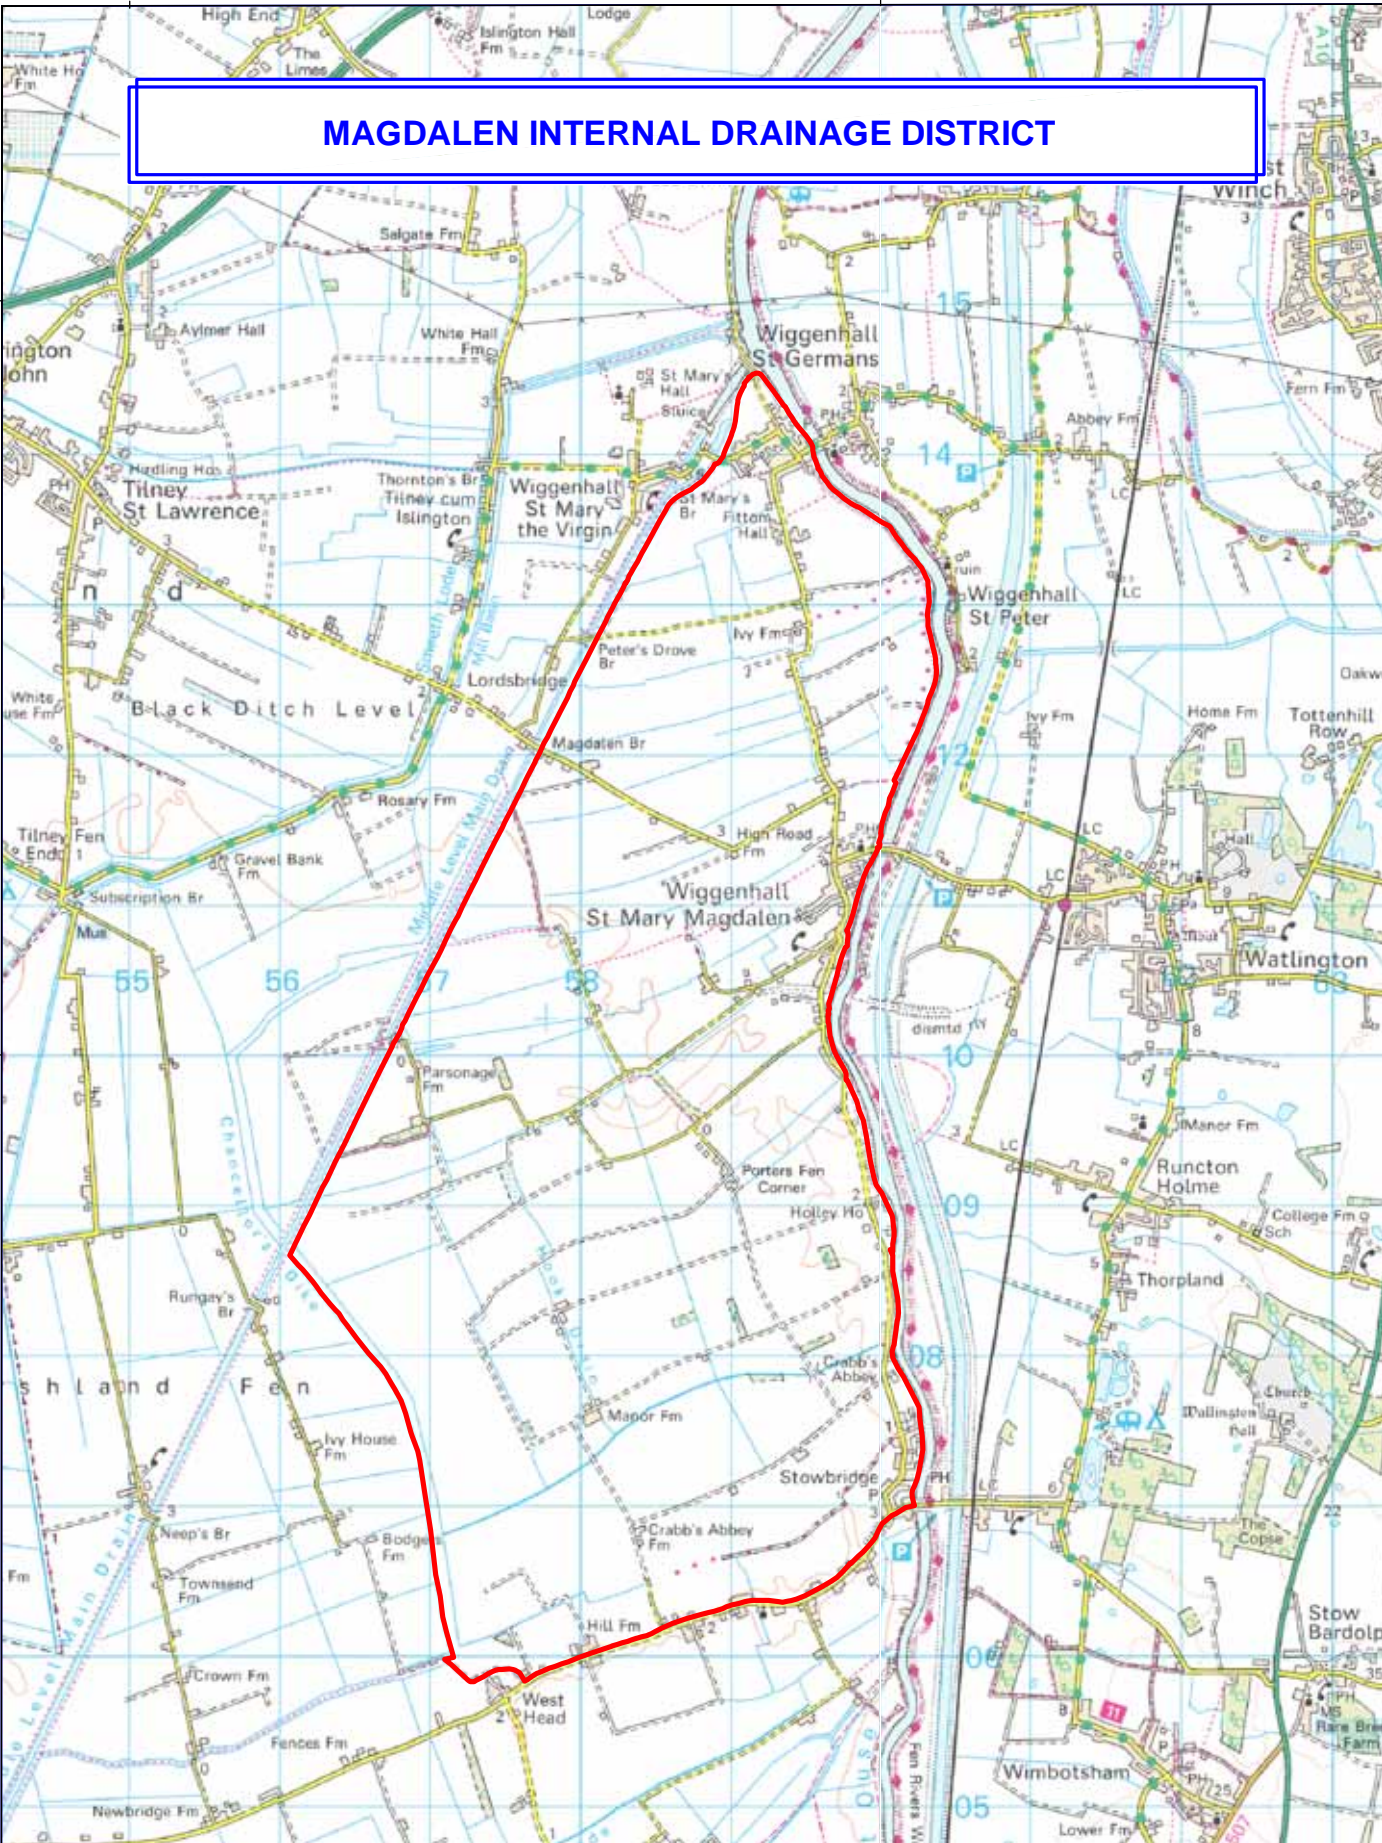

MAGDALEN INTERNAL DRAINAGE DISTRICT

Magdalen Internal Drainage Board

This map is reproduced from Ordnance Survey material with the permission of Ordnance Survey on behalf of the Controller of Her Majesty's Stationery Office © Crown copyright. Unauthorised reproduction infringes Crown copyright and may lead to prosecution or civil proceedings. Defra, Licence number 100018880, [2009].

Key:
— - IDB Boundary

N

NO SIGN
 UNDESIRABLE SIGN