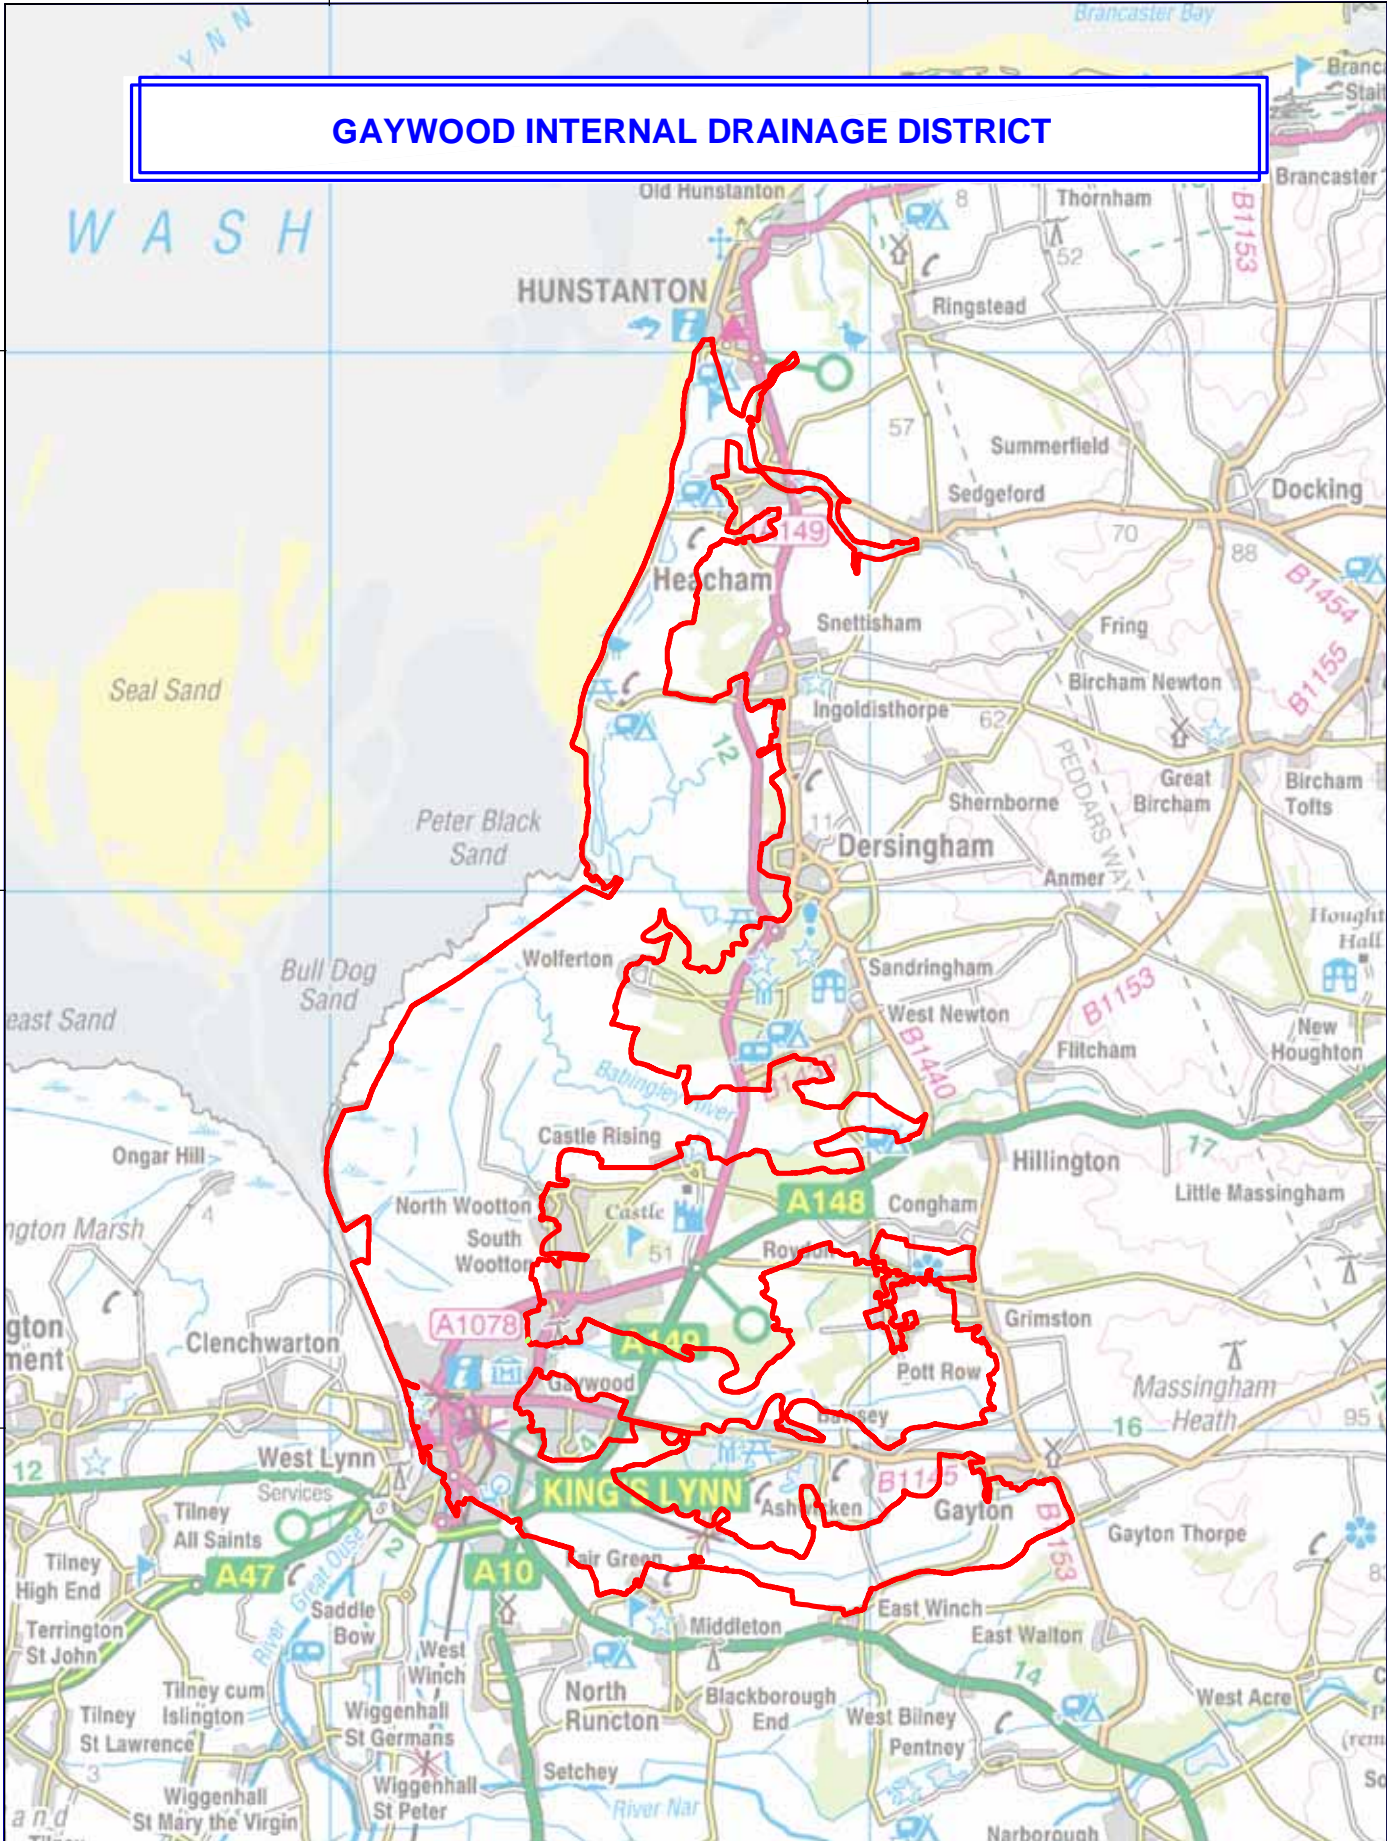

GAYWOOD INTERNAL DRAINAGE DISTRICT

Gaywood Internal Drainage Board

Key:

— IDB Boundary