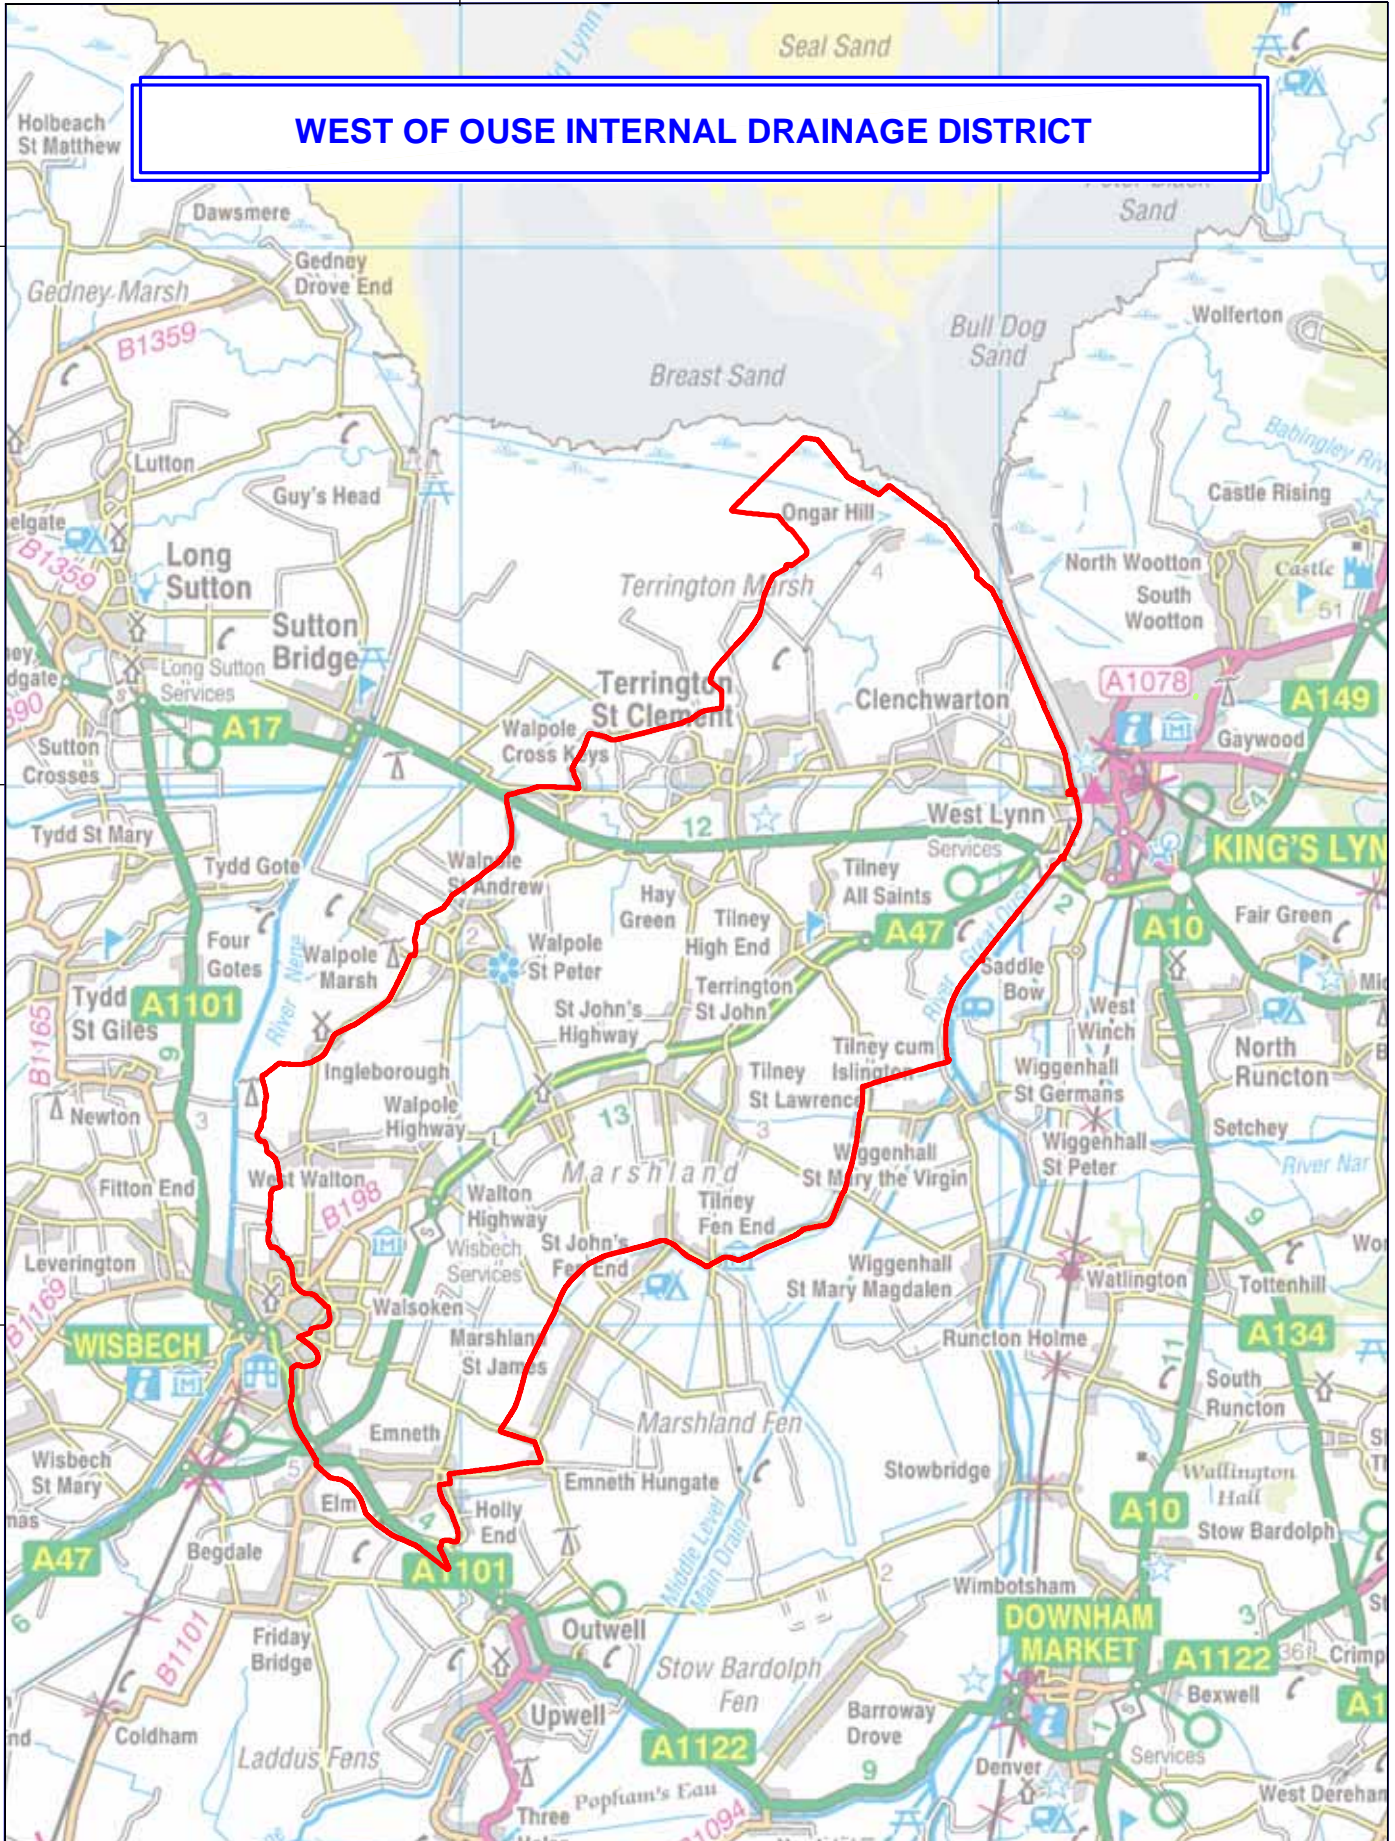

WEST OF OUSE INTERNAL DRAINAGE DISTRICT

West of Ouse Internal Drainage Board

Key:

— IDB Boundary