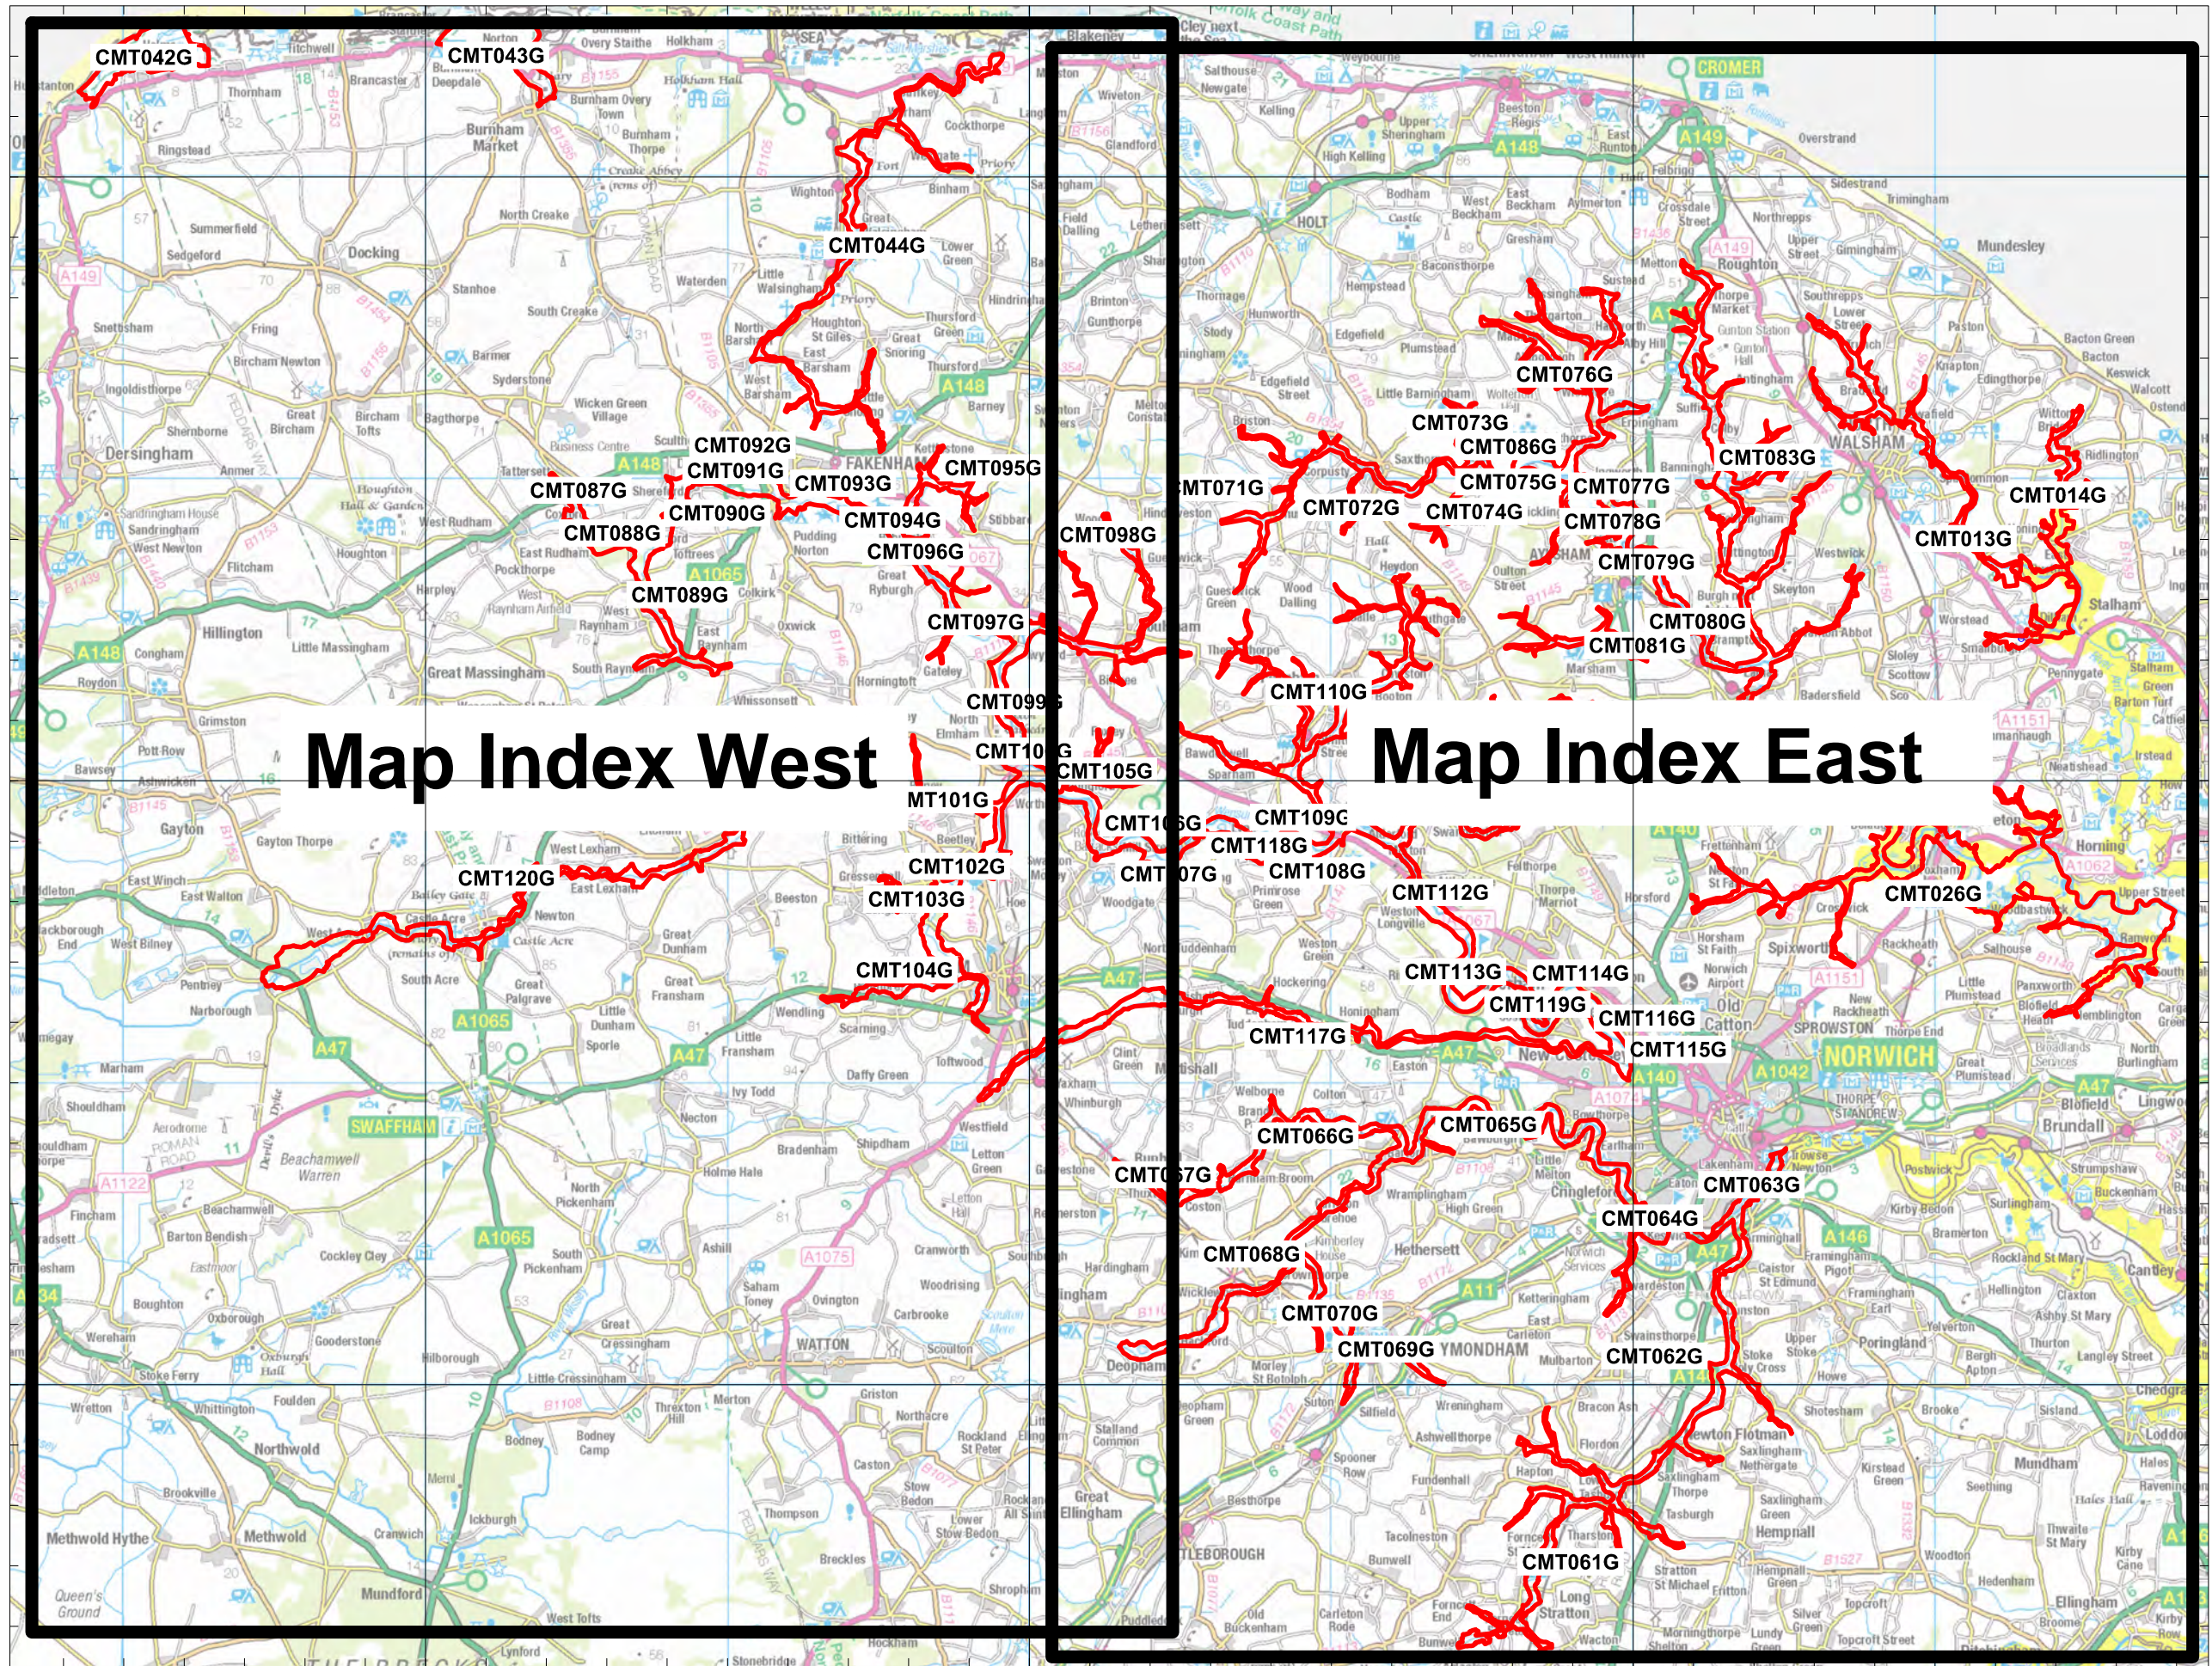

580000

600000

620000

340000

320000

300000

Map Index West

Map Index East

LEGEND

LEGEND

- Board's Boundary
- CMT001G - Catchment Number

KEY MAP

SCALE	SHEET NUMBER
BEST FIT	© Crown Copyright and database rights [2012]. All rights reserved OS licence number 100052706.
PLOT DATE	Index
09/11/2015	
FILE NAME	
NRIDB_webmap2.dwg	