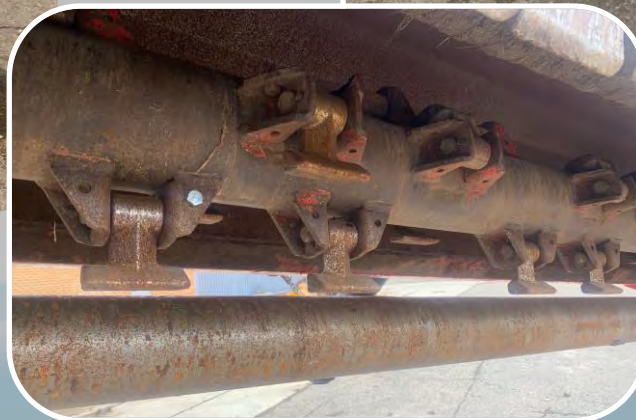

For Sale

KRM (front or back) Mounted Flail

- 2.7m wide cut
- Year 2018
- Just had the rotor balanced
- Flail about half worn
- Offers over £2,000

Items can be viewed by appointment at Holbeach depot, near Spalding, Lincs – contact **Dave** on 07960 710924