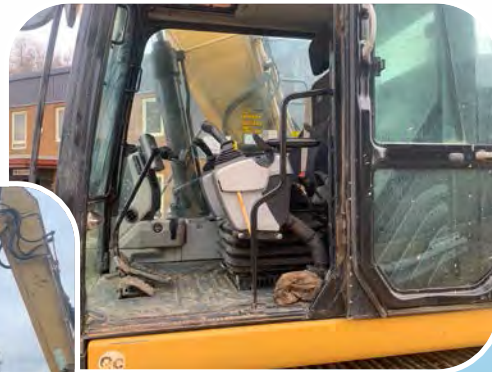

For Sale

CAT 320EI Excavator

- Year 2015 / Hours 6495
- 10m reach / 700mm track pads
- Hammer circuit
- Basket circuit with up 80 litres/second flow
- Miller quick hitch
- Comes with wire watcher
- Prolec height limiter
- 82" dyking bucket