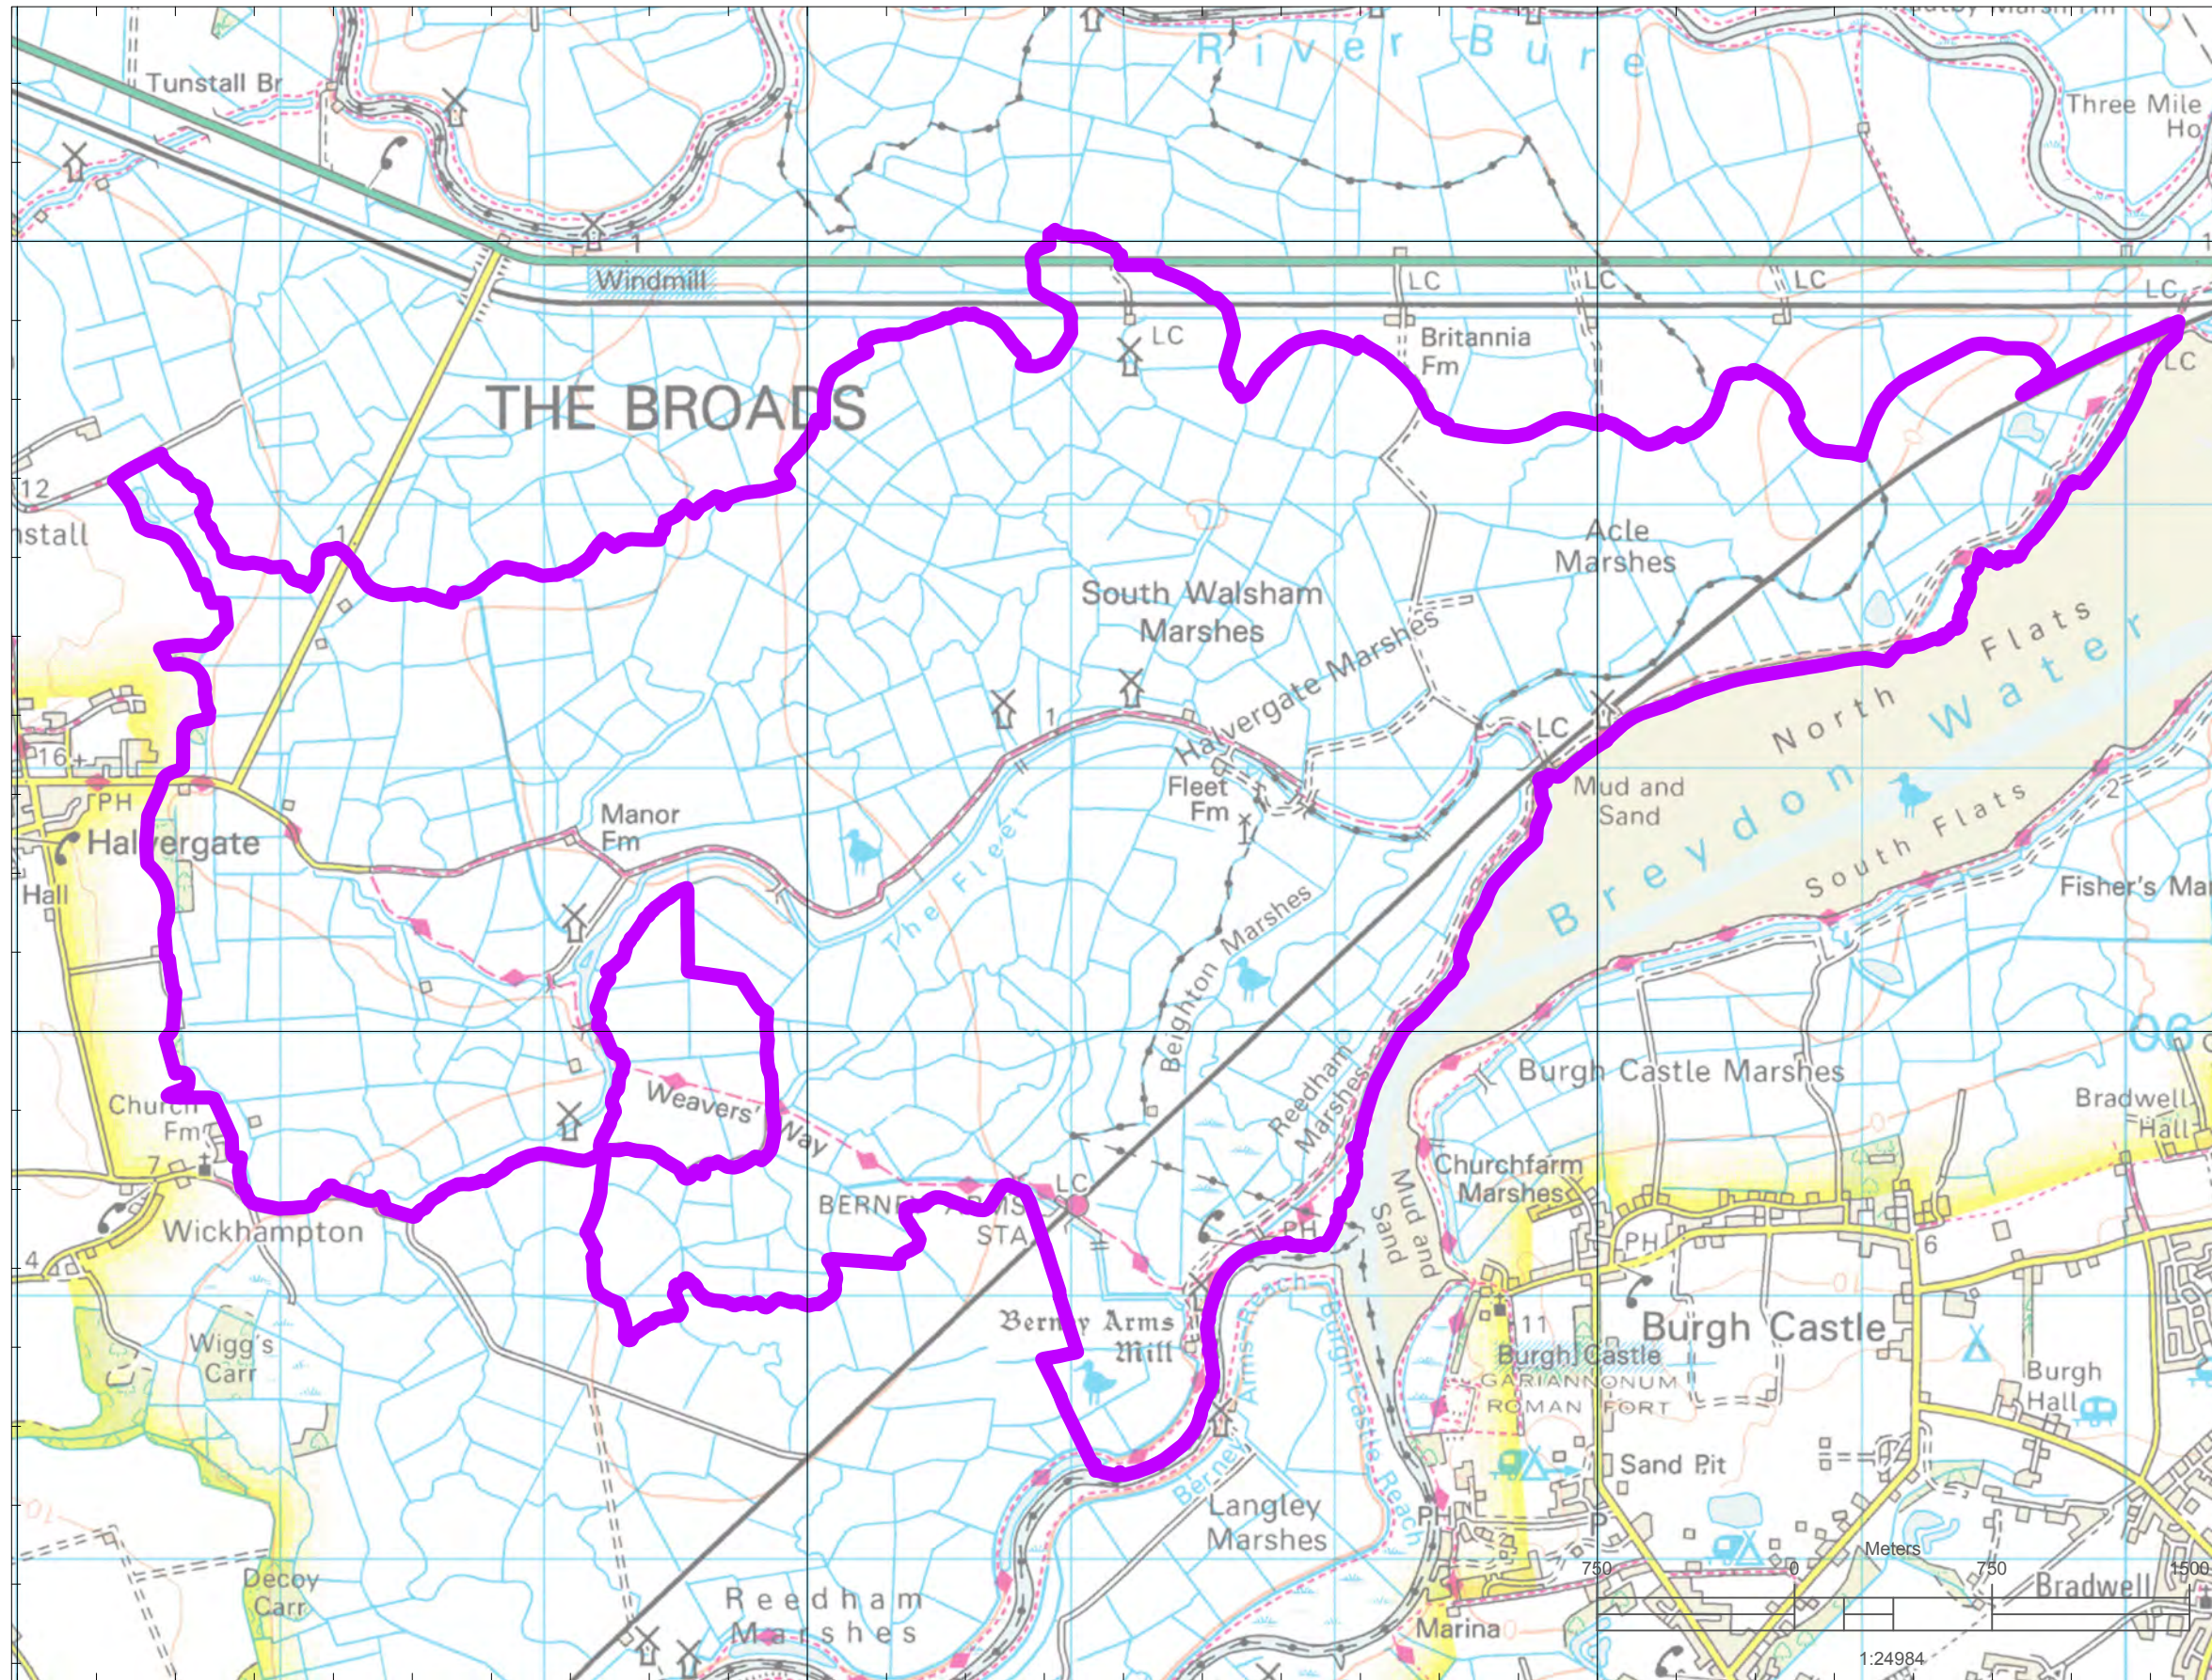

M - Tunstall

642000

645000

648000

S - Cantley

309000

309000

306000

306000

642000

645000

648000

O - Reedham

Halvergate

LEGEND

- Electoral District N

KEY MAP

SCALE	SHEET NUMBER
BEST FIT	© Crown Copyright and database rights [2012]. All rights reserved OS licence number 100052704.
PLOT DATE	N
03/09/2015	
FILE NAME	
Electoral_Bnd_BIDB.dwg	