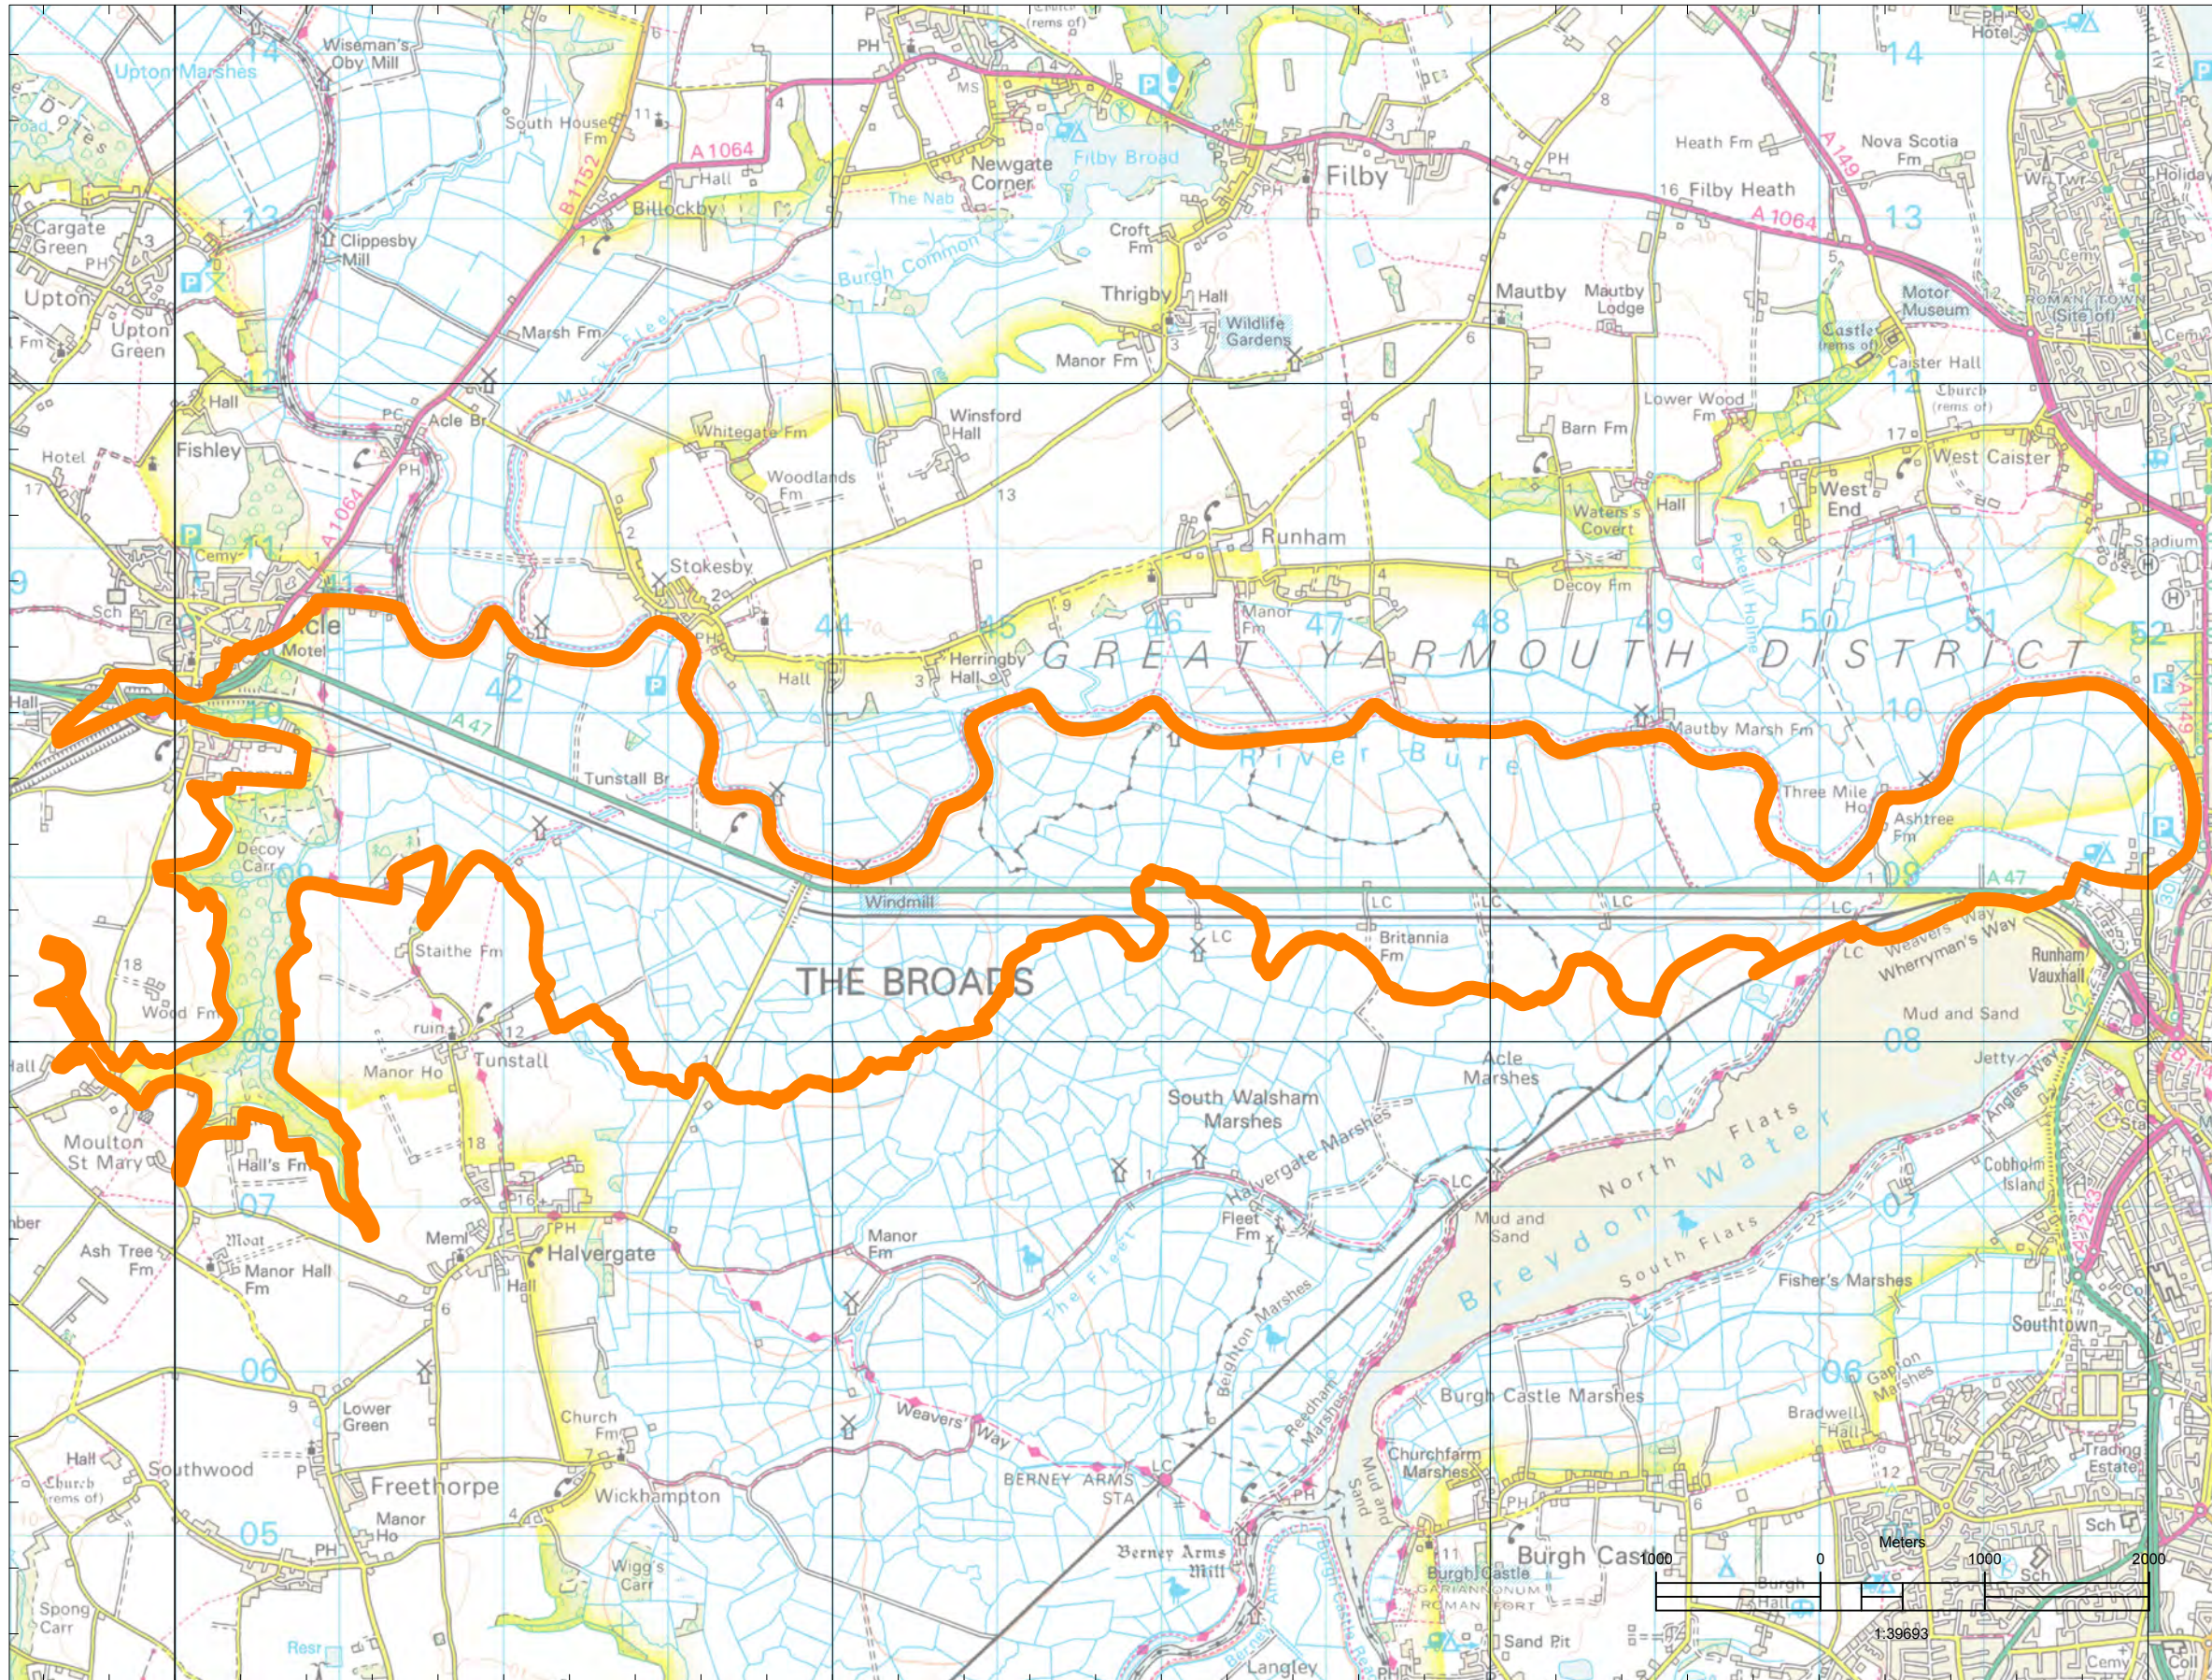

L - Runham

64000

64400

64800

65200

64000

64400

N - Halvergate

64800

65200

Tunstall

LEGEND

— - Electoral District M

KEY MAP

SCALE	SHEET NUMBER
BEST FIT	© Crown Copyright and database rights [2012]. All rights reserved OS licence number 100052704.
PLOT DATE	M
03/09/2015	
FILE NAME	
Electoral_Bnd_BIDB.dwg	

312000

312000

308000

308000